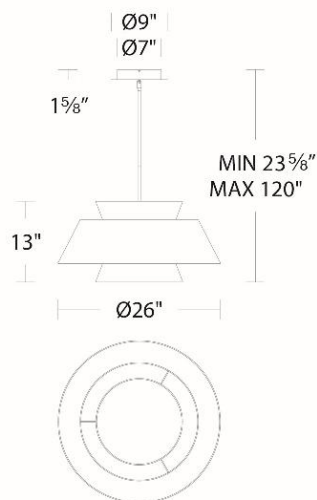

#### REPLACEMENT PARTS

- RPL-ROD-IN06-BK-01 - 6" rod - BK finish
- RPL-ROD-IN12-BK-01 - 12" rod - BK finish

#### LINE DRAWING:

PD-75126