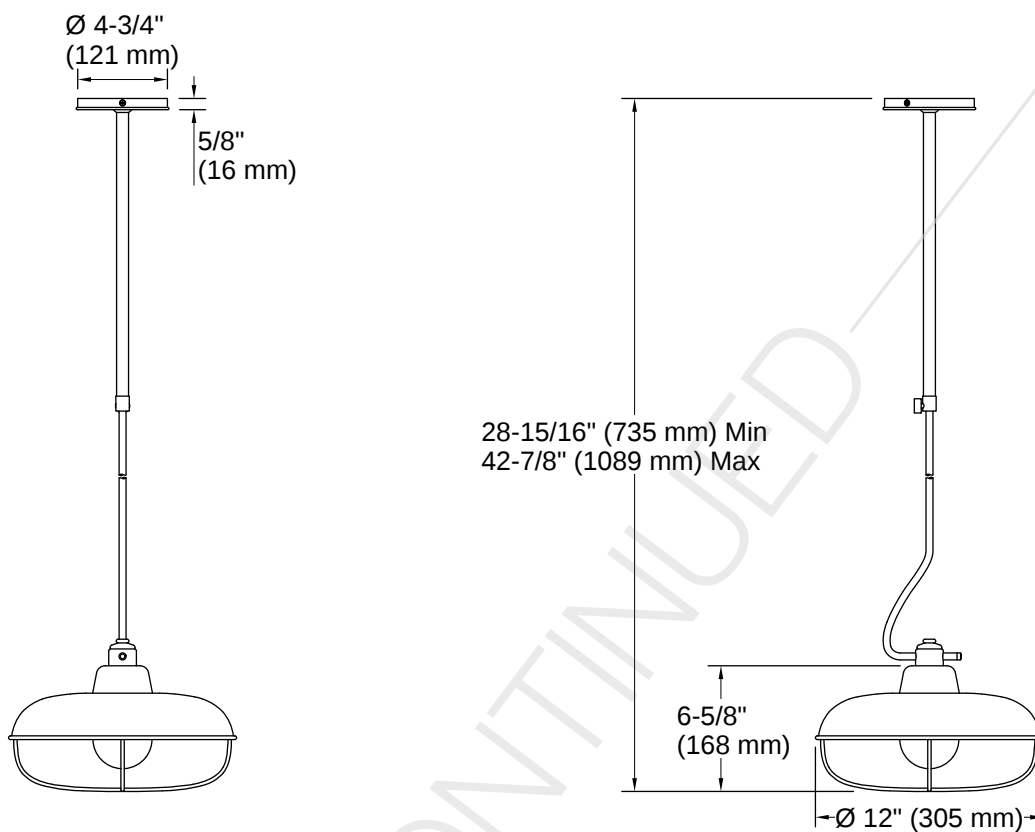

Installation Notes

Install this product according to the installation instructions.

DISCONTINUED