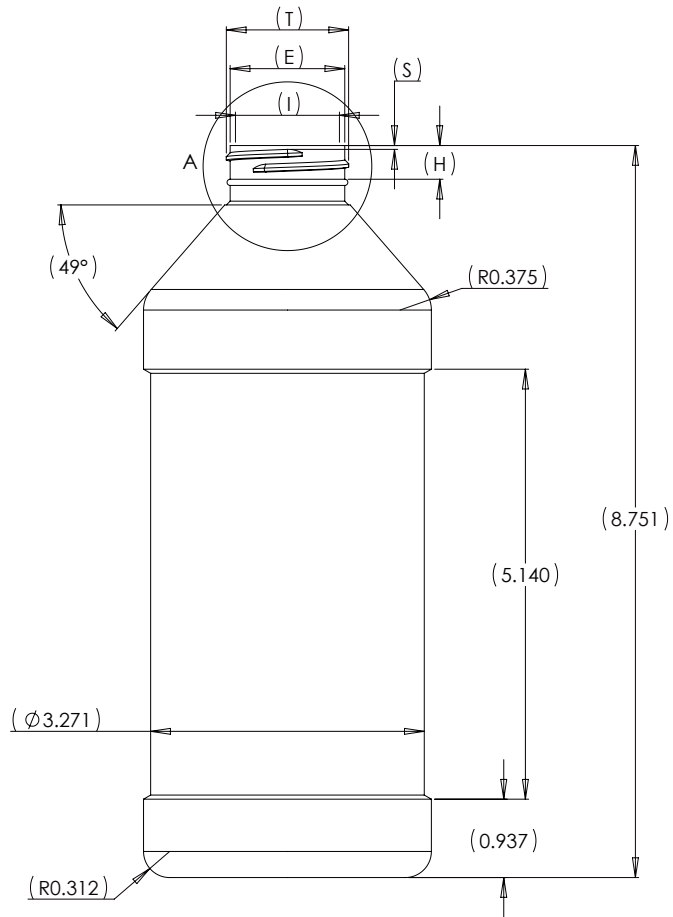

**38-400 SPECIAL 6 PITCH**

SYM.	MAX.	MIN.
T	1.476	1.452
E	1.382	1.358
H	0.418	0.388
S	0.061	0.031
I	0.000	0.987
L	0.000	0.000

**DISCLAIMER**

THIS INFORMATION IS PROVIDED AS A GENERAL GUIDE, INCLUDING DIMENSIONS. IT IS THE CUSTOMER'S RESPONSIBILITIES TO SELECT THE PROPER CONTAINER FOR PRODUCT AND APPLICATION COMPATIBILITY.

DISTRIBUTED BY:

REF NO.:

DWG30380

DESCRIPTION:

32 oz HDPE Modern Round, 38-400