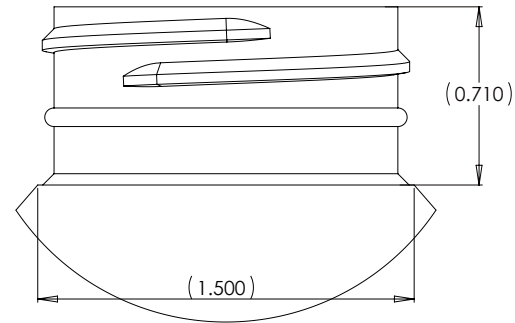

**38-400 SPECIAL 6 PITCH**

SYM.	MAX.	MIN.
T	1.476	1.452
E	1.382	1.358
H	0.418	0.388
S	0.061	0.031
I	0.000	0.987
L	0.000	0.000

**DISCLAIMER**

THIS INFORMATION IS PROVIDED AS A GENERAL GUIDE, INCLUDING DIMENSIONS. IT IS THE CUSTOMER'S RESPONSIBILITIES TO SELECT THE PROPER CONTAINER FOR PRODUCT AND APPLICATION COMPATIBILITY.

DISTRIBUTED BY:

REF NO.:

DWG30380

DESCRIPTION:

32 oz HDPE Modern Round, 38-400