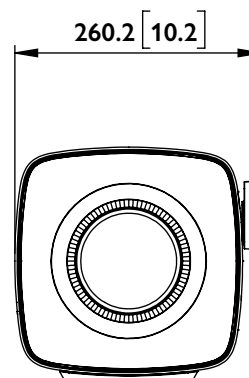

FRONT

SIDE

BACK

BOTTOM

KC62 + KW1

UNIT: MM [INCH]