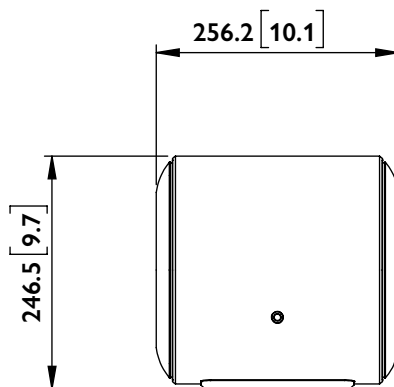

FRONT

SIDE

BACK

BOTTOM

KC62 + KW1

UNIT: MM [INCH]