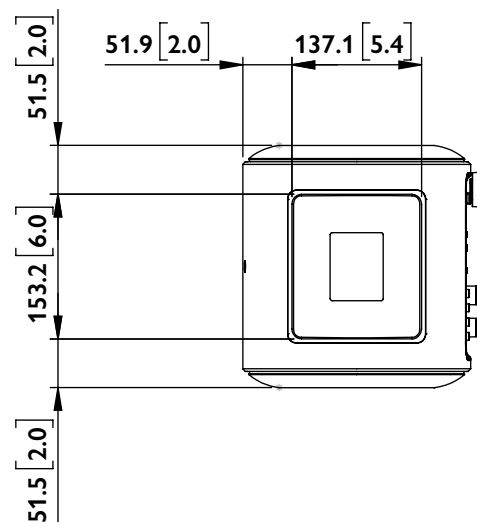

FRONT

SIDE

BACK

BOTTOM

KC62 + KW1

UNIT: MM [INCH]