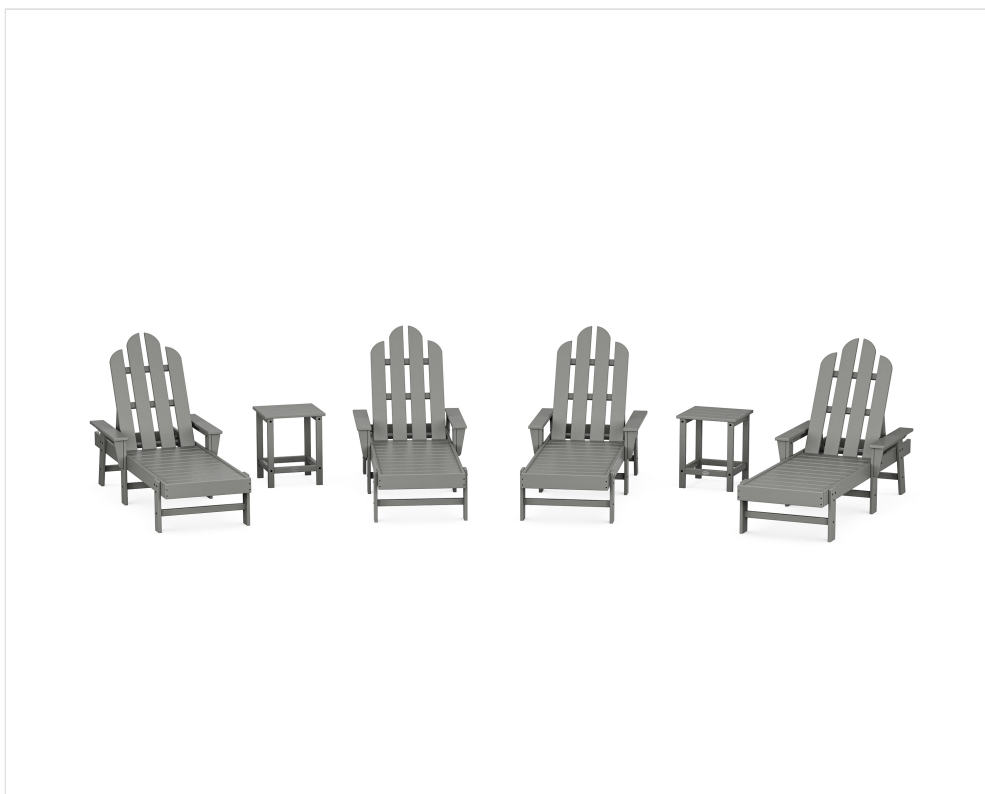

POLYWOOD®

Sustainable Outdoor Furniture

CLIMATE TUFF™
MATERIALS

COLORSTAY™
TECHNOLOGY

MADE IN
THE USA

CONSCIOUSLY
CRAFTED

Long Island Chaise 6-Piece Set

BRAND | POLYWOOD®

COLLECTION | Long Island

SKU | PWS2017-1

SET WEIGHT + DIMENSIONS

| | |
|--|------------------------------|
| Overall Set Weight | 224.0 lbs |
| Recommended Minimum Space (Based on pictured configuration) | 208.0" W x 38.0" H x 76.0" D |

INDIVIDUAL ITEM DIMENSIONS

| Qty | NAME | SKU | DIMENSIONS (W x H x D) |
|-----|----------------------------|-------|-------------------------|
| 4 | Long Island Chaise | ECC76 | 26.5" x 37.25" x 75.5" |
| 2 | Long Island 18" Side Table | ECT18 | 14.75" x 18.0" x 15.13" |

AVAILABLE LUMBER COLORS