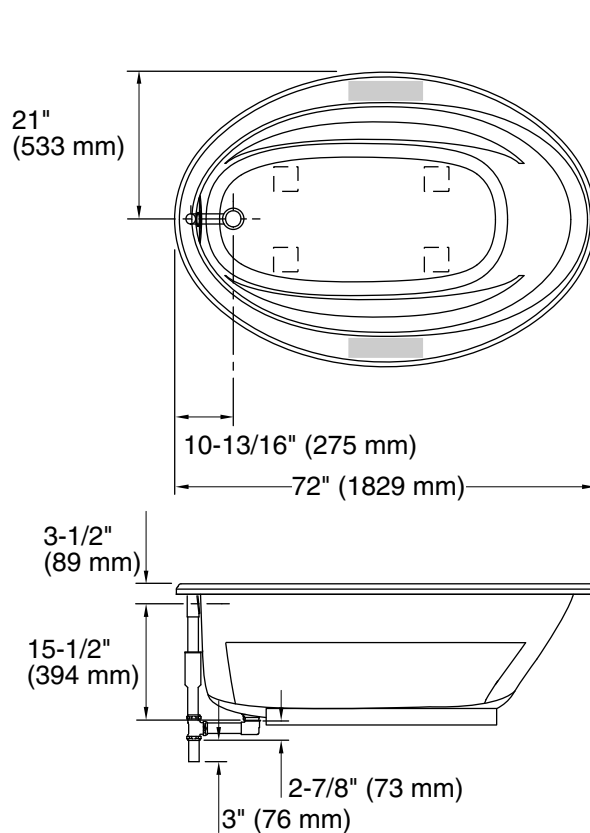

Color	Code	Description
-------	------	-------------

	0	White
---	---	-------

No change in measurements if connected with drain illustrated. (K-11677)

Recommended faucet area

Technical Information

All product dimensions are nominal.

Drain location:	Reversible
Basin area, bottom:	55-1/4" x 23-1/2" (1403 mm x 597 mm)
Basin area, top:	64-1/2" x 32" (1638 mm x 813 mm)
Weight:	75 lbs (34 kg)
Minimum floor load:	35 lbs/ft ² (170.9 kg/m ²)
Water depth:	15" (381 mm)
Water capacity:	75 gal (283.9 L)
Template:	Drop-in, 1042557-7, required, included

Notes

Measure your actual product for rough-in details.

Install this product according to the installation instructions.

The hot water supply should be 70% of the capacity of the bath or greater. Installations will vary.

No change in measurements if connected with drain illustrated.