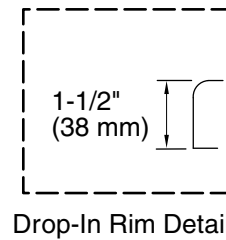

Color	Code	Description
-------	------	-------------

	0	White
---	---	-------

No change in measurements if connected with drain illustrated. (K-11677)

Recommended faucet area

Technical Information

All product dimensions are nominal.

Drain location:	Reversible
Basin area, bottom:	55-1/4" x 23-1/2" (1403 mm x 597 mm)
Basin area, top:	64-1/2" x 32" (1638 mm x 813 mm)
Weight:	75 lbs (34 kg)
Minimum floor load:	35 lbs/ft ² (170.9 kg/m ²)
Water depth:	15" (381 mm)
Water capacity:	75 gal (283.9 L)
Template:	Drop-in, 1042557-7, required, included

No change in measurements if connected with drain illustrated.