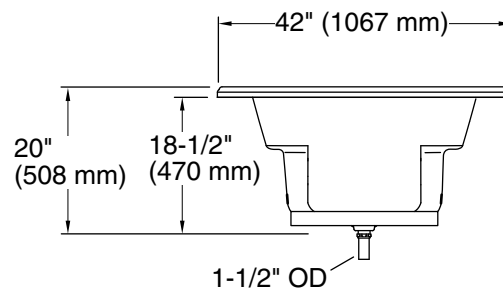

Color	Code	Description
-------	------	-------------

	0	White
---	---	-------

No change in measurements if connected with drain illustrated. (K-11677)

Recommended faucet area

Technical Information

All product dimensions are nominal.

Drain location:	Reversible
Basin area, bottom:	55-1/4" x 23-1/2" (1403 mm x 597 mm)
Basin area, top:	64-1/2" x 32" (1638 mm x 813 mm)
Weight:	75 lbs (34 kg)
Minimum floor load:	35 lbs/ft ² (170.9 kg/m ²)
Water depth:	15" (381 mm)
Water capacity:	75 gal (283.9 L)
Template:	Drop-in, 1042557-7, required, included

No change in measurements if connected with drain illustrated.