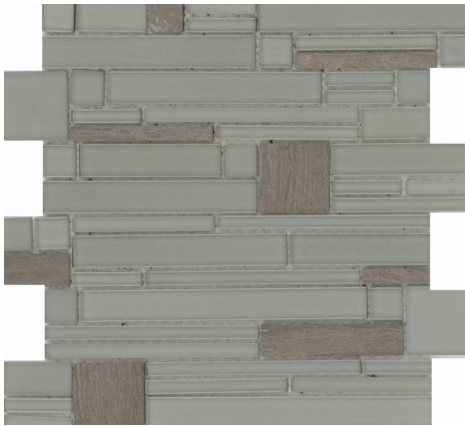

WALL RESIDENTIAL COMMERCIAL INDOOR

Vigor

Sizes	 12" x 12" Mesh 11.81" x 11.81"
Thickness	8mm
Testing	Shade Variation Rating
Results*	V2

1. Sustainability Attributes
2. Health Product Declaration (HPD) provided upon request
   - Product Packaging is 100% recyclable
   - VOC Free

*For more information visit www.emser.com. Always consult a professional for proper usage and installation.