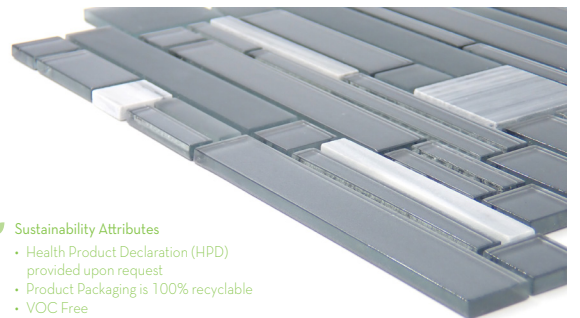

Entity™ is a stylish combination of glass and stone creating stunning mosaics. This look is achieved with intriguing color options and a unique design.

<b>Sizes</b>	 12" x 12" Mesh 11.81" x 11.81"
<b>Thickness</b>	8mm
<b>Testing</b>	Shade Variation Rating
<b>Results*</b>	V2

-  Sustainability Attributes
- Health Product Declaration (HPD) provided upon request
  - Product Packaging is 100% recyclable
  - VOC Free