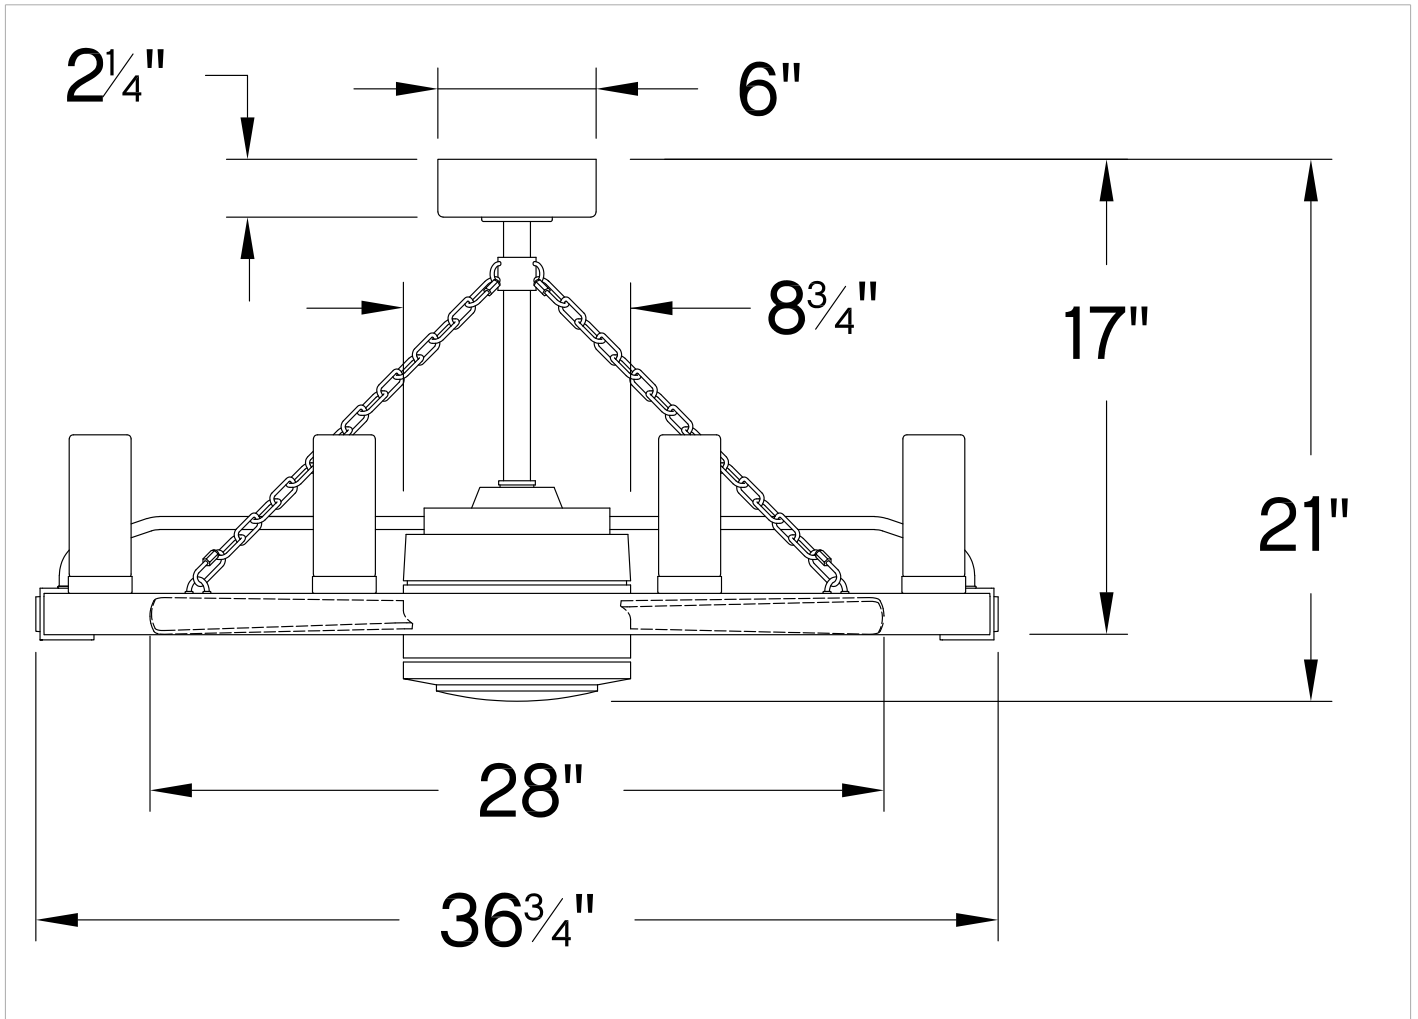

SAWYER 36" WITH 28" LED SMART FANDELIER

902928FMB-LWD

PERFORMANCE SPECIFICATIONS	STANDARD	
	HIGH SPEED	AVERAGE SPEED
Airflow	2432	1637
EnergyUse	10.7	8
EnergyCost	3	2
Efficiency	227	201
AMPS	0.19	0.12
RPMS	319	211