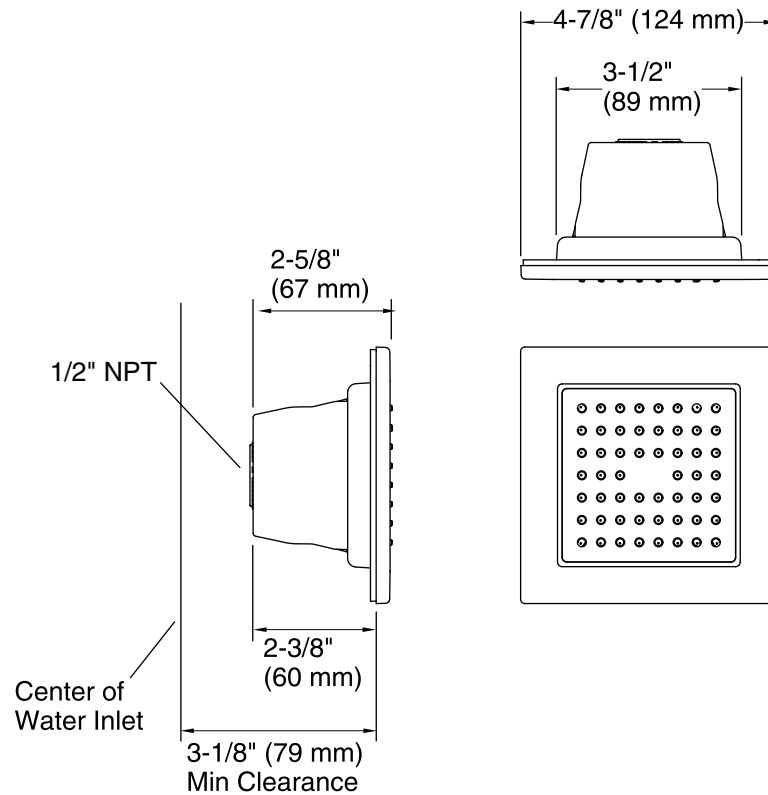

Material

- Wall-mount
- KOHLER finishes resist corrosion and tarnishing.
- Single-function 54-nozzle body spray delivers a soothing spray.
- Fully adjustable sprayface pivots for targeted hydromassage.
- MasterClean™ sprayface is easy to clean.
- Low-profile design complements any décor.
- 2.5 gal/min (9.5 l/min) flow rate.
- 1/2" NPT connection.
- Single-function 54-nozzle body spray delivers a soothing spray.
- Fully adjustable sprayface pivots for targeted hydromassage.
- Low-profile design complements any decor.
- MasterClean™ sprayface is easy to clean.
- 2.5 gpm (gallons per minute) flow rate.
- 1/2-inch NPT connection
- KOHLER finishes resist corrosion and tarnishing.
- Wall-mount

Technical Information

All product dimensions are nominal.

Notes

For use with automatic compensating valves rated at 2.5 gal/min (9.5 l/min) or less.

Install this product according to the installation guide.