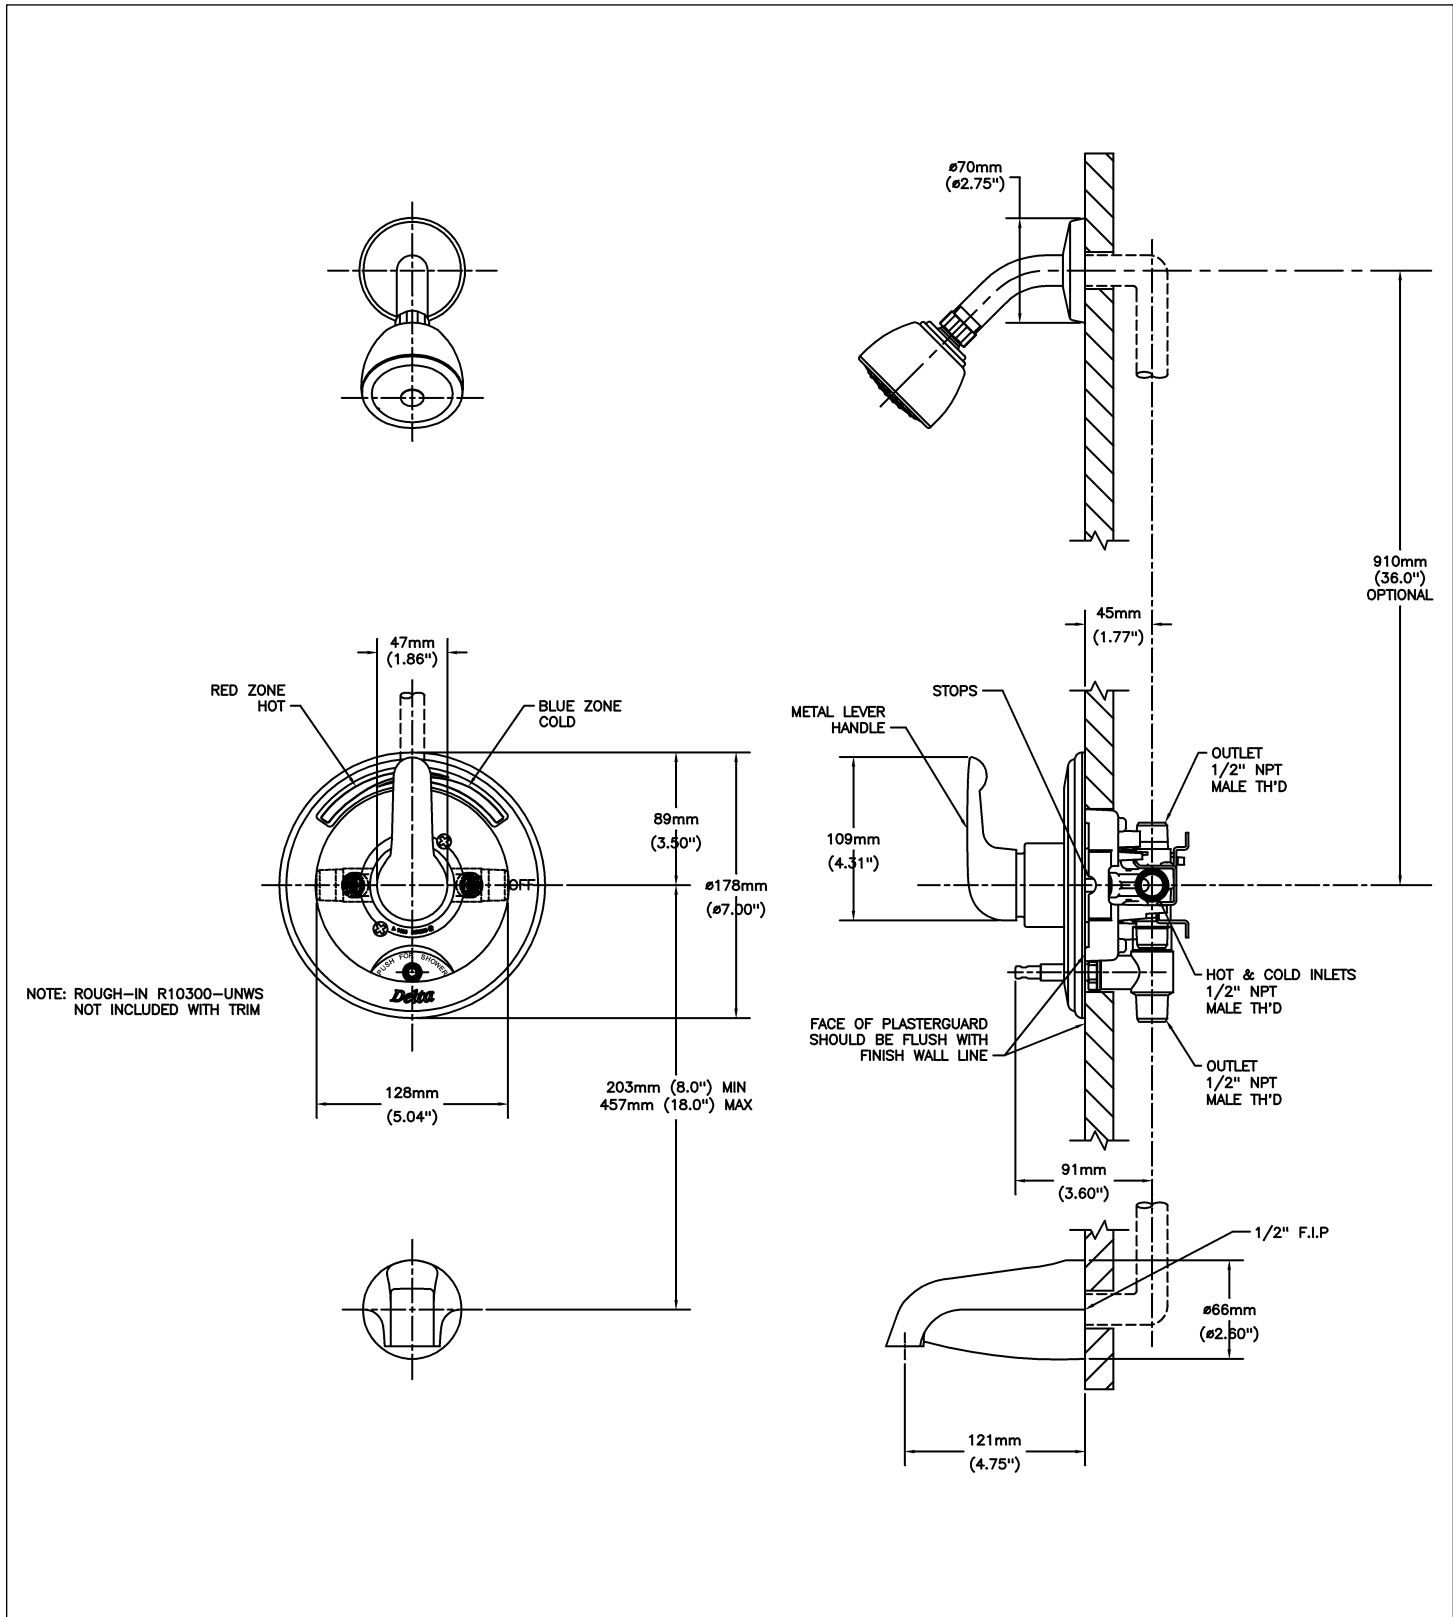

Pressure Balance Mixing - Washerless

Trim for Push Button Diverter Valve with metal lever handle

Touch-Clean™ showerhead (1.75 USGPM or 6.6 L/min) and metal tub filler

Model No: T13691

COMPLIES WITH:

- ASME A112.18.1
- CSA B125
- Wheelchair symbol indicates ADA compliance to ICC / ANSI A117.1
- ASSE 1016
- (Contact Delta Representative for State and/or Local Approvals)

SPECIFICATION:

- Monitor® 13 Series pressure balanced bath mixing valve with Scald-Guard®
- Maintains a balanced pressure of hot and cold water even when a valve is turned on or off elsewhere in the system
- For use with MultiChoice™ Universal rough valve body for push button diverter (R10300-UNWS)
- Back to back installation capability
- Temperature only controlled with metal lever handle
- Field adjustable to limit handle rotation into hot water zone
- 120° maximum handle rotation
- All parts replaceable from the front of the valve
- Touch Clean™ Showerhead / 1 Spray Pattern
- Metal Tub Filler
- Red/blue non-removable marking on escutcheon

OPERATION:

- Not Available

(Dimensional drawing on following page)

Delta reserves the right (1) to make changes to specifications and materials, and (2) to change or discontinue models, both without notice or obligation. Dimensions are for reference. Measurement may vary plus or minus 6mm(0.25"). Mounting locations are suggested only. Check with local codes for requirements in your area. This spec was produced May 18, 2021.

Delta reserves the right (1) to make changes to specifications and materials, and (2) to change or discontinue models, both without notice or obligation. Dimensions are for reference. Measurement may vary plus or minus 6mm(0.25"). Mounting locations are suggested only. Check with local codes for requirements in your area. This spec was produced May 18, 2021.