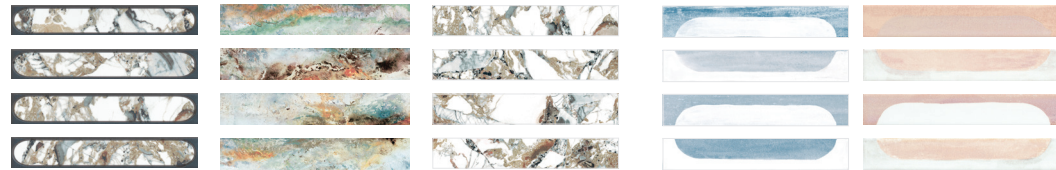

Canyon Deco 2x6 Karst Deco 2x6 Forest Deco 2x6 Lake Deco 2x6 Dust Deco 2x6

Geyser Blade Pattern 2x8 (Available in all colors)

Geyser Jet Pattern 2x8 (Available in all colors)

Rift 2x6 Axis 2x8 Habitat 2x8

Zen 2x12 Eco 2x12 Serene 2x12 Ocean 2x12 Peak 2x12

Zen Curve 2x12 Eco Curve 2x12 Serene Curve 2x12

Nexus 8x8 | Porcelain (Floor Rated) Vortex 8x8 | Porcelain (Floor Rated)

Whirl 8x8 | Porcelain (Floor Rated)