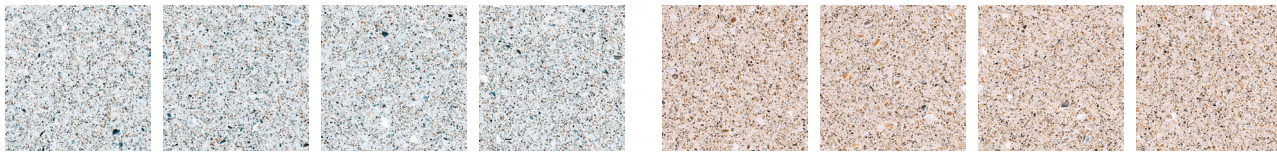

Canyon Deco 2x6 Karst Deco 2x6 Forest Deco 2x6 Lake Deco 2x6 Dust Deco 2x6

Geyser Blade Pattern 2x8 (Available in all colors)

Geyser Jet Pattern 2x8 (Available in all colors)

Rift 2x6 Axis 2x8 Habitat 2x8

Zen 2x12 Eco 2x12 Serene 2x12 Ocean 2x12 Peak 2x12

Zen Curve 2x12 Eco Curve 2x12 Serene Curve 2x12

Nexus 8x8 | Porcelain (Floor Rated) Vortex 8x8 | Porcelain (Floor Rated)

Whirl 8x8 | Porcelain (Floor Rated)