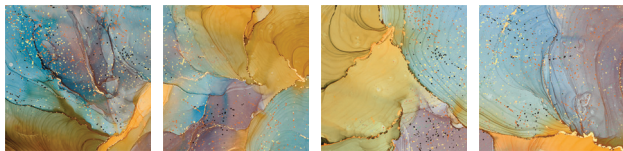

Canyon Deco 2x6 Karst Deco 2x6 Forest Deco 2x6 Lake Deco 2x6 Dust Deco 2x6

Geyser Blade Pattern 2x8 (Available in all colors)

Geyser Jet Pattern 2x8 (Available in all colors)

Rift 2x6 Axis 2x8 Habitat 2x8

Zen 2x12 Eco 2x12 Serene 2x12 Ocean 2x12 Peak 2x12

Zen Curve 2x12 Eco Curve 2x12 Serene Curve 2x12

Nexus 8x8 | Porcelain (Floor Rated) Vortex 8x8 | Porcelain (Floor Rated)

Whirl 8x8 | Porcelain (Floor Rated)