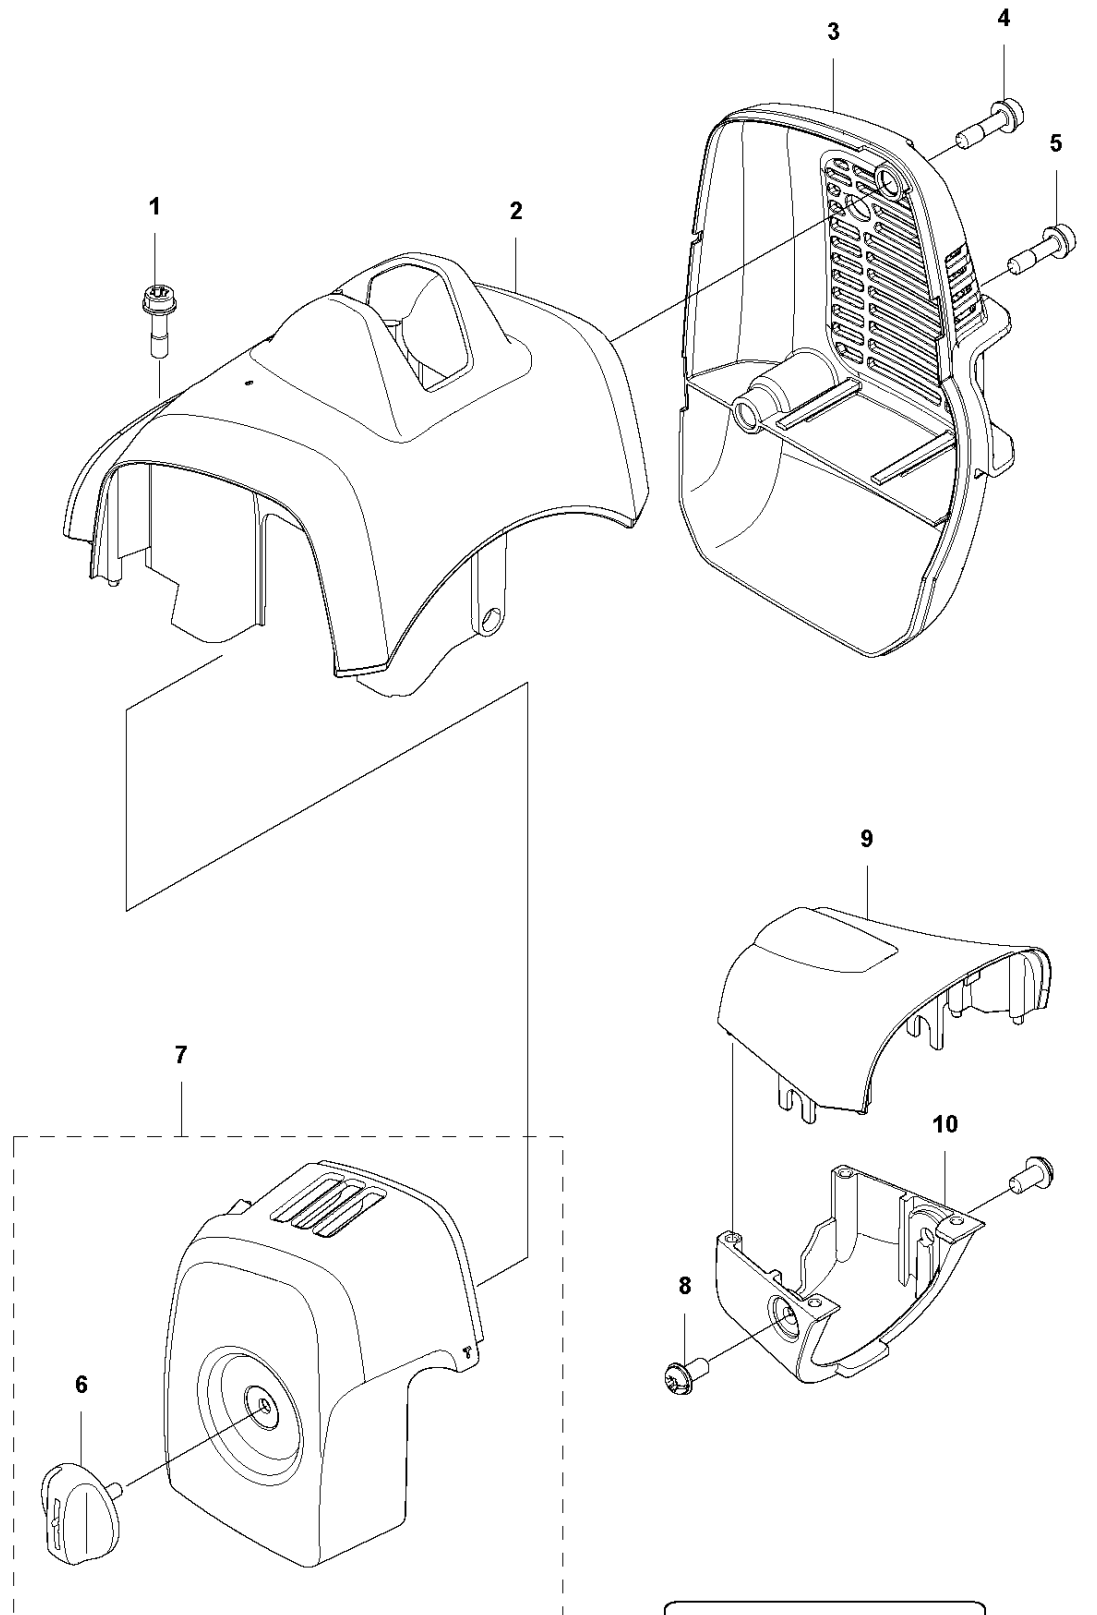

D 322L
COVERS

322 L — 11

COVER

322 L, 2015-01

Ref	Part No	Description	Remark	QTY KIT
1	577 81 54-01	BOLT		1
2	576 41 07-05	CYLINDER COVER		1
3	576 41 08-05	MUFFLER GUARD		1
4	577 81 54-01	BOLT		1
5	577 81 54-01	BOLT		1
6	576 99 24-02	KNOB		1 7
7	578 07 92-02	FILTER COVER		1
8	578 47 35-01	SCREW		2
9	577 94 80-02	COVER		1
10	577 94 78-02	COVER		1
11	579 44 58-18	DECAL		1