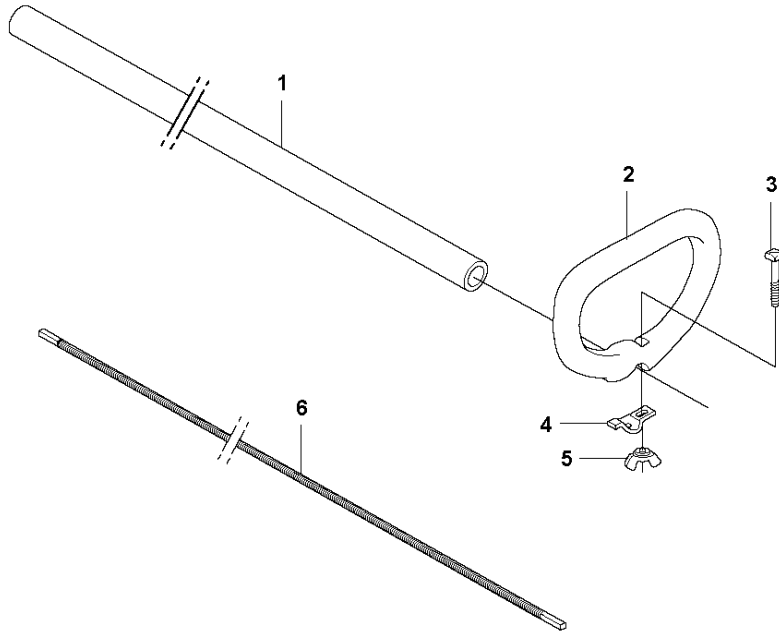

H 322L
IGNITION & CLUTCH

IGNITION SYSTEM & CLUTCH

322 L, 2015-01

Ref	Part No	Description	Remark	QTY	KIT
1	588 14 18-01	IGNITION COIL		1	
2	584 82 66-01	IGNITION CABLE		1	1
3	579 59 07-01	TUBE		1	1
4	586 10 72-01	SPARK PLUG CAP		1	1
5	580 63 48-01	SPRING		1	1
6	584 96 81-01	SPARK PLUG	BPMR8Y:NGK	1	
7	578 49 64-01	BOLT		2	
8	521 76 97-01	SPACER		2	
9	577 85 17-01	SHORT CIRCUIT CABLE		1	
10	513 18 96-01	SCREW		2	
11	513 18 95-01	WASHER		2	
12	585 83 47-01	CLUTCH ASSY		1	
13	576 40 07-01	CLUTCH SPRING		1	12
14	505 05 44-01	WASHER		2	
15	577 44 58-01	FLYWHEEL		1	
16	513 66 75-01	NUT		1	

B 322L
SHAFT & HANDLE

SHAFT & HANDLE

322 L, 2015-01

Ref	Part No	Description	Remark	QTY KIT
1	580 43 75-01	TUBE		1
2	537 07 68-01	HANDLE		1
3	503 21 98-35	SCREW		1
4	537 04 25-01	ATTACHMENT PLATE		1
5	503 22 26-01	NUT		1
6	581 09 94-01	DRIVE SHAFT		1
7	587 40 26-01	DECAL		1
8	503 79 56-01	LABEL		1