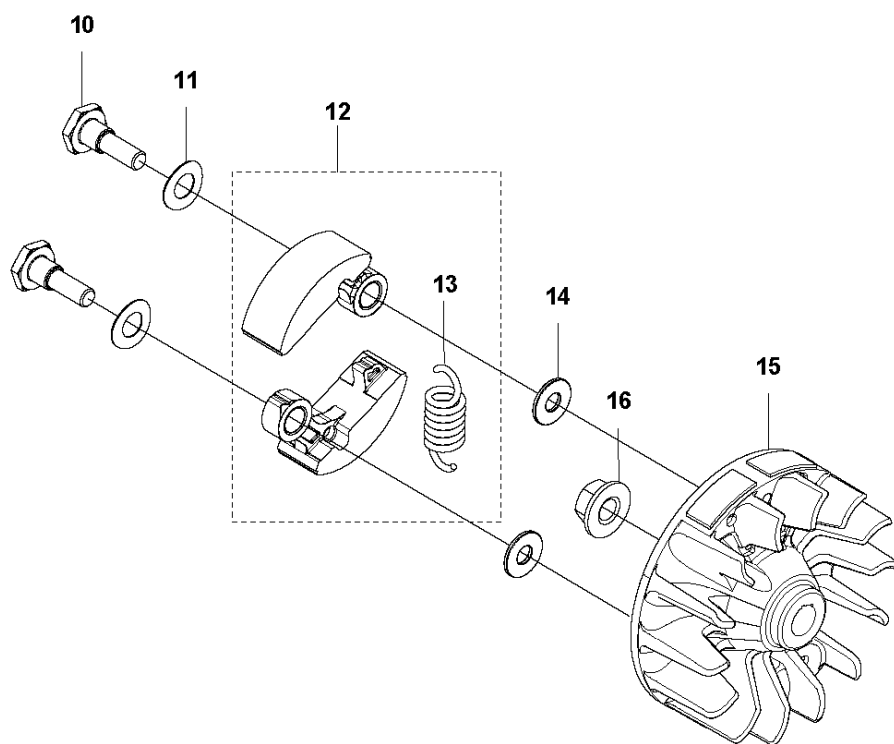

L 322L
CRANK SHAFT

CRANKSHAFT

322 L, 2015-01

Ref	Part No	Description	Remark	QTY	KIT
1	521 52 14-01	OIL SEAL		2	
2	521 75 68-01	BALL BEARING		2	1
3	586 65 68-01	CRANKSHAFT		1	1
4	576 40 27-01	BEARING		1	1

J 322L
CYLINDER PISTON & MUFFLER

CYLINDER, PISTON & MUFFLER

322 L, 2015-01

Ref	Part No	Description	Remark	QTY	KIT
1	544 25 68-01	SCREW		1	
2	578 47 34-04	PLATE		1	
3	506 74 52-01	BOLT		2	
4	578 14 38-01	CYLINDER		1	
5	576 40 71-01	GASKET		1	
6	576 40 82-01	RING		2	
7	579 52 92-01	PISTON		1	
8	510 91 63-01	PIN.PISTON		1	
9	505 04 52-01	RING		2	
10	580 69 49-02	MUFFLER ASSY		1	
11	578 07 86-02	GASKET		1	
12	504 11 43-01	SCREW		2	
13	580 51 44-01	SPARK ARRESTER		1	10
14	729 57 74-05	SCREW CRPANT		1	10

H 322L
IGNITION & CLUTCH

IGNITION SYSTEM & CLUTCH

322 L, 2015-01

Ref	Part No	Description	Remark	QTY	KIT
1	588 14 18-01	IGNITION COIL		1	
2	584 82 66-01	IGNITION CABLE		1	1
3	579 59 07-01	TUBE		1	1
4	586 10 72-01	SPARK PLUG CAP		1	1
5	580 63 48-01	SPRING		1	1
6	584 96 81-01	SPARK PLUG	BPMR8Y:NGK	1	
7	578 49 64-01	BOLT		2	
8	521 76 97-01	SPACER		2	
9	577 85 17-01	SHORT CIRCUIT CABLE		1	
10	513 18 96-01	SCREW		2	
11	513 18 95-01	WASHER		2	
12	585 83 47-01	CLUTCH ASSY		1	
13	576 40 07-01	CLUTCH SPRING		1	12
14	505 05 44-01	WASHER		2	
15	577 44 58-01	FLYWHEEL		1	
16	513 66 75-01	NUT		1	