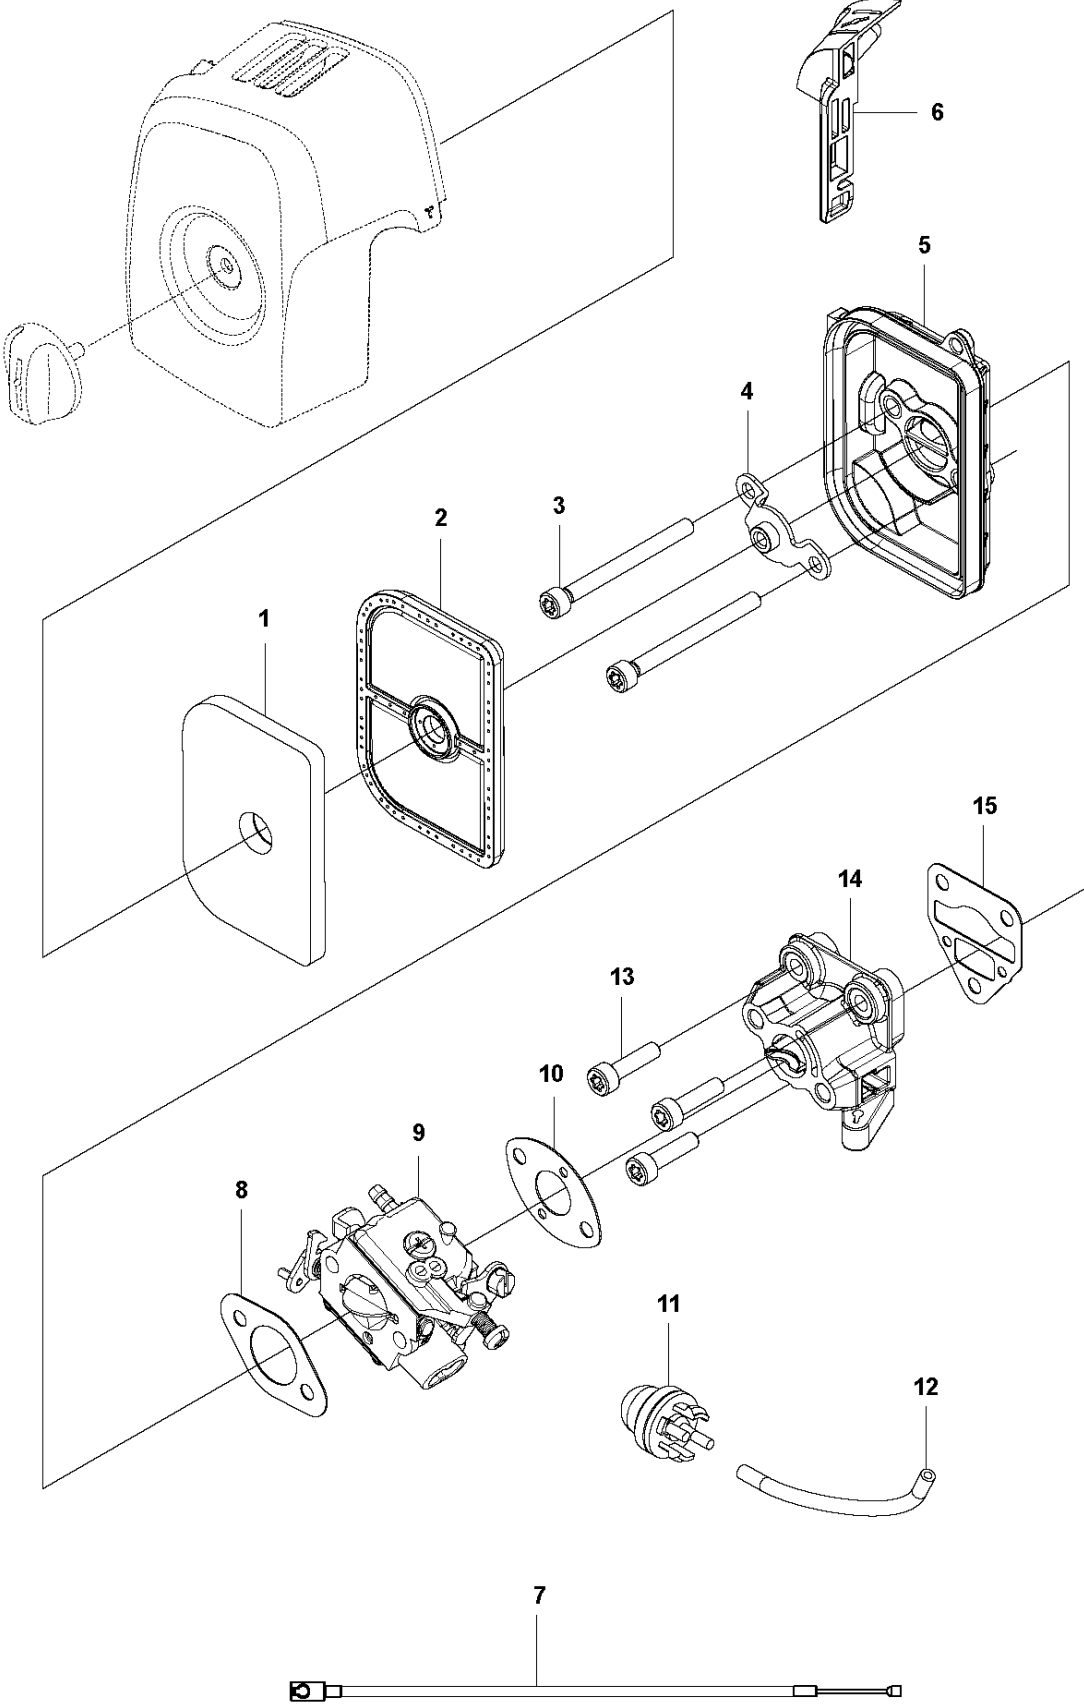

E 322L
CARBURETOR & AIRFILTER

CARBURETOR & AIR FILTER

322 L, 2015-01

Ref	Part No	Description	Remark	QTY KIT
1	577 85 15-01	AIR FILTER		1
2	576 40 16-01	AIR FILTER		1
3	580 46 72-01	BOLT		2
4	580 43 79-01	PLATE		1
5	577 85 13-01	FILTER HOUSING		1
6	577 94 83-03	CHOKE CONTROL		1
7	578 86 43-01	THROTTLE CABLE		1
8	577 88 24-02	GASKET		1
9	577 20 32-04	CARBURETTOR		1
10	576 39 91-02	GASKET		1
11	503 93 66-01	PRIMER HOUSING		1
12	577 05 05-01	PIPE		1
13	504 11 43-01	SCREW		3
14	578 90 83-01	INSULATOR		1
15	576 39 89-01	GASKET		1