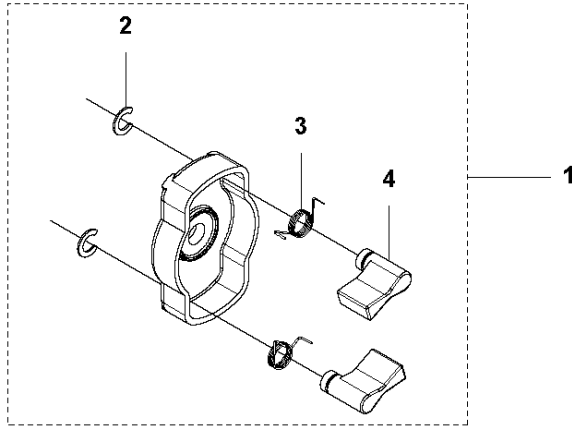

F 322L
STARTER

STARTER

322 L, 2015-01

Ref	Part No	Description	Remark	QTY	KIT
1	581 14 65-01	STARTER PULLEY		1	
2	521 60 04-01	E-RING		2	1
3	521 60 03-01	SPRING		2	1
4	521 60 02-01	RATCHET		2	1
5	577 94 29-05	STARTER		1	
6	521 60 00-01	SCREW		1	5
7	576 40 12-01	PULLEY		1	5
8	577 13 41-01	SPRING		1	5
9	577 84 87-01	ROPE		1	5
10	577 84 88-01	REEL		1	5
11	504 11 50-01	SPRING.SPIRAL		1	5
12	575 48 95-01	STARTER HANDLE		1	5
13	577 81 54-01	BOLT		3	
14	579 36 96-01	DECAL		1