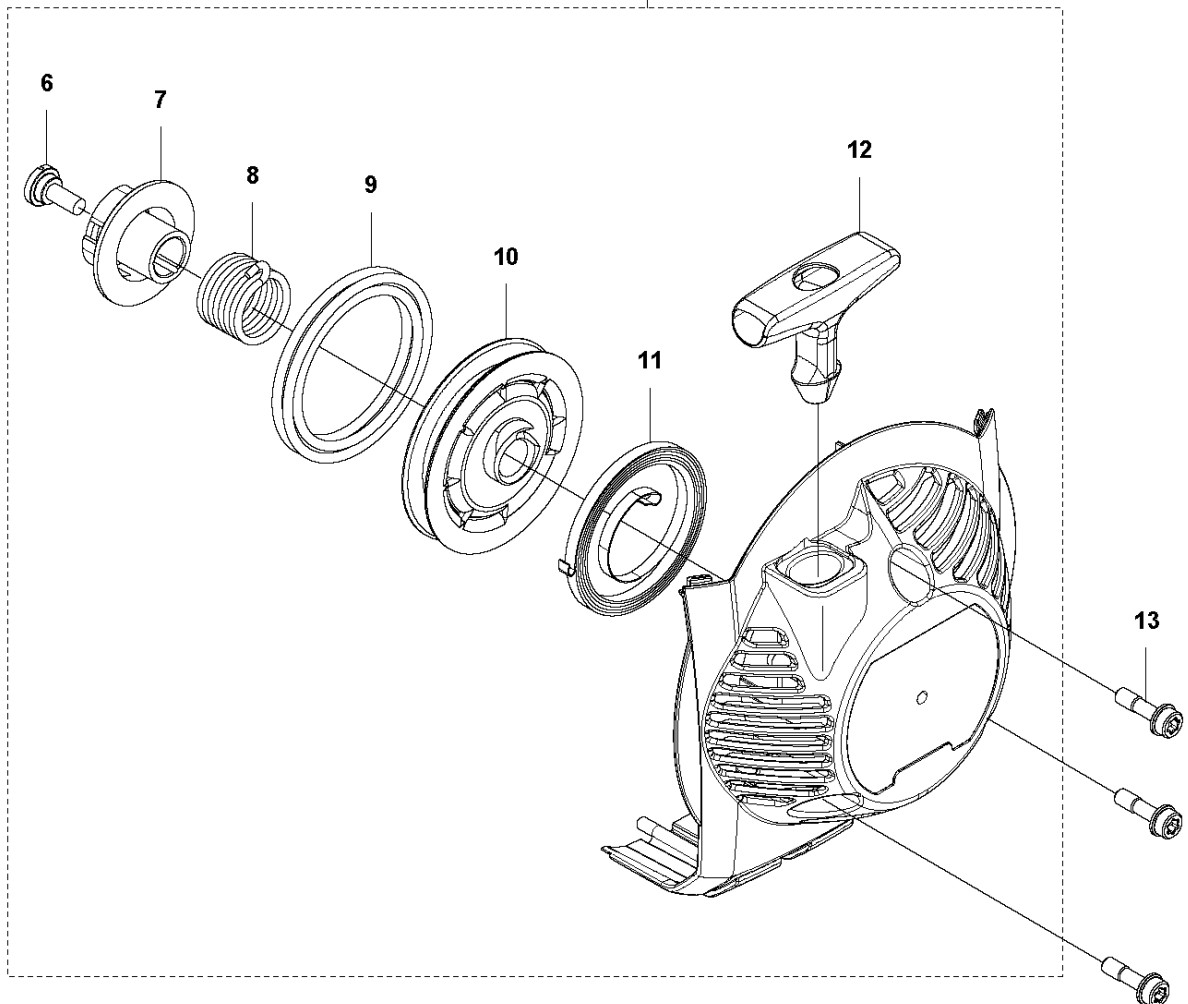

F 322L
STARTER

STARTER

322 L, 2015-01

Ref	Part No	Description	Remark	QTY	KIT
1	581 14 65-01	STARTER PULLEY		1	
2	521 60 04-01	E-RING		2	1
3	521 60 03-01	SPRING		2	1
4	521 60 02-01	RATCHET		2	1
5	577 94 29-05	STARTER		1	
6	521 60 00-01	SCREW		1	5
7	576 40 12-01	PULLEY		1	5
8	577 13 41-01	SPRING		1	5
9	577 84 87-01	ROPE		1	5
10	577 84 88-01	REEL		1	5
11	504 11 50-01	SPRING.SPIRAL		1	5
12	575 48 95-01	STARTER HANDLE		1	5
13	577 81 54-01	BOLT		3	
14	579 36 96-01	DECAL		1