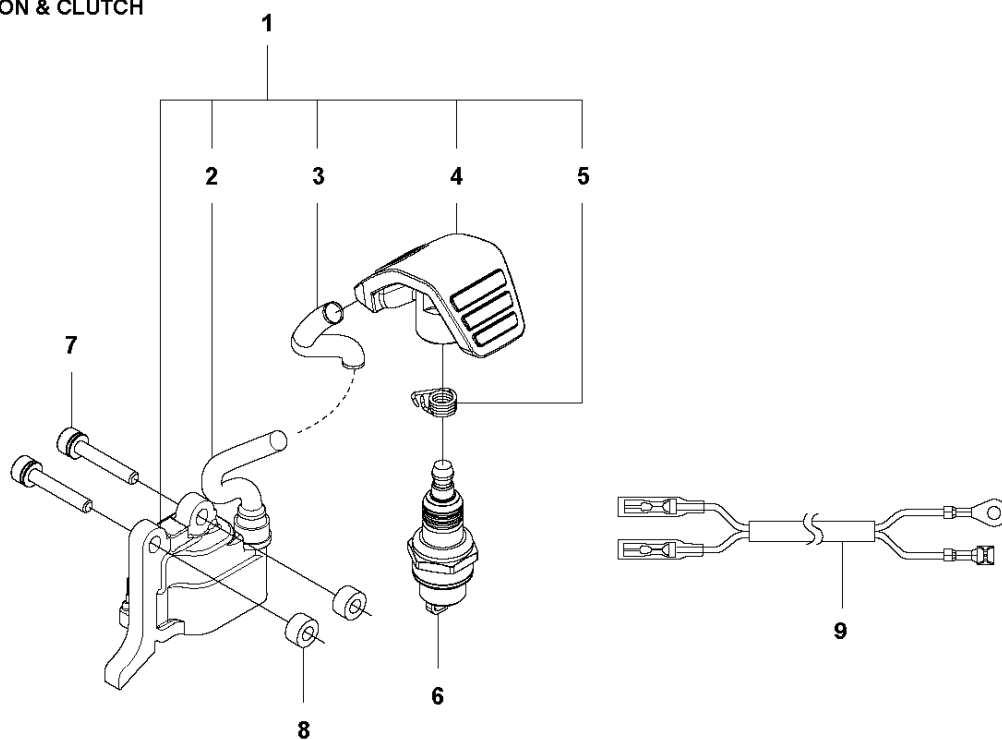

H 322L
IGNITION & CLUTCH

IGNITION SYSTEM & CLUTCH

322 L, 2015-01

Ref	Part No	Description	Remark	QTY	KIT
1	588 14 18-01	IGNITION COIL		1	
2	584 82 66-01	IGNITION CABLE		1	1
3	579 59 07-01	TUBE		1	1
4	586 10 72-01	SPARK PLUG CAP		1	1
5	580 63 48-01	SPRING		1	1
6	584 96 81-01	SPARK PLUG	BPMR8Y:NGK	1	
7	578 49 64-01	BOLT		2	
8	521 76 97-01	SPACER		2	
9	577 85 17-01	SHORT CIRCUIT CABLE		1	
10	513 18 96-01	SCREW		2	
11	513 18 95-01	WASHER		2	
12	585 83 47-01	CLUTCH ASSY		1	
13	576 40 07-01	CLUTCH SPRING		1	12
14	505 05 44-01	WASHER		2	
15	577 44 58-01	FLYWHEEL		1	
16	513 66 75-01	NUT		1	