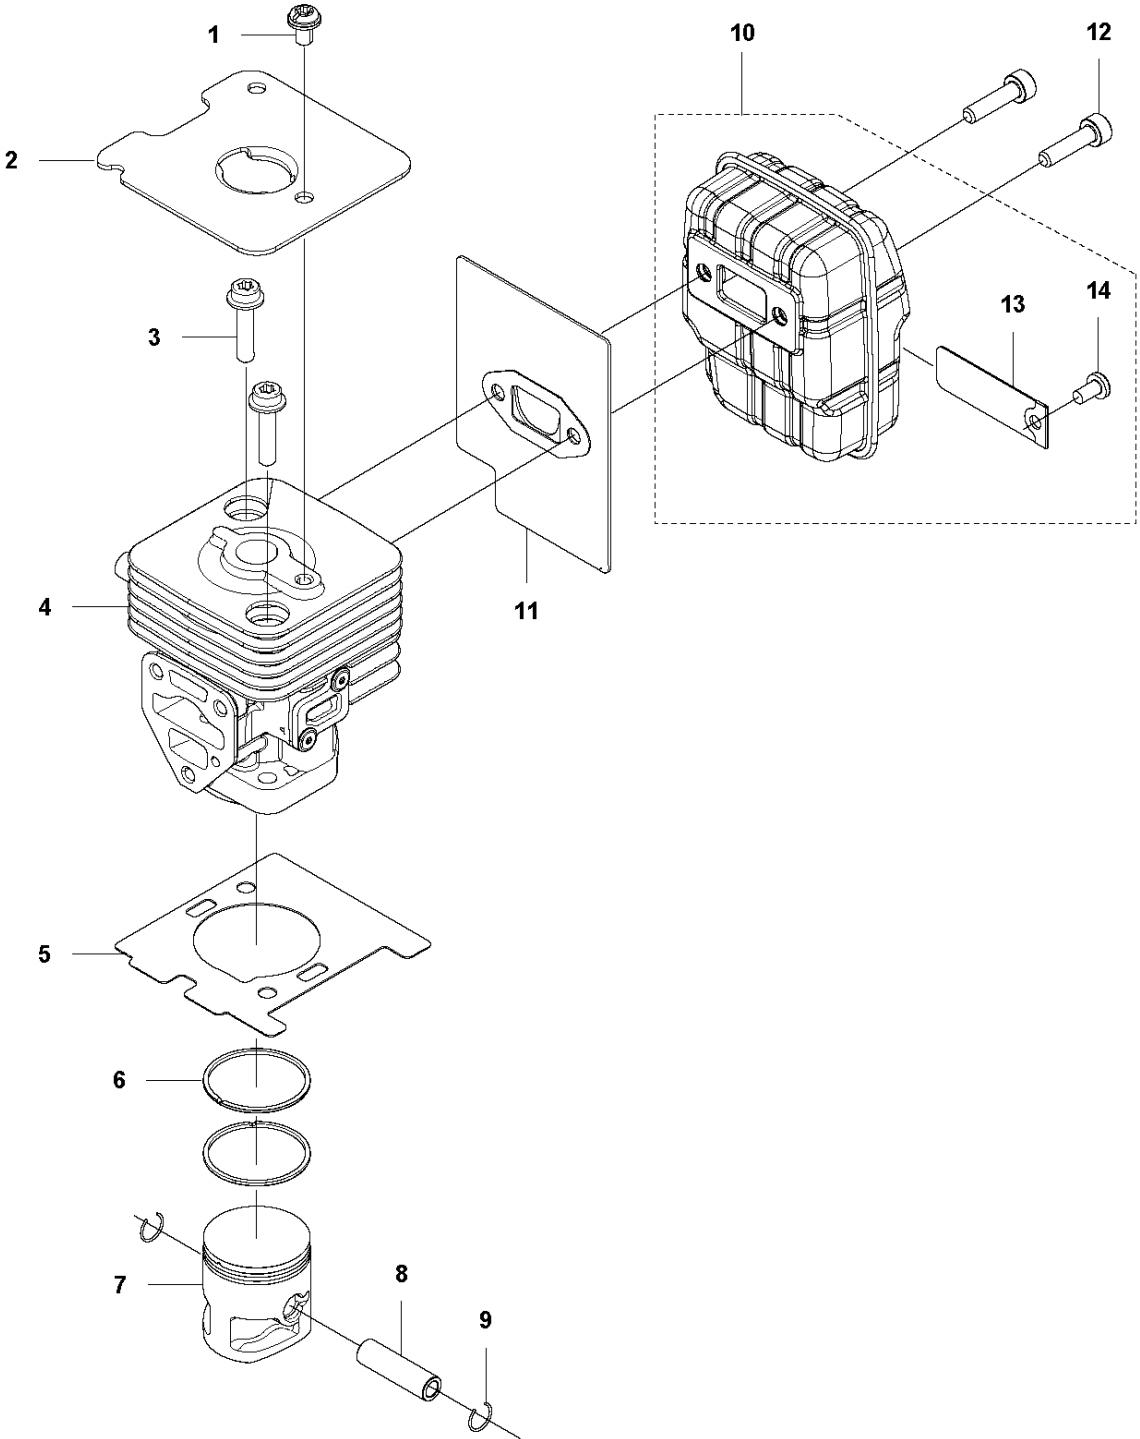

J 322L
CYLINDER PISTON & MUFFLER

CYLINDER, PISTON & MUFFLER

322 L, 2015-01

Ref	Part No	Description	Remark	QTY	KIT
1	544 25 68-01	SCREW		1	
2	578 47 34-04	PLATE		1	
3	506 74 52-01	BOLT		2	
4	578 14 38-01	CYLINDER		1	
5	576 40 71-01	GASKET		1	
6	576 40 82-01	RING		2	
7	579 52 92-01	PISTON		1	
8	510 91 63-01	PIN.PISTON		1	
9	505 04 52-01	RING		2	
10	580 69 49-02	MUFFLER ASSY		1	
11	578 07 86-02	GASKET		1	
12	504 11 43-01	SCREW		2	
13	580 51 44-01	SPARK ARRESTER		1	10
14	729 57 74-05	SCREW CRPANT		1	10