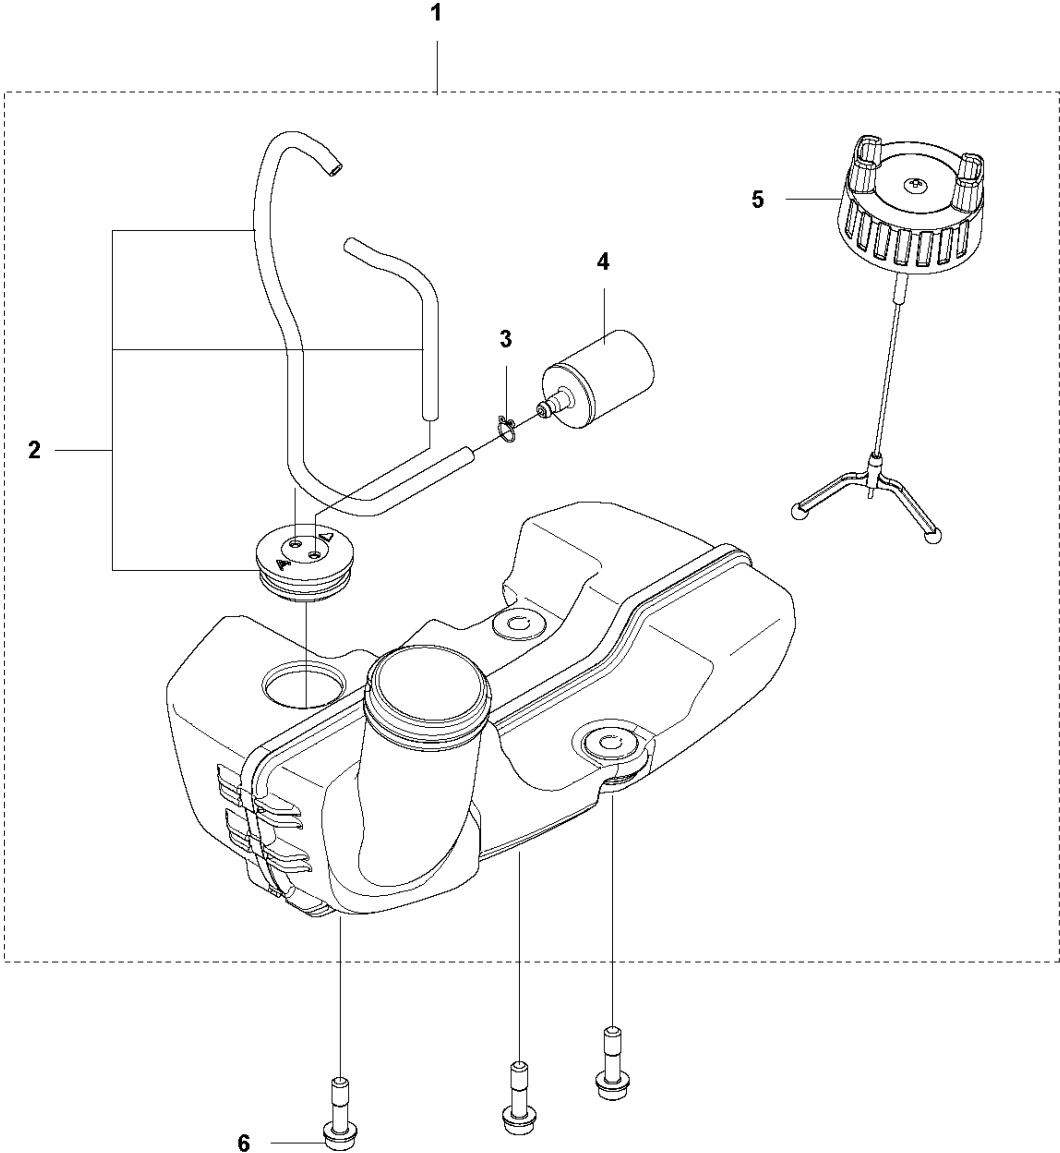

G 322L
FUEL TANK

FUEL TANK

322 L, 2015-01

Ref	Part No	Description	Remark	QTY	KIT
1	578 07 93-04	FUEL TANK		1	
2	579 21 03-05	HOSE ASSY		1	1
3	506 70 70-01	CLIP		1	1
4	503 44 32-01	FILTER		1	1
5	579 64 57-03	TANK CAP		1	1
6	577 81 54-01	BOLT		3