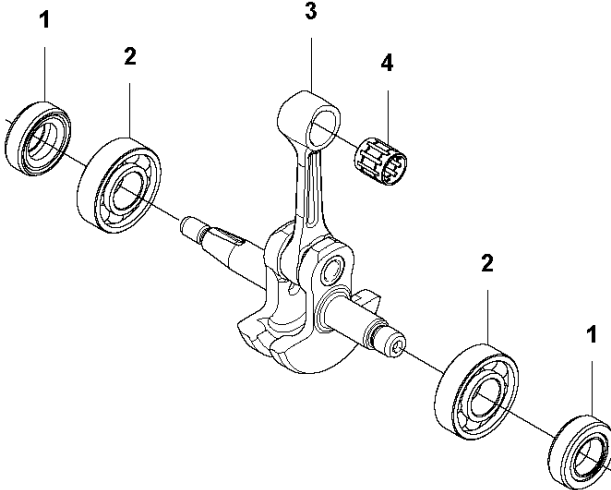

M 322L
CARBURETOR

CARBURETOR

322 L, 2015-01

Ref	Part No	Description	Remark	QTY	KIT
1	577 89 93-01	SCREW		1	
2	579 63 17-01	SCREW		1	1
3	578 38 97-01	PLUG		1	1
4	578 38 98-01	PUMP		1	1
5	577 89 94-01	GASKET		1	1
6	577 89 95-01	DIAPHRAGM		1	
7	586 38 34-01	SWIVEL		1	
8	577 90 11-01	GASKET		1	
9	577 90 04-01	E-RING		1	
10	585 31 96-01	SHAFT		1	
11	585 97 89-01	SPRING		1	
12	577 89 97-01	SCREW		1	
13	577 89 96-01	VALVE		1	
14	577 90 03-01	STRAINER		1	
15	577 89 97-01	SCREW		1	
16	585 31 98-01	LEVER		1	
17	577 90 04-01	E-RING		1	
18	585 31 99-01	SHAFT		1	
19	585 97 90-01	PLATE		1	
20	585 32 03-01	SPRING		1	
21	585 32 02-01	RING		1	
22	577 89 97-01	SCREW		1	
23	585 31 89-01	VALVE		1	
24	579 63 18-01	SPRING		1	
25	578 39 06-01	PIN		1	
26	578 39 02-01	LEVER		1	
27	579 63 19-01	VALVE		1	
28	578 39 03-01	SCREW		1	
29	577 89 99-01	GASKET		1	
30	577 90 01-01	DIAPHRAGM		1	
31	577 90 00-01	COVER		1	
32	577 90 05-01	SCREW		4	
33	577 90 15-01	BALL		1	
34	577 90 16-01	SPRING		1	
35	577 90 10-01	PLATE		1	
36	577 90 18-01	GASKET KIT	Includes 5,6,29,30	1	

CRANKCASE

322 L, 2015-01

Ref	Part No	Description	Remark	QTY	KIT
1	529 26 81-01	BOLT		1	
2	577 94 20-01	BOLT		2	1
3	576 42 07-02	BRACKET		1	1
4	576 42 08-02	BRACKET		1	1
5	576 42 05-01	CUSHION		1	1
6	516 12 41-01	RING		1	
7	577 94 23-01	BOLT		4	
8	576 41 06-03	HOUSING		1	
9	578 98 63-01	CLUTCH DRUM		1	
10	512 84 59-01	BOLT		3	
11	578 01 00-04	CRANKCASE		1	
12	576 40 75-01	GASKET		1	
13	576 41 02-02	PLATE		1	
14	544 25 68-01	SCREW		1	

L 322L
CRANK SHAFT

CRANKSHAFT

322 L, 2015-01

Ref	Part No	Description	Remark	QTY	KIT
1	521 52 14-01	OIL SEAL		2	
2	521 75 68-01	BALL BEARING		2	1
3	586 65 68-01	CRANKSHAFT		1	1
4	576 40 27-01	BEARING		1	1