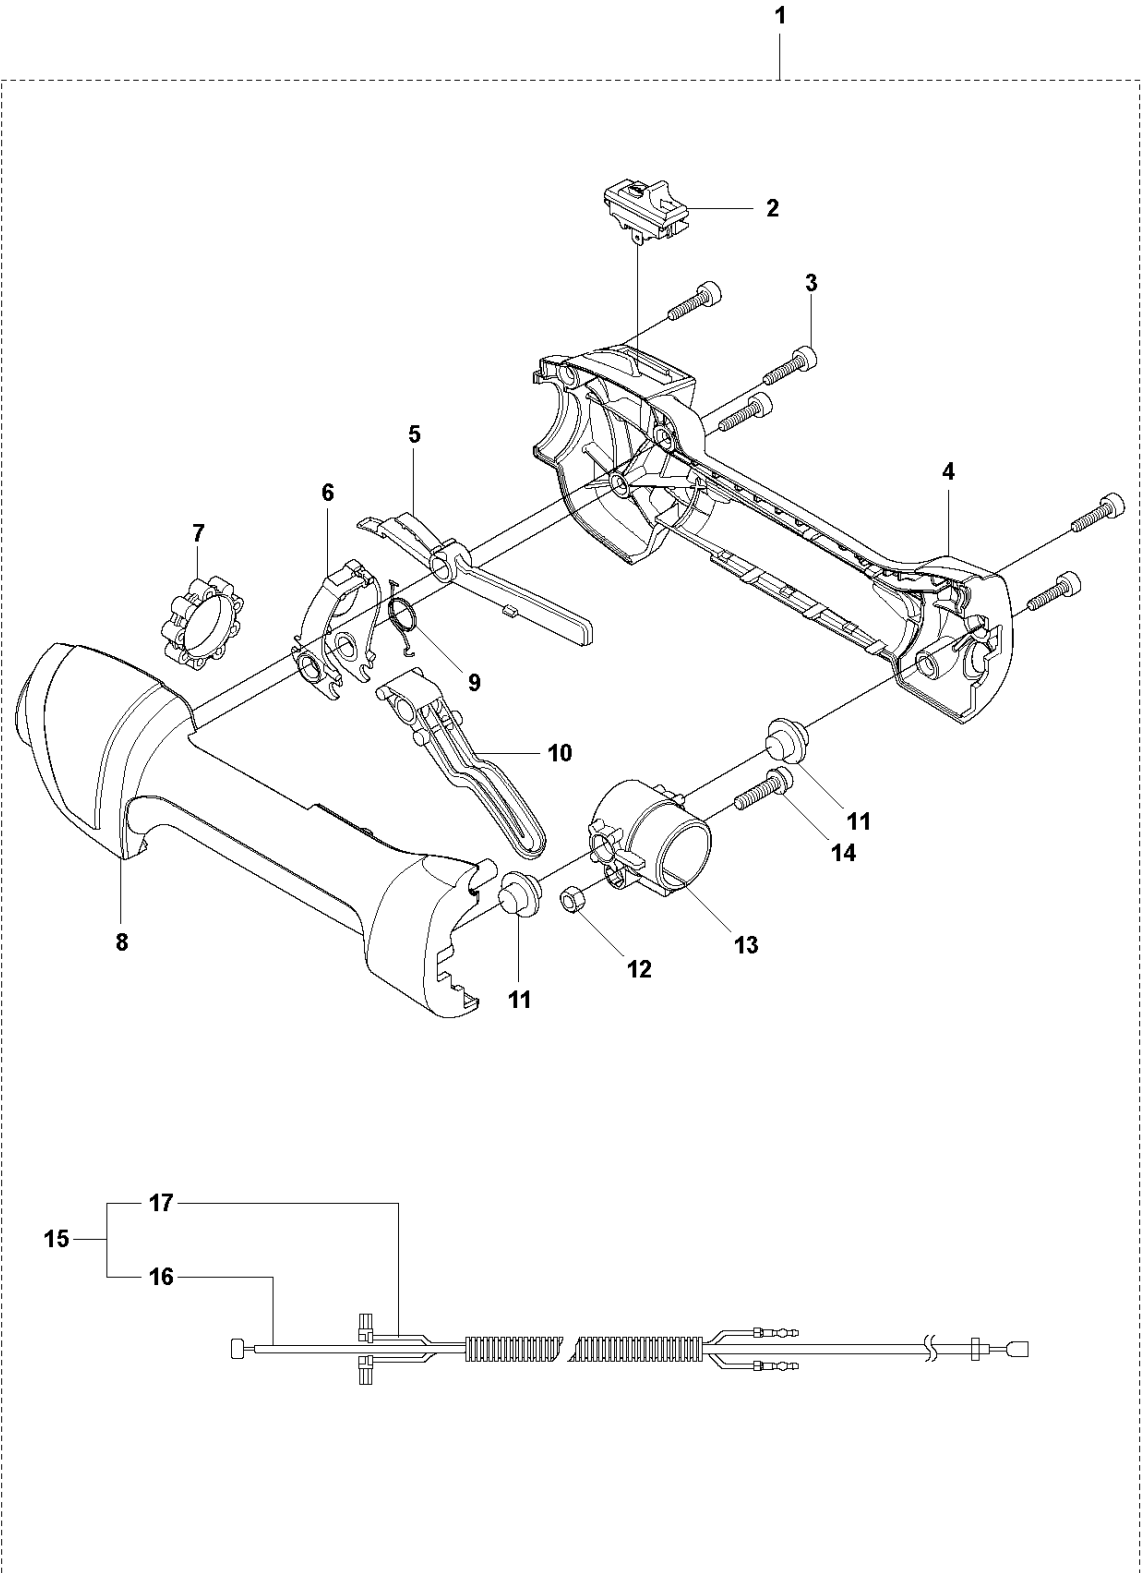

C 322L
THROTTLE CONTROLS

THROTTLE CONTROLS

322 L, 2015-01

Ref	Part No	Description	Remark	QTY	KIT
1	578 27 95-01	THROTTLE CONTROL		1	
2	537 41 90-01	SWITCH		1	1
3	575 96 05-01	SCREW IHSCT		5	1
4	544 23 84-01	HANDLE HALF		1	1
5	503 87 80-01	THROTTLE LOCKOUT		1	1
6	503 91 81-01	THROTTLE LEVER		1	1
7	503 96 14-01	VIBRATION ABSORBER		1	1
8	544 23 85-01	HANDLE HALF		1	1
9	544 10 08-01	RECOIL SPRING		1	1
10	503 87 79-03	THROTTLE TRIGGER		1	1
11	544 10 17-03	DAMPER		2	1
12	731 23 14-01	HEXAGON NUT		1	1
13	544 11 21-01	RETAINER		1	1
14	506 68 90-01	BOLT		1	1
15	578 27 96-01	WIRING		1	1
16	578 86 78-01	THROTTLE CABLE		1	1,15
17	502 53 16-01	SHORT CIRCUIT CABLE		1	1,15