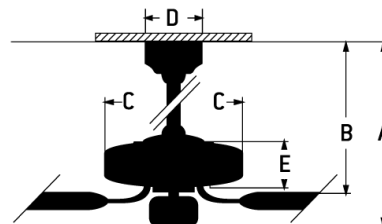

Outdoor Pro Plus 119 Indoor | Outdoor Fan - OP119ESP5

52" Ceiling Fan with Blades and Optional Light Kit Included

Color Espresso

The ideal combination of excellent performance, exceptional value and timeless style, the wet rated Craftmade Outdoor Pro Plus 52" ceiling fan with optional 18W dimmable LED pan light (included) featuring a clean motor, updated canopy and straight blade arms is built for performance. The dual mount, standard, 3-speed, reversible fan with custom 52" ABS blades deliver superior airflow for years to come.

Specs

Blade Sweep Opt (in.)	52
Blades	5
Blade Pitch (deg)	11.50
Motor Size (MM)	153x15
Amps at High Speed	0.65
Watts (Hi Speed)	63.54
Energy Guide Watts	40
Energy Guide CFM	3837
Energy Guide CFM_Watts	96
Energy Guide Est. Yearly Energy Cost	11
High Speed (CFM)	5291.37
Low Speed (CFM)	2187.66
Carton Size (CU FT)	1.75
Bulb CCT	3000
Bulb Wattage	18

Dimensions

A:	18.39
B:	13.13
C:	11.56
D:	5.51
E:	4.54
F: w/o Light Kit - Downrod Length (in.)	6

Compatible Control Types	CM-4SDH;CM-4SDH-5;CM-601F;CM-6AL;CM-6W;CM-7AL;CM-7AL-LED;CM-7W;CM-7W-LED;CM-8AL;CM-8W;CM-DSF01-10Z;CM-DSF021-10Z;CM-RTF-W;RCI-103;RCI-103, WCI-100;RCI-103-A;RCI-103-A, WCI-100;RCI-104;UCI-2000;UCI-2000-2;UCI-Remote;UCI-Wall;WUCI-1000;WUCI-Wall
CRI	90
Light Kit Options	Light Kit Included (Optional)
Lumens	1032
Shipping Weight (lbs.)	18.48