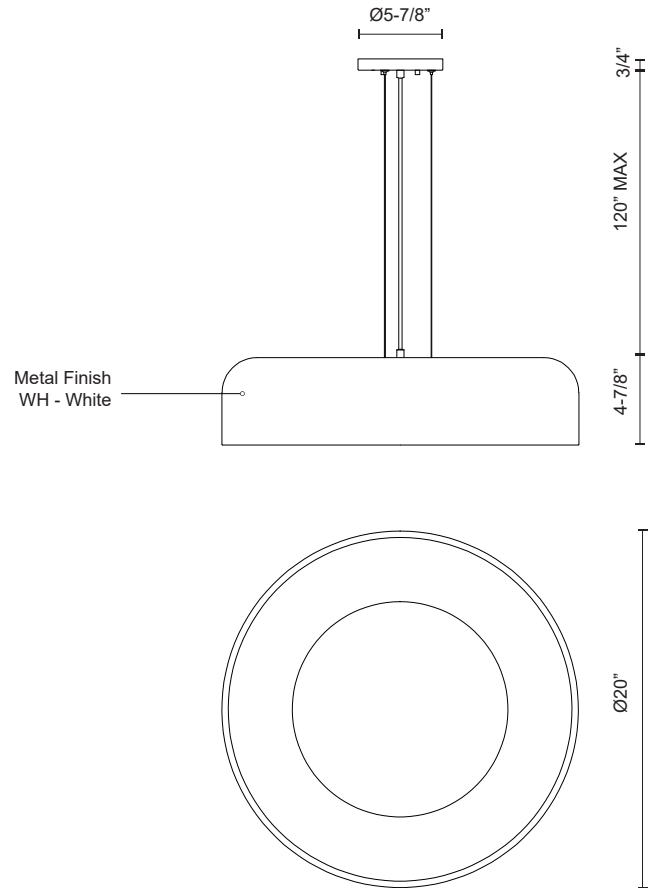

BEACON
PD13120
PENDANTS

PROJECT

PD13120-WH
White

SPECIFICATION DETAILS

Fixture Dimensions	D20" x H4-7/8"
Light Source	AC LED Module
Wattage	26W
Total Lumens	1600lm
Delivered Lumens	WH-1004lm
Voltage	120V
Color Temperature	3000K
CRI (Ra)	90CRI
Optional Color Temps	2700K - 5000K Available, Minimum Order Quantities Apply
LED Rated Life	50,000 hours
Dimming	100% - 10%, ELV Dimmer (Not Included)
Diffuser Details	Opal Glass
Shade Details	Heavy Spun Steel Shade
Adjustable	Yes
Wire Length	120" Max
Wire Type	Clear Aircraft Cable; WH - White Braided Cord;
Minimum Hang Height	9"
Sloped Ceiling Adaptable	Yes
Location	Dry
CEC Title 24 JA8	Yes, JA8-2022
Canopy Dimensions	D5-7/8" x H3/4"
Paint Finish	WH01

* For custom options, consult factory for details.

* For warranty information, please visit www.kuzcolighting.com/warranty

DESCRIPTION

The Beacon family is bold, contemporary, and timeless. Made with a steel shade and a powder-coated finish, this classic form can complement any space. Even illumination is produced with LED technology. Available as a flush mount or pendant in two sizes.