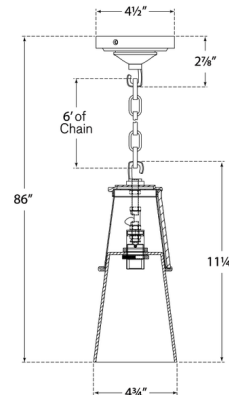

### Specifications

COLOR	Seeded
BODY FINISH	Hand-Rubbed Antique Brass
WATTAGE	60W
DIMMER	Standard 120V
DIMENSIONS	4.75"W x 11.25"H
BULB NOT INCLUDED	1 x T8/Candelabra (E12)/60W/120V Incandescent
OTHER BULB OPTIONS	1 x B11/Candelabra (E12)/120V Incandescent 1 x B11/Candelabra (E12)/120V LED 1 x T8/Candelabra (E12)/120V LED