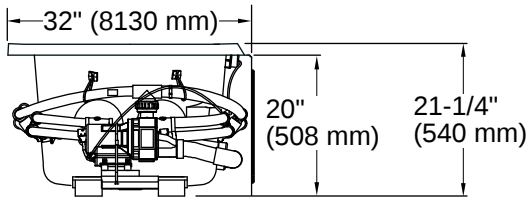

Installation

- Right drain
- Alcove

Installation Notes

Install this product according to the installation instructions.

Measure your actual product for rough-in details.
The hot water supply should be 70% of the capacity of the bath or greater. Installations will vary.