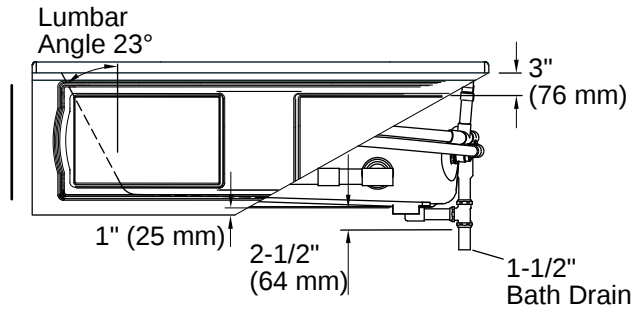

Installation

- Right drain
- Alcove

Installation Notes

Install this product according to the installation instructions.

Measure your actual product for rough-in details.
The hot water supply should be 70% of the capacity of the bath or greater. Installations will vary.