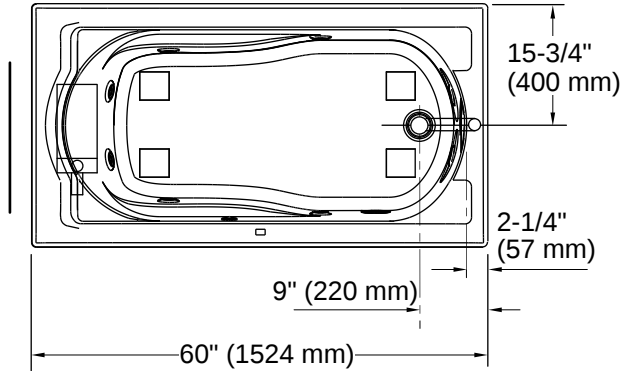

Installation

- Right drain
- Alcove

Installation Notes

Install this product according to the installation instructions.

Measure your actual product for rough-in details.
The hot water supply should be 70% of the capacity of the bath or greater. Installations will vary.