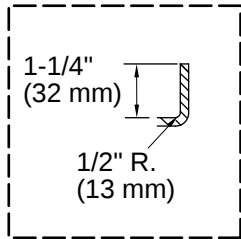

No change in measurements if connected with drain illustrated. (K-7161-AF)

Integral Flange Detail