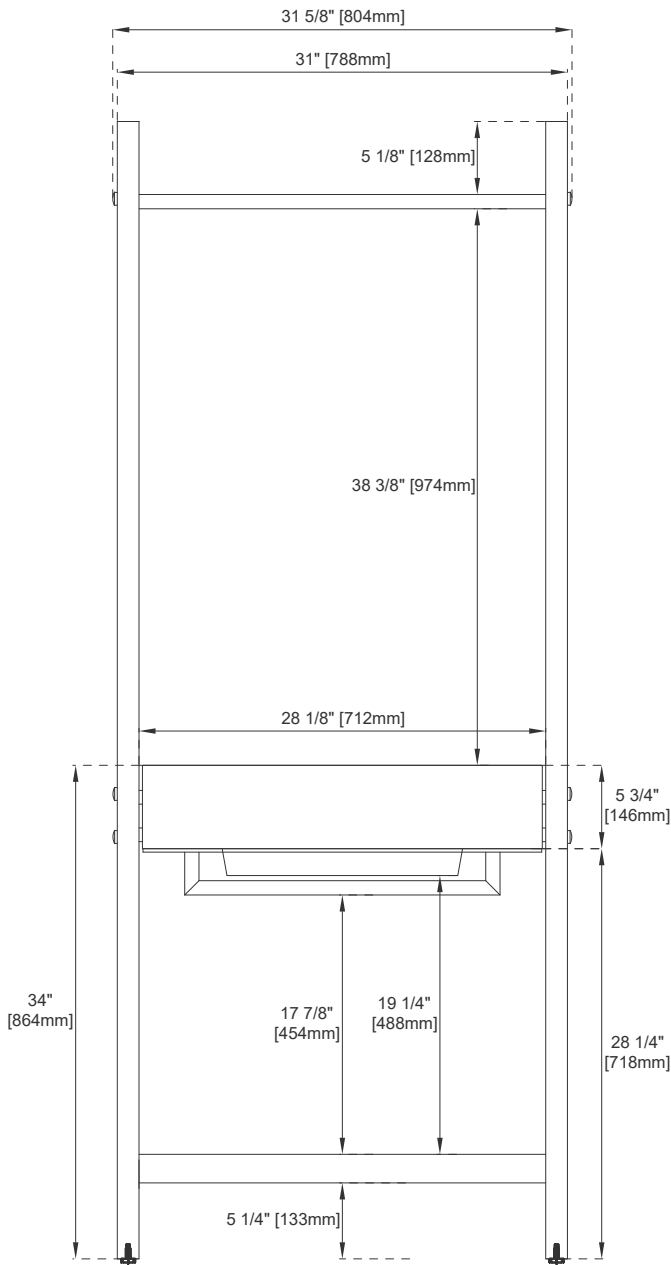

30" LAKESIDE VANITY

JAMES MARTIN
VANITIES

410-V30-WLT

Features and Materials

Solids: Walnut
Veneers: Walnut
Panels: Plywood
Installation Type: Floor Standing
Number of Basins: One
Vanity Top Included: NO, Solid Surface Top Available with Sink
Basins Included: One, with Solid Surface Top
Number of Doors: 0
Number of Drawers: 0
Assembly Required: YES
Hardware Material and Finish: Stainless Steel in Matte Black
Color Fits Drain Hole Size: 1-3/4"
Overflow: Front Facing

Dimension

Width: 31"
Depth: 22"
Height: 78 3/8"
Rough-In Height: 21 1/2"

Visit website for warranty and installation information
www.jamesmartinvanities.com

30" LAKESIDE VANITY

JAMES MARTIN VANITIES

410-V30-WLT

Front View

Top View 1

Top View 2-Wood Shelf

All dimensions are nominal
Diagrams are of cabinet, countertop and sink

Visit website for warranty and installation information
www.jamesmartinvanities.com

30" LAKESIDE VANITY

JAMES MARTIN VANITIES

410-V30-WLT

Back View

Side View

All dimensions are nominal
Diagrams are of cabinet, countertop and sink

Visit website for warranty and installation information
www.jamesmartinvanities.com