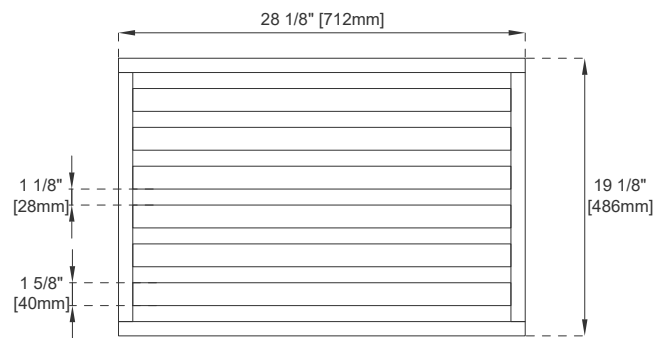

30" LAKESIDE VANITY

JAMES MARTIN
VANITIES

410-V30-WLT

Features and Materials

Solids: Walnut
Veneers: Walnut
Panels: Plywood
Installation Type: Floor Standing
Number of Basins: One
Vanity Top Included: NO, Solid Surface Top Available with Sink
Basins Included: One, with Solid Surface Top
Number of Doors: 0
Number of Drawers: 0
Assembly Required: YES
Hardware Material and Finish: Stainless Steel in Matte Black
Color Fits Drain Hole Size: 1-3/4"
Overflow: Front Facing

Dimension

Width: 31"
Depth: 22"
Height: 78 3/8"
Rough-In Height: 21 1/2"

Visit website for warranty and installation information
www.jamesmartinvanities.com

30" LAKESIDE VANITY

JAMES MARTIN VANITIES

410-V30-WLT

Front View

Top View 1

Top View 2-Wood Shelf

All dimensions are nominal
Diagrams are of cabinet, countertop and sink

Visit website for warranty and installation information
www.jamesmartinvanities.com

30" LAKESIDE VANITY

JAMES MARTIN VANITIES

410-V30-WLT

Back View

Side View

All dimensions are nominal
Diagrams are of cabinet, countertop and sink

Visit website for warranty and installation information
www.jamesmartinvanities.com