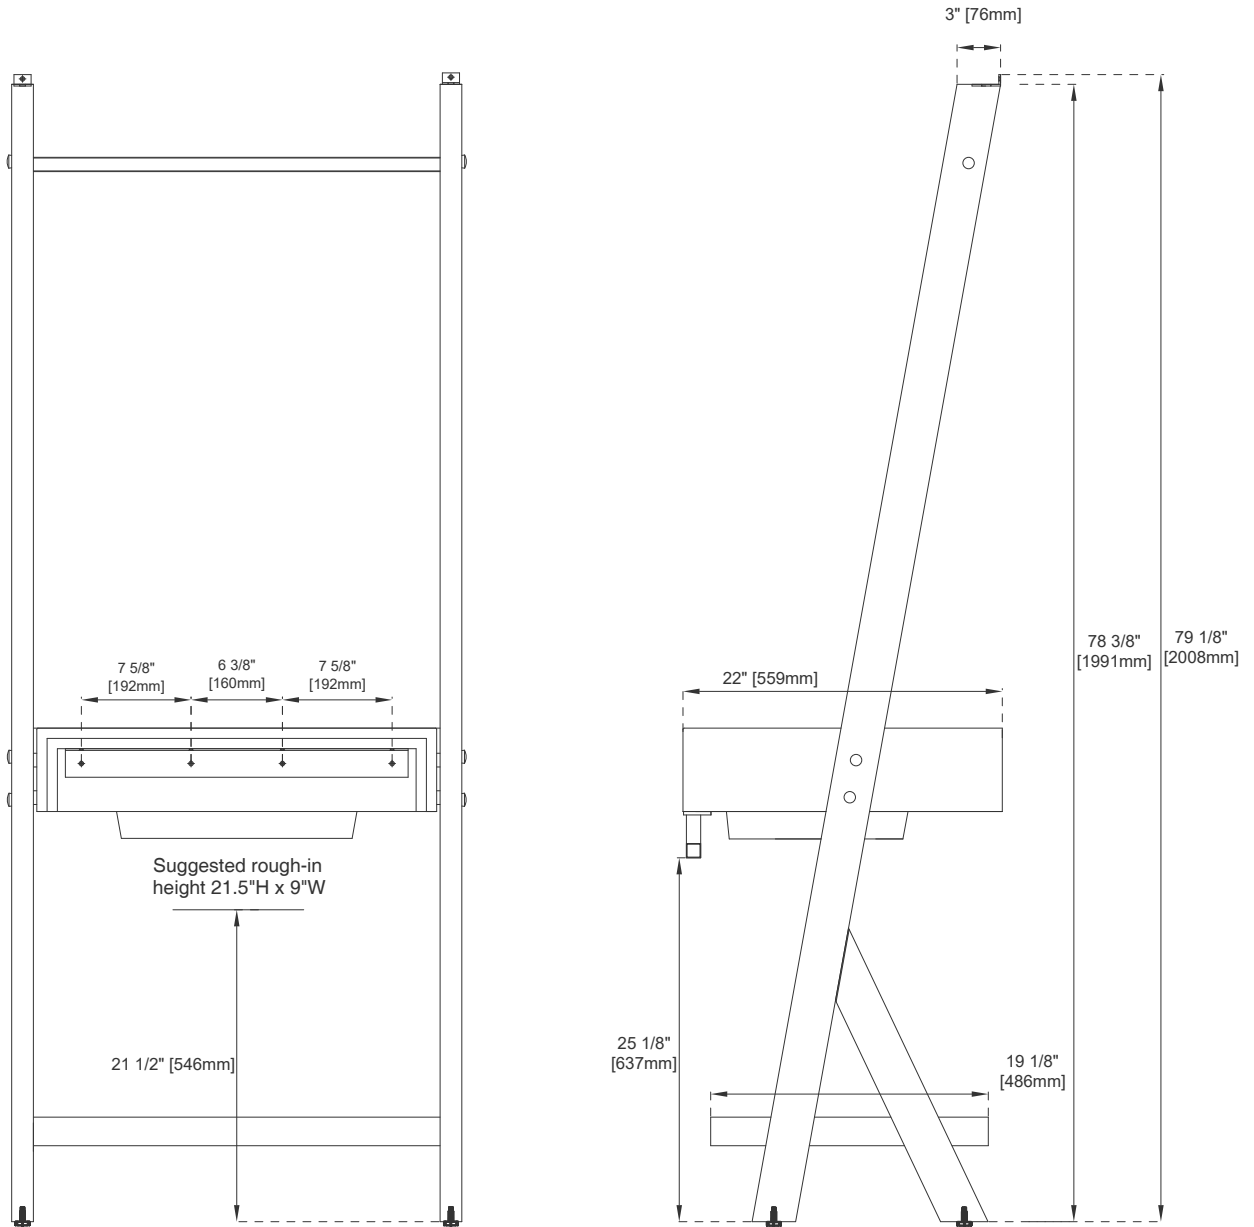

30" LAKESIDE VANITY

JAMES MARTIN
VANITIES

410-V30-WLT

Features and Materials

Solids: Walnut
Veneers: Walnut
Panels: Plywood
Installation Type: Floor Standing
Number of Basins: One
Vanity Top Included: NO, Solid Surface Top Available with Sink
Basins Included: One, with Solid Surface Top
Number of Doors: 0
Number of Drawers: 0
Assembly Required: YES
Hardware Material and Finish: Stainless Steel in Matte Black
Color Fits Drain Hole Size: 1-3/4"
Overflow: Front Facing

Dimension

Width: 31"
Depth: 22"
Height: 78 3/8"
Rough-In Height: 21 1/2"

Visit website for warranty and installation information
www.jamesmartinvanities.com

30" LAKESIDE VANITY

JAMES MARTIN VANITIES

410-V30-WLT

Front View

Top View 1

Top View 2-Wood Shelf

All dimensions are nominal
Diagrams are of cabinet, countertop and sink

Visit website for warranty and installation information
www.jamesmartinvanities.com

30" LAKESIDE VANITY

JAMES MARTIN VANITIES

410-V30-WLT

Back View

Side View

All dimensions are nominal
Diagrams are of cabinet, countertop and sink

Visit website for warranty and installation information
www.jamesmartinvanities.com