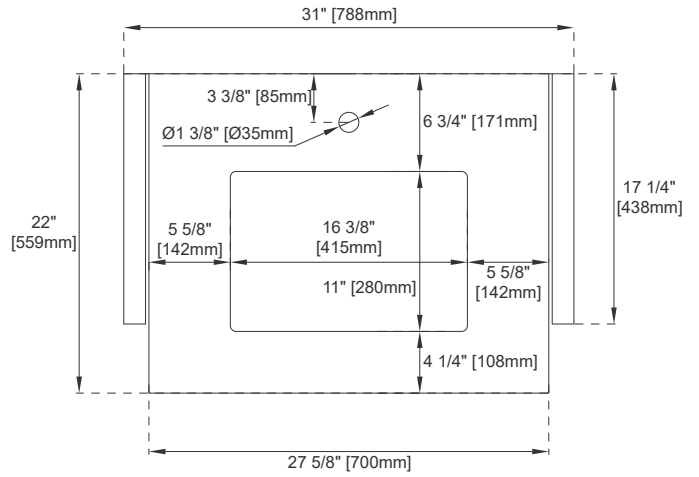

30" LAKESIDE VANITY

JAMES MARTIN
VANITIES

410-V30-WLT

Features and Materials

Solids: Walnut
Veneers: Walnut
Panels: Plywood
Installation Type: Floor Standing
Number of Basins: One
Vanity Top Included: NO, Solid Surface Top Available with Sink
Basins Included: One, with Solid Surface Top
Number of Doors: 0
Number of Drawers: 0
Assembly Required: YES
Hardware Material and Finish: Stainless Steel in Matte Black
Color Fits Drain Hole Size: 1-3/4"
Overflow: Front Facing

Dimension

Width: 31"
Depth: 22"
Height: 78 3/8"
Rough-In Height: 21 1/2"

Visit website for warranty and installation information
www.jamesmartinvanities.com

30" LAKESIDE VANITY

JAMES MARTIN VANITIES

410-V30-WLT

Front View

Top View 1

Top View 2-Wood Shelf

All dimensions are nominal
Diagrams are of cabinet, countertop and sink

Visit website for warranty and installation information
www.jamesmartinvanities.com

30" LAKESIDE VANITY

JAMES MARTIN VANITIES

410-V30-WLT

Back View

Side View

All dimensions are nominal
Diagrams are of cabinet, countertop and sink

Visit website for warranty and installation information
www.jamesmartinvanities.com