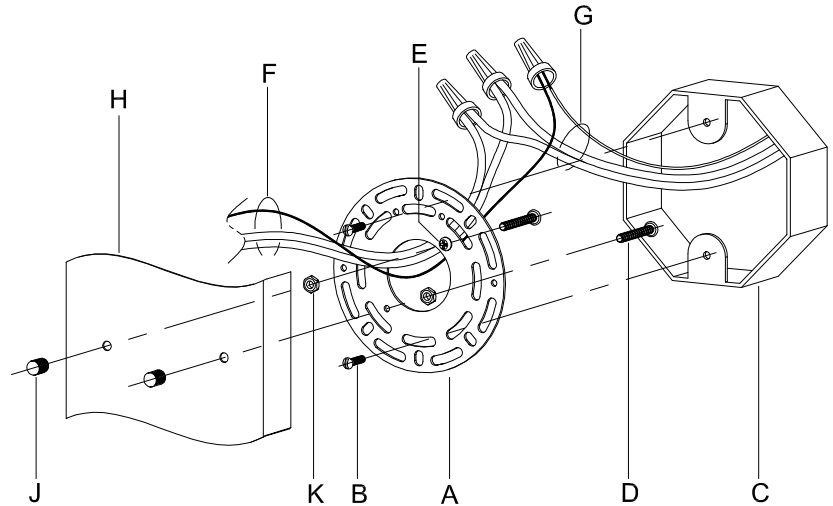

CAUTION: Read instructions carefully and turn electricity off at main circuit breaker panel before beginning installation.

300226, 300227

WARNING - If any Special Control Devices are used with this Fixture, Follow the Instructions Carefully to assure full compliance with N.E.C. requirements. If there are any questions, contact a Qualified Electrical Contractor.

CAUTION - All glass is fragile, use care when handling Glass component(s) and or Lamp(s).

CANOPY MOUNTING & WIRE CONNECTION ASSEMBLY STEPS:

1. D, E → A
2. K → D
3. B, A → C
4. F → G
5. H, J → D

FIXTURE ASSEMBLY STEPS: