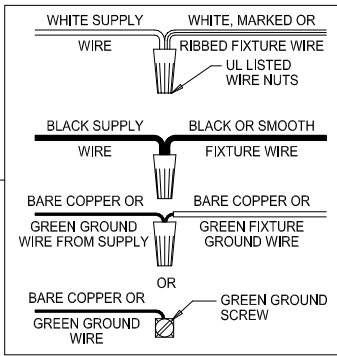

CAUTION: Read instructions carefully and turn electricity off at main circuit breaker panel before beginning installation.

300226, 300227

WARNING - If any Special Control Devices are used with this Fixture, Follow the Instructions Carefully to assure full compliance with N.E.C. requirements. If there are any questions, contact a Qualified Electrical Contractor.

CAUTION - All glass is fragile, use care when handling Glass component(s) and or Lamp(s).

CANOPY MOUNTING & WIRE CONNECTION ASSEMBLY STEPS:

1. D, E → A
2. K → D
3. B, A → C
4. F → G
5. H, J → D

FIXTURE ASSEMBLY STEPS: