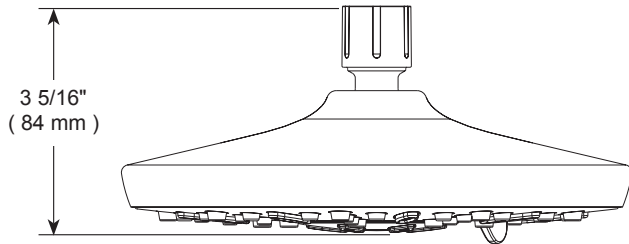

PEERLESS®

76367C▲

SHOWER HEAD

■ 3-Spray Setting Shower head

FEATURES:

- Touch-Clean® Nozzles

STANDARD SPECIFICATIONS:

- Max flow rate 1.75 gpm @ 80 psi, 6.6 L/min @ 550 kPa
- ABS shower head with three settings - pause is a non-positive shut-off
- Spray settings include: full body spray, massaging spray & pause
- Standard 1/2" pipe fitting
- The ball swivel angle is 17° (8.5° per side)
- Easy-turn spray dial