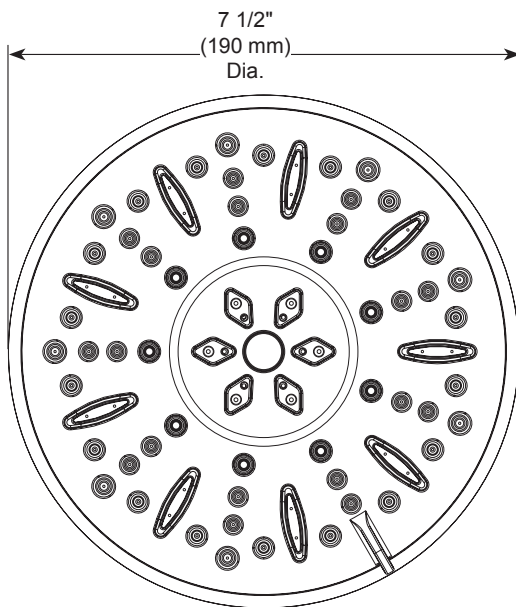

PEERLESS®

76367C▲

SHOWER HEAD

■ 3-Spray Setting Shower head

FEATURES:

- Touch-Clean® Nozzles

STANDARD SPECIFICATIONS:

- Max flow rate 1.75 gpm @ 80 psi, 6.6 L/min @ 550 kPa
- ABS shower head with three settings - pause is a non-positive shut-off
- Spray settings include: full body spray, massaging spray & pause
- Standard 1/2" pipe fitting
- The ball swivel angle is 17° (8.5° per side)
- Easy-turn spray dial