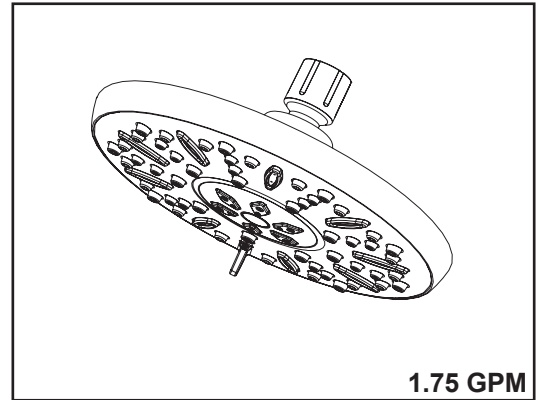

PEERLESS®

76367C▲

SHOWER HEAD

■ 3-Spray Setting Shower head

FEATURES:

- Touch-Clean® Nozzles

STANDARD SPECIFICATIONS:

- Max flow rate 1.75 gpm @ 80 psi, 6.6 L/min @ 550 kPa
- ABS shower head with three settings - pause is a non-positive shut-off
- Spray settings include: full body spray, massaging spray & pause
- Standard 1/2" pipe fitting
- The ball swivel angle is 17° (8.5° per side)
- Easy-turn spray dial