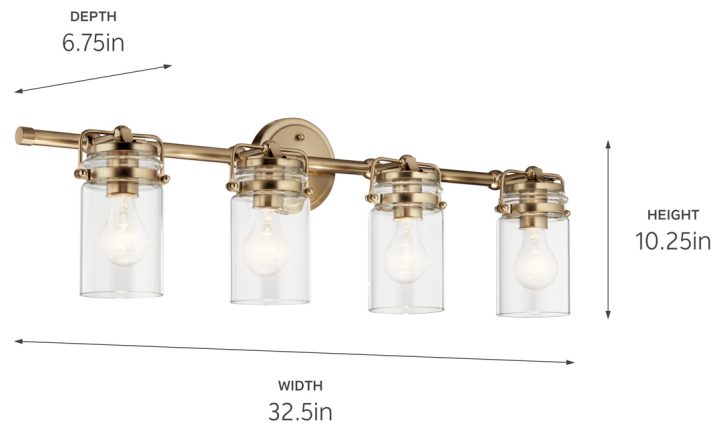

SPECIFICATIONS

Certifications/Qualifications

ADA Compliant	No
Prop65	Yes
DarkSky Approved	No
Location Rating	Damp
	kichler.com/warranty

Dimensions

Height	10.25"
Width	32.5"
Height From Center Of Wall Opening (Spec Sheet)	2.5"
Depth	6.75"
Weight	7.5 LBS
Canopy Height	5"
Canopy Depth	1"

Mounting/Installation

Interior/Exterior	Interior Product
Mounting Style	WALL MOUNT
Mounting Weight	4.25 LBS
Install Glass Up Or Down	Down
Modular	No
Lead Wire Length	6
Wire Connectors	Wire Nuts

FIXTURE ATTRIBUTES

Housing/Glass

Primary Material	Steel
Shade Included	No
Shade Dimensions	4.00 DIA X 7.00

Product/Ordering Information

SKU	45690CPZ
Finish	Champagne Bronze™
UPC	783927017459

Finishes

- Brushed Nickel
- Champagne Bronze™
- Olde Bronze