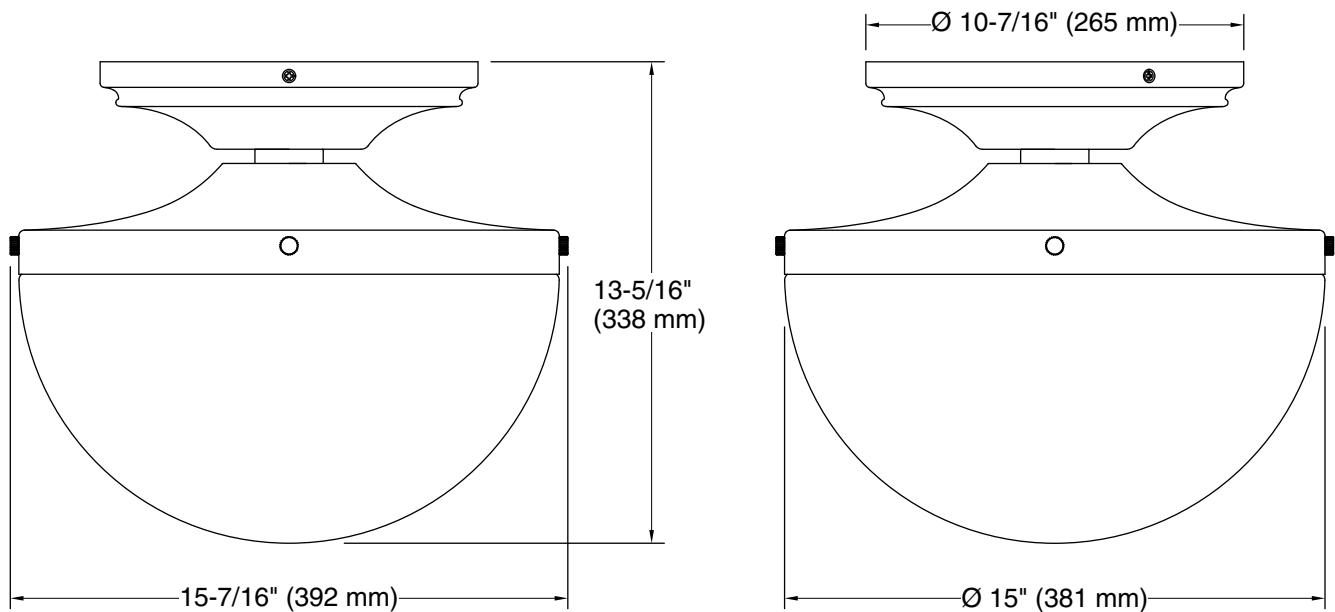

Features

- Globular glass shades extend from rods with flared metal detail in elegant transitional designs suited for any room
- Coordinates with other products in the Bellera collection
- Requires two bulbs with medium (E26) base; G16.5 bulb recommended (sold separately)
- Suitable for damp locations, per UL 1598
- Includes installation hardware
- Fixture is dimmable when paired with dimmer switch and compatible bulbs

Color	Code	Description
	SNL	Polished Nickel
	2GL	Brushed Moderne Brass

Required Electrical Service

One circuit required.

120 V, 1 A, 60 Hz

Technical Information

All product dimensions are nominal.

Material: Steel, Aluminum, Glass