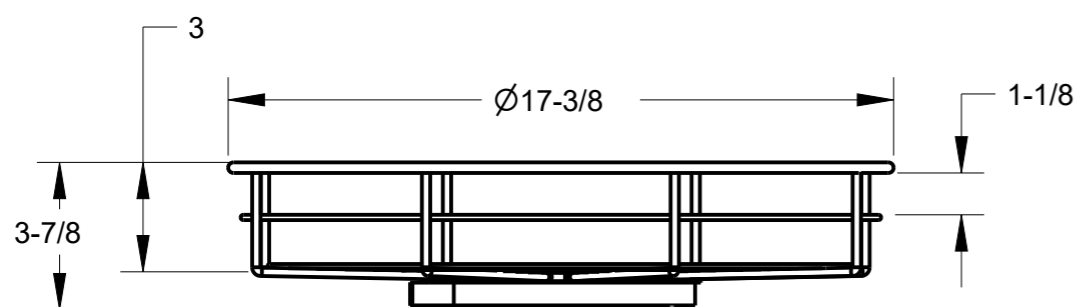

8 7 6 5 4 3 2 1

F
E
D
C
B
A

F
E
D
C
B
A

BASKET ROTATES 360°

MOUNTING SCREW HOLES

SCALE 0.400

6X WOOD SCREW #8 X 1/2"

HARDWARE RESOURCES RESERVES THE RIGHT TO CHANGE SPECIFICATIONS WITHOUT NOTICE. IN CASE OF A DISCREPANCY, ACTUAL PART GEOMETRY SUPERSEDES THIS DOCUMENT.

MATERIAL STEEL FINISH CHROME

THIRD ANGLE PROJECTION DATE 21APR2022

DESCRIPTION
SINGLE SHELF LAZY SUSAN WIRE FRAME

DRAWING NUMBER MLSR18-S-R REV **B**

SIZE A3 SCALE 0.200 SHEET 1 / 1

8 7 6 5 4 3 2 1