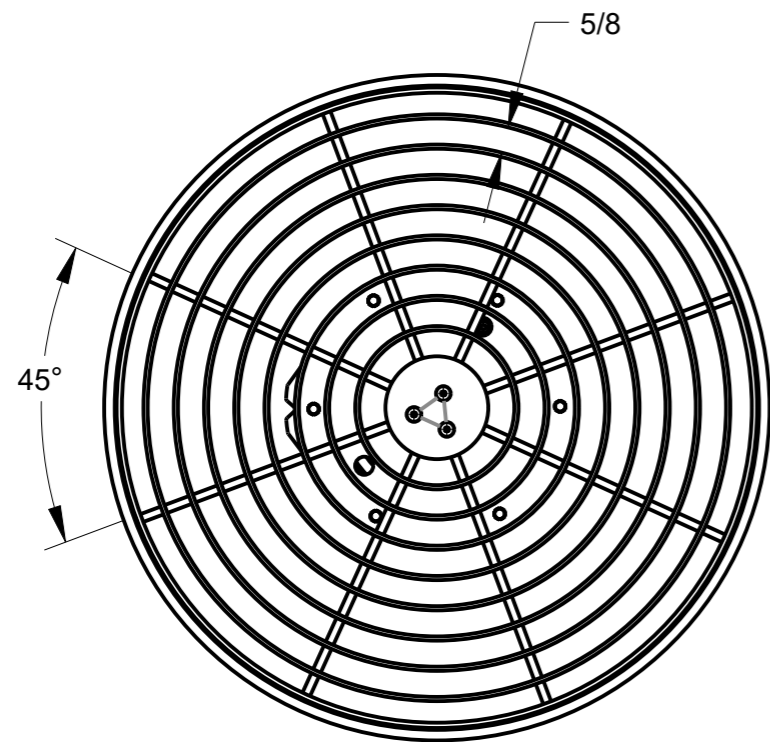

8 7 6 5 4 3 2 1

F
E
D
C
B
A

F
E
D
C
B
A

BASKET ROTATES 360°

MOUNTING SCREW HOLES

SCALE 0.400

6X WOOD SCREW #8 X 1/2"

HARDWARE RESOURCES RESERVES THE RIGHT TO CHANGE SPECIFICATIONS WITHOUT NOTICE. IN CASE OF A DISCREPANCY, ACTUAL PART GEOMETRY SUPERSEDES THIS DOCUMENT.

MATERIAL STEEL FINISH CHROME

THIRD ANGLE PROJECTION DATE 21APR2022

DESCRIPTION
SINGLE SHELF LAZY SUSAN WIRE FRAME

DRAWING NUMBER MLSR18-S-R REV **B**

SIZE A3 SCALE 0.200 SHEET 1 / 1

8 7 6 5 4 3 2 1