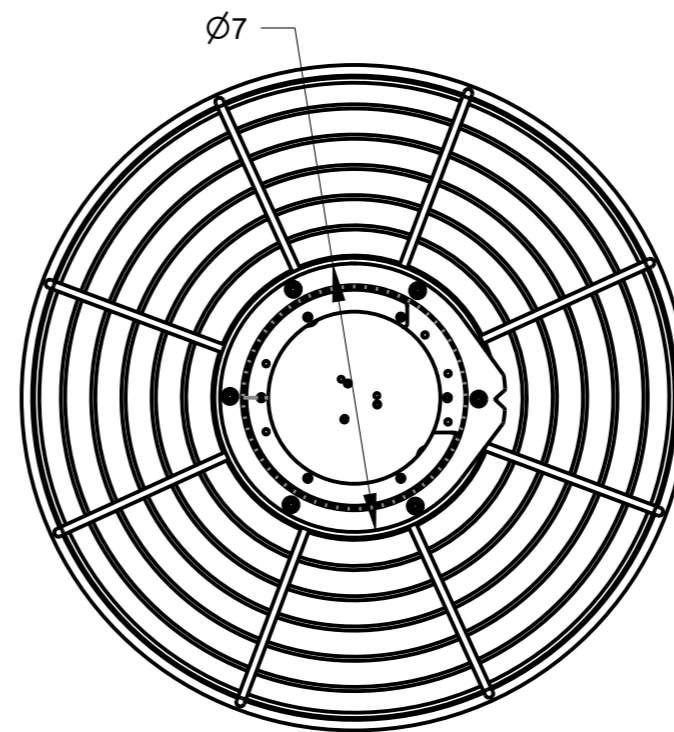

8 7 6 5 4 3 2 1

F
E
D
C
B
A

F
E
D
C
B
A

BASKET ROTATES 360°

MOUNTING SCREW HOLES

SCALE 0.400

6X WOOD SCREW #8 X 1/2"

HARDWARE RESOURCES RESERVES THE RIGHT TO CHANGE SPECIFICATIONS WITHOUT NOTICE. IN CASE OF A DISCREPANCY, ACTUAL PART GEOMETRY SUPERSEDES THIS DOCUMENT.

MATERIAL STEEL FINISH CHROME

THIRD ANGLE PROJECTION DATE 21APR2022

DESCRIPTION
SINGLE SHELF LAZY SUSAN WIRE FRAME

DRAWING NUMBER MLSR18-S-R REV **B**

SIZE A3 SCALE 0.200 SHEET 1 / 1

8 7 6 5 4 3 2 1