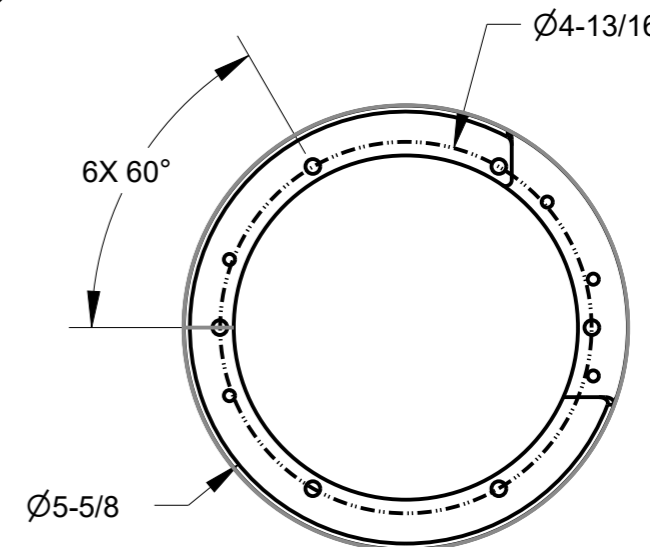

8 7 6 5 4 3 2 1

F
E
D
C
B
A

F
E
D
C
B
A

BASKET ROTATES 360°

MOUNTING SCREW HOLES

SCALE 0.400

6X WOOD SCREW #8 X 1/2"

HARDWARE RESOURCES RESERVES THE RIGHT TO CHANGE SPECIFICATIONS WITHOUT NOTICE. IN CASE OF A DISCREPANCY, ACTUAL PART GEOMETRY SUPERSEDES THIS DOCUMENT.

THE INFORMATION CONTAINED WITHIN THIS DRAWING IS THE SOLE PROPERTY OF HARDWARE RESOURCES INC. ANY REPRODUCTION IN PART OR WHOLE WITHOUT WRITTEN PERMISSION OF HARDWARE RESOURCES INC. IS PROHIBITED.

DOCUMENT STATUS **Released**
UNLESS OTHERWISE SPECIFIED DIMENSIONS ARE IN INCHES (IN)

MATERIAL STEEL FINISH CHROME

THIRD ANGLE PROJECTION DATE 21APR2022

DESCRIPTION
SINGLE SHELF LAZY SUSAN WIRE FRAME

DRAWING NUMBER MLSR18-S-R REV **B**

SIZE A3 SCALE 0.200 SHEET 1 / 1

8 7 6 5 4 3 2 1