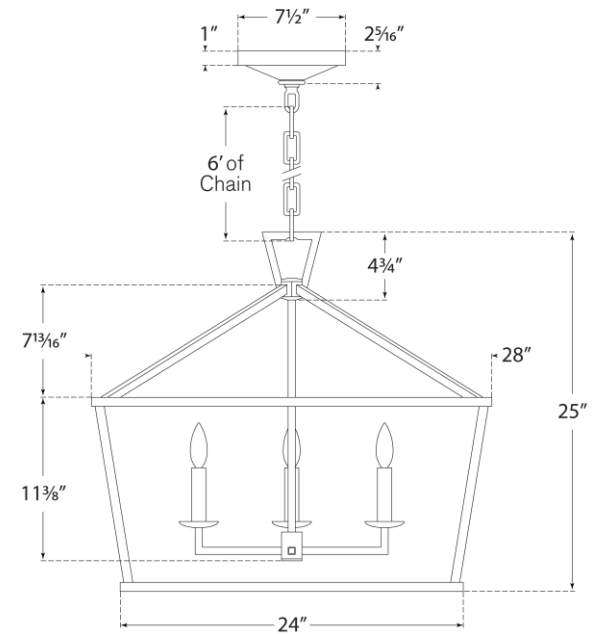

TEAR SHEET

Darlana Medium Wide Lantern

Item # CHC 2187AI

Designer: Chapman & Myers

Height: 25"

Width: 28"

Canopy: 7.5" Round

Finishes: AI, GI, PN

Socket: 4 - E12 Candelabra

Wattage: 4 - 60 C11

Weight: 19 Pounds

©EFC DESIGNS

CHC2187