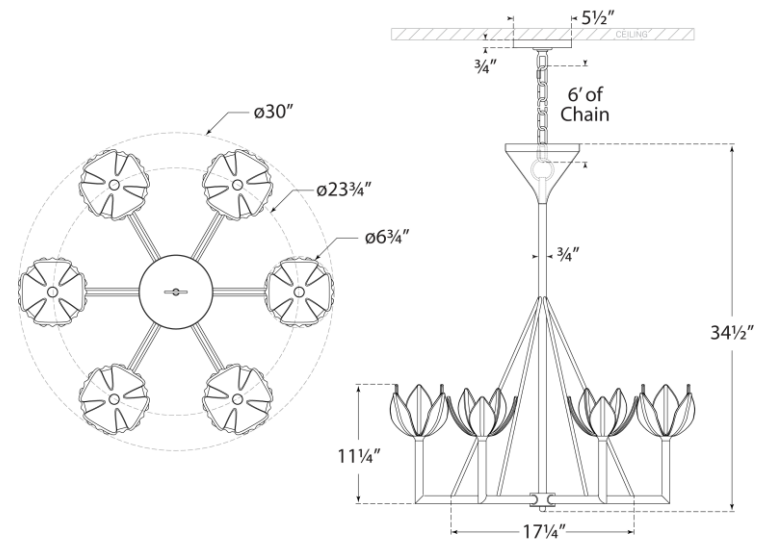

TEAR SHEET

Alberto Small Single Tier Chandelier

Item # JN 5003AGL

Designer: Julie Neill

Height: 34.5"

Width: 30"

Canopy: 5.5" Round

Finishes: AB, ABL, AGL, PW

Socket: 6 - E12 Candelabra

Wattage: 6 - 60 G16.5

Weight: 19 Pounds

Top View

Front View