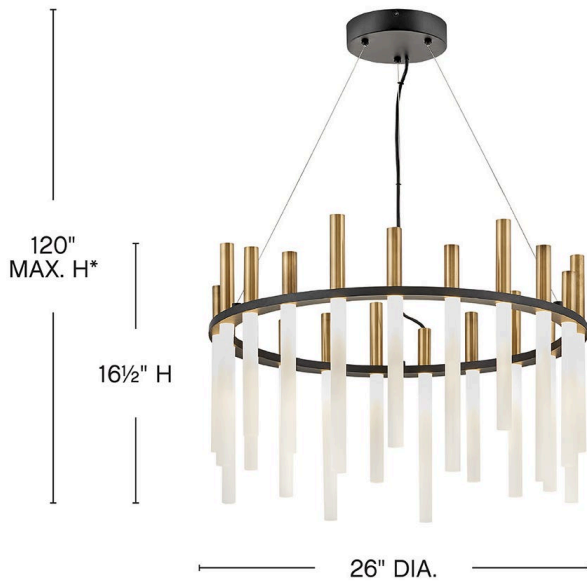

ECHO

FR30706BLK

MEDIUM LED SINGLE TIER CHANDELIER

Echo's spectacular, integrated LED design reverberates with modern style. Sleek, glowing acrylic rods are crowned in metal tubes giving a contemporary look. Echo is offered in Heritage Brass finish accented by bold Black.

DETAILS	
FINISH:	Black
MATERIAL:	Steel
GLASS:	Etched Acrylic
DIMMABLE:	YES - CL TYPE DIMMER (SSL7A)

DIMENSIONS	
WIDTH:	26"
HEIGHT:	16.5"
WEIGHT:	16.9lb

LIGHT SOURCE	
LIGHT SOURCE:	Integrated LED
LED NAME:	(7) E30708LED
WATTAGE:	59w LED *Included
VOLTAGE:	120v
LUMENS:	7560
CRI:	90
INCANDESCENT EQUIVALENCY:	21 x 40w
DIMMABLE:	YES - CL TYPE DIMMER (SSL7A)

MOUNTING	
CANOPY:	7.25" Dia.
LEAD WIRE:	1 X 120"
MAX HEIGHT:	120

SHIPPING	
CARTON LENGTH:	28.5
CARTON WIDTH:	28.5
CARTON HEIGHT:	11.3
CARTON WEIGHT:	23.2

*Maximum achievable height with adjustable cords included.

PRODUCT DETAILS:

- Dry Rated
- LED components carry a 5-year limited warranty
- Bold silhouette with dramatic details creates a modern statement
- Energy-efficient integrated LED - safer for the environment and low maintenance