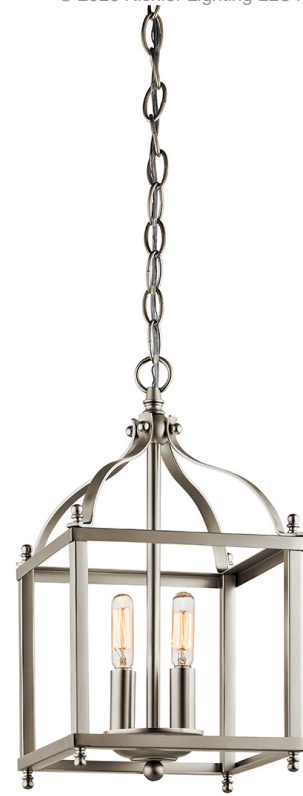

SPECIFICATIONS

Certifications/Qualifications

Prop65	No
DarkSky Approved	No
Location Rating	Dry
	kichler.com/warranty

Dimensions

Height	14.75"
Overall Height	53"
Length	11.25"
Width	8"
Weight	4.5 LBS
Chain/Stem Length	36"

Electrical

Input Voltage	120 V
---------------	-------

Light Source

Light Source	Bulb
Lamp Included	Not Included
# Of Bulbs/LED Modules	2
Max Or Nominal Watt	60 W
Lamp Type	B
Socket Type	E12 (Candelabra)
Dimmable	No

Mounting/Installation

Interior/Exterior	Interior Product
Mounting Weight	4.5 LBS
Modular	No
Lead Wire Length	26

FIXTURE ATTRIBUTES

Housing/Glass

Primary Material	Steel
Shade Included	No

Product/Ordering Information

Sku	42565NI
Finish	Brushed Nickel
UPC	783927404822

Finishes

- Black
- Brushed Nickel
- Olde Bronze

ALSO IN THIS FAMILY

42566BK

42566NI

42566OZ

42568BK