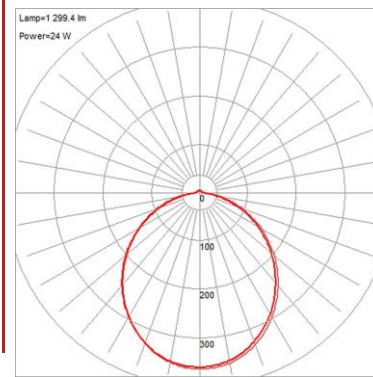

FIXTURE**	BACKPLATE / CANOPY**
Length:	Length
Width:	Width:
Diameter 16"	Diameter: 15"
Height: 5.25"	Height: .5"
Extension:	
Overall Height:	

TECHNICAL SPECIFICATIONS

SPECIFICATIONS

Frame Material: Metal
Diffuser Material: Fabric
Lamping Type: SSL (Dedicated LED) Jbox: Standard
Lamping Base: SSL Lamp Wattage: 23 W
Lamp Quantity: 1 Total Wattage: 23 W
Voltage: 120v Lamps Included: Yes

ADDITIONAL NOTES

Custom Finish 300 Piece Minimum Order Quantity; Optional
Color Temperature 300 Piece Minimum Order Quantity

Project Name: _____
Location: _____
Type: _____
Quantity: _____
Notes: _____

LINE DRAWING

IES FILE

In addition to Access Lighting's purchase and warranty terms and conditions, by signing below or placing an order, you agree that you are authorized to bind the entity placing any order and acknowledge the following: All of sizes and measurements are approximate and all images are for illustrative purposes only. In the event of an inconsistency, the "Product Measurements" section controls. There also may be slight differences in the colors and designs compared to the displayed and printed images.