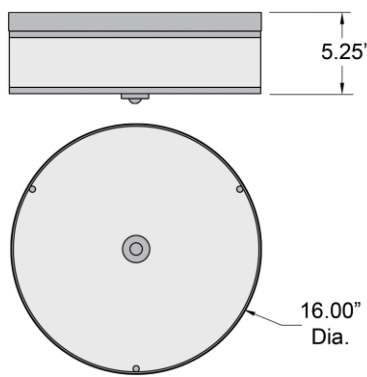

LINE DRAWING