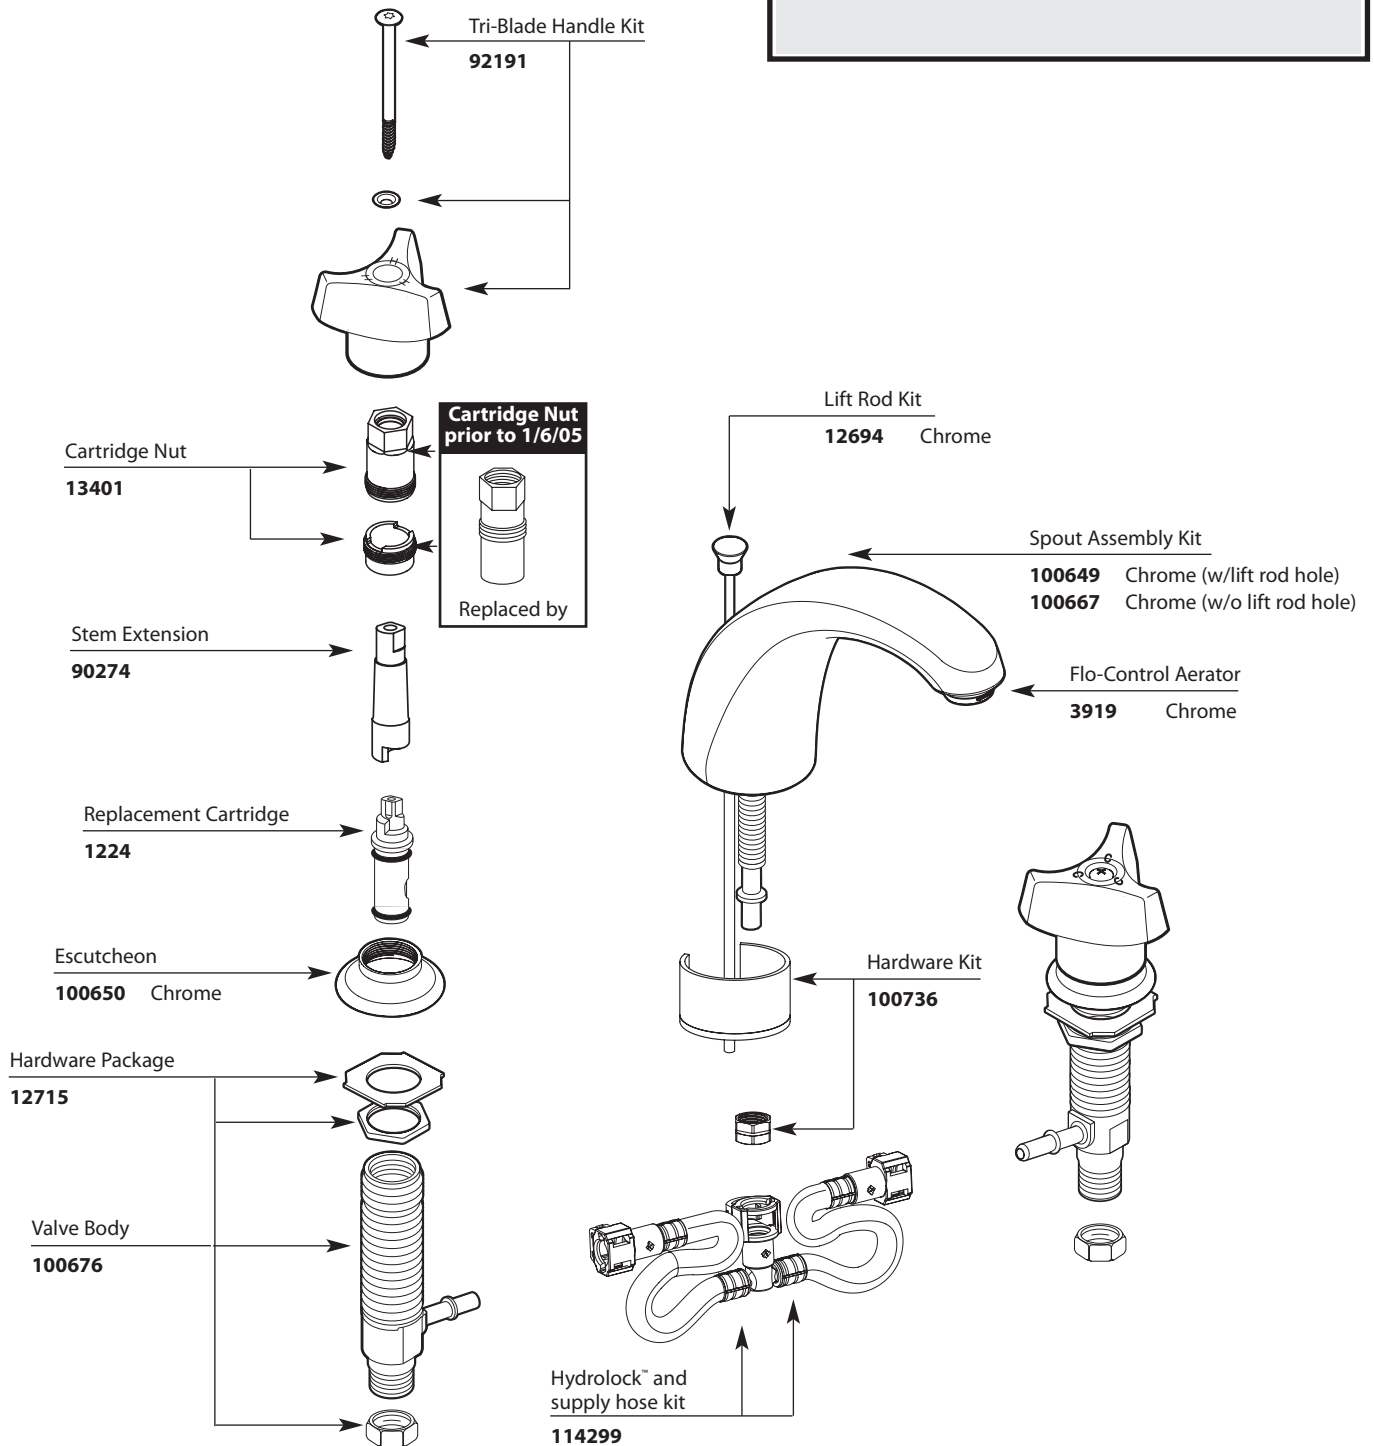

■ Order by Part Number

*There is more than 1 version of this model.
Page down to identify the version you have.*

Illustrated Parts

Two-Handle Widespread Lavatory Faucet		
MODEL	TYPE	FINISH
8962	Lav w/metal waste	Chrome
8966	Lav w/o waste	Chrome
DISCONTINUED SKUS		
8964	Lav w/grid waste	Chrome

■ Order by Part Number

Illustrated

Two-Handle Widespread Lavatory Faucet		
MODEL	TYPE	FINISH
8962	Lav w/metal waste	Chrome
8966	Lav w/o waste	Chrome
DISCONTINUED SKUS		
8964	Lav w/grid waste	Chrome