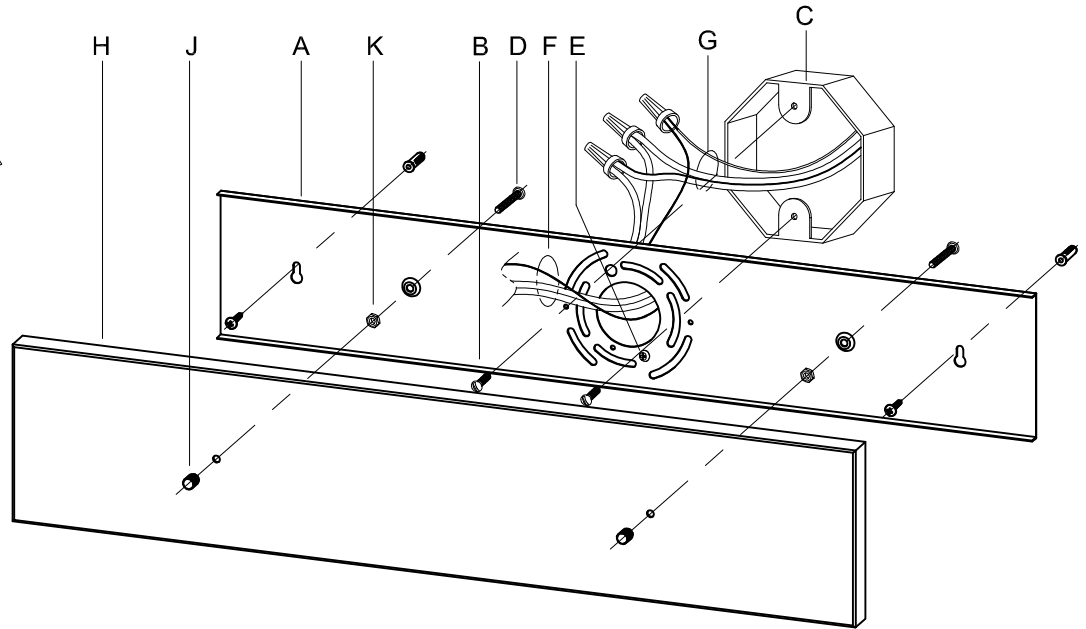

CAUTION: Read instructions carefully and turn electricity off at main circuit breaker panel before beginning installation.

300228, 300229

WARNING - If any Special Control Devices are used with this Fixture, Follow the Instructions Carefully to assure full compliance with N.E.C. requirements. If there are any questions, contact a Qualified Electrical Contractor.

CAUTION - All glass is fragile, use care when handling Glass component(s) and or Lamp(s).

CANOPY MOUNTING & WIRE CONNECTION ASSEMBLY STEPS:

1. D, E → A
2. K → D
3. B, A → C
4. F → G
5. H, J → D

FIXTURE ASSEMBLY STEPS: