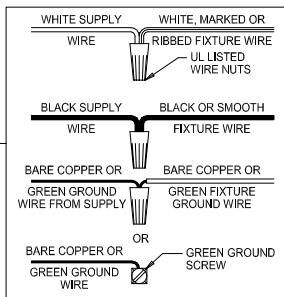

CAUTION: Read instructions carefully and turn electricity off at main circuit breaker panel before beginning installation.

300228, 300229

WARNING - If any Special Control Devices are used with this Fixture, Follow the Instructions Carefully to assure full compliance with N.E.C. requirements. If there are any questions, contact a Qualified Electrical Contractor.

CAUTION - All glass is fragile, use care when handling Glass component(s) and or Lamp(s).

CANOPY MOUNTING & WIRE CONNECTION ASSEMBLY STEPS:

1. D, E → A
2. K → D
3. B, A → C
4. F → G
5. H, J → D

FIXTURE ASSEMBLY STEPS: