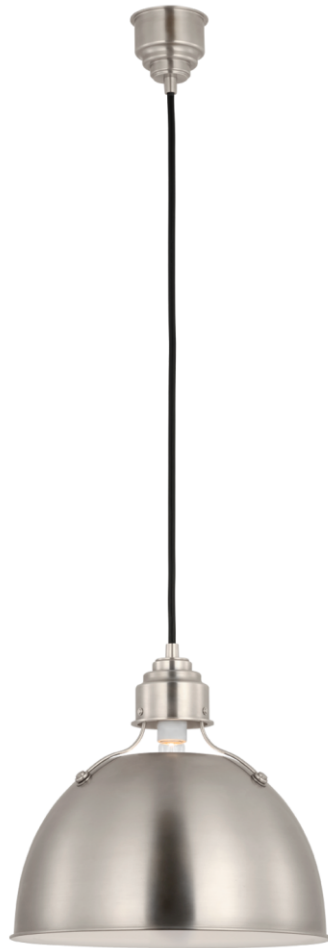

TEAR SHEET

Eugene Medium Pendant

Item # TOB 5013AN

Designer: Thomas O'Brien

O/A Height: 23.5" - 162"

Fixture Height: 14.5"

Min. Custom Height: 20"

Width: 15.5"

Canopy: 4" Round

Finishes: AN, AW, BZ, HAB

Socket: E26 Keyless

Wattage: 150 A21

Weight: 10 Pounds

Note: Height Not Adjustable After Installation | Requires Smaller Outlet Box