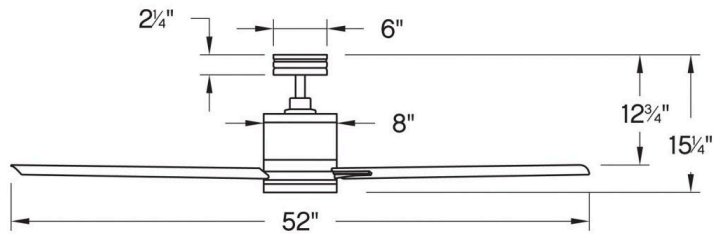

VAIL

902152FBN-LWD

VAIL 52" LED SMART FAN

DETAILS

FAN FINISH:	Brushed Nickel
GLASS:	Etched Opal
BLADE COUNT:	5
SLOPE DEGREE:	20

DIMENSIONS

WIDTH:	52"
HEIGHT:	15.3"

LIGHT SOURCE

LED NAME:	EL16W2835
VOLTAGE:	120v
LUMENS:	1320
CRI:	90

MOUNTING

CANOPY:	6" Dia.
LEAD WIRE:	1 X 76"

SHIPPING

CARTON LENGTH:	23
CARTON WIDTH:	10
CARTON HEIGHT:	12

Vail offers a transitional style with gently curved blades and an array of versatile finish options, while its integrated LED and DC motor technology deliver excellent energy efficiency. Wet-rated can be used for both indoor and outdoor spaces.