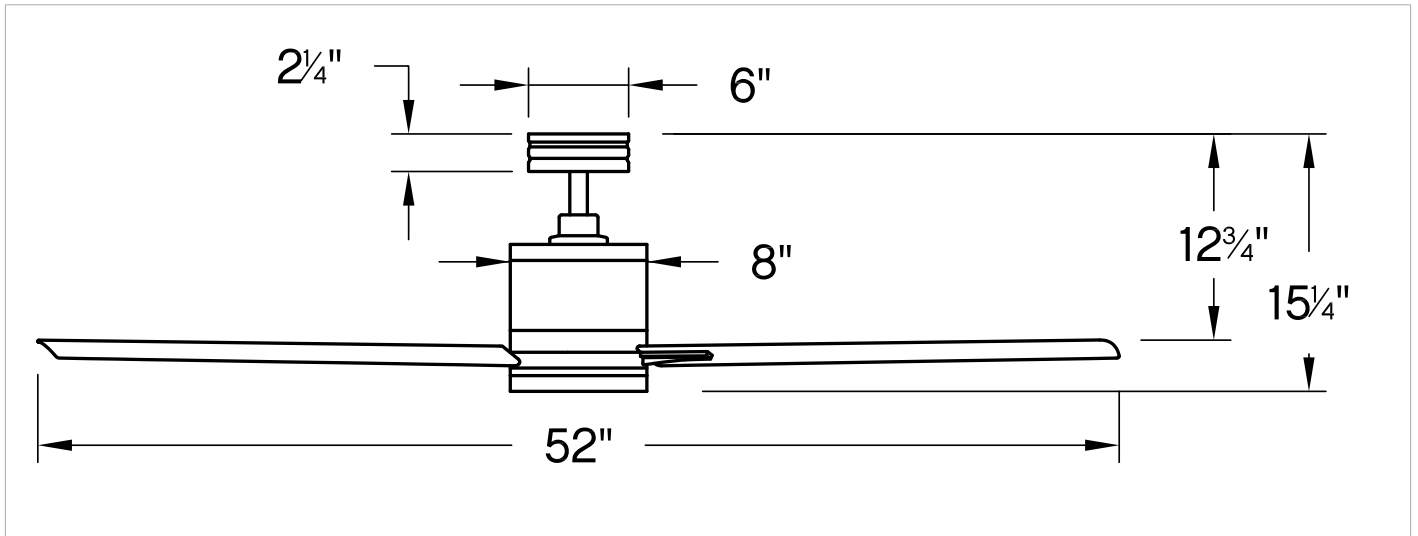

LED NAME:	EL16W2835
VOLTAGE:	120v
LUMENS:	1320
CRI:	90

MOUNTING

CANOPY:	6" Dia.
LEAD WIRE:	1 X 76"

SHIPPING

CARTON LENGTH:	23
CARTON WIDTH:	10
CARTON HEIGHT:	12

Vail offers a transitional style with gently curved blades and an array of versatile finish options, while its integrated LED and DC motor technology deliver excellent energy efficiency. Wet-rated can be used for both indoor and outdoor spaces.

HINKLEY

HINKLEY
33000 Pin Oak Parkway
Avon Lake, OH 44012

PHONE: (440) 653-5500
Toll Free: 1 (800) 446-5539

hinkley.com

VAIL 52" LED SMART FAN

902152FBN-LWD

PERFORMANCE SPECIFICATIONS	STANDARD	
	HIGH SPEED	AVERAGE SPEED
Airflow	6973	4582
EnergyUse	28.3	17
EnergyCost	8	5
Efficiency	247	263
AMPS	0.4	0.23
RPMS	160	103