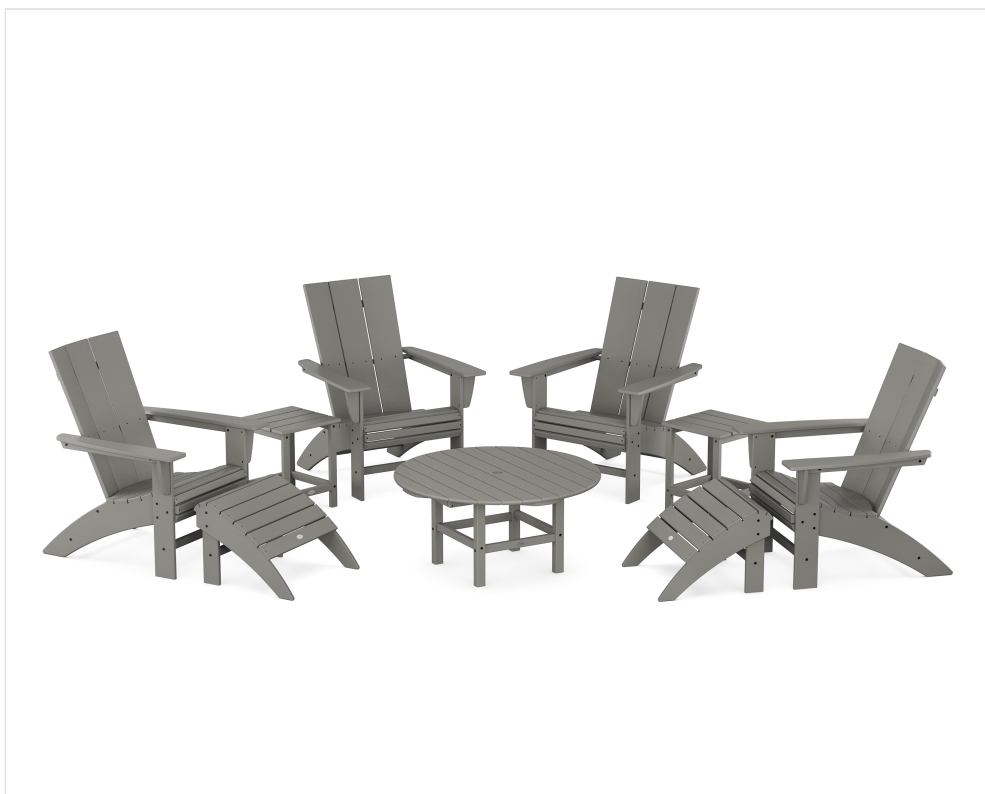

POLYWOOD®

Sustainable Outdoor Furniture

CLIMATE TUFF™
MATERIALS

COLORSTAY™
TECHNOLOGY

MADE IN
THE USA

CONSCIOUSLY
CRAFTED

Modern Curveback Adirondack Chair 9-Piece Conversation Set

BRAND | POLYWOOD®

COLLECTION | Modern Adirondack

SKU | PWS1482-1

SET WEIGHT + DIMENSIONS

Overall Set Weight	261.0 lbs
Recommended Minimum Space (Based on pictured configuration)	151.0" W x 41.0" H x 107.0" D

INDIVIDUAL ITEM DIMENSIONS

Qty	NAME	SKU	DIMENSIONS (W x H x D)
4	Modern Curveback Adirondack Chair	AD620	31.25" x 39.1" x 33.48"
2	Vineyard Curveback Adirondack Ottoman	OT 600	22.0" x 15.63" x 21.25"
2	Long Island 18" Side Table	ECT18	14.75" x 18.0" x 15.13"
1	Round 37" Conversation Table	RCT38	37.0" x 18.125" x 37.0"

AVAILABLE LUMBER COLORS