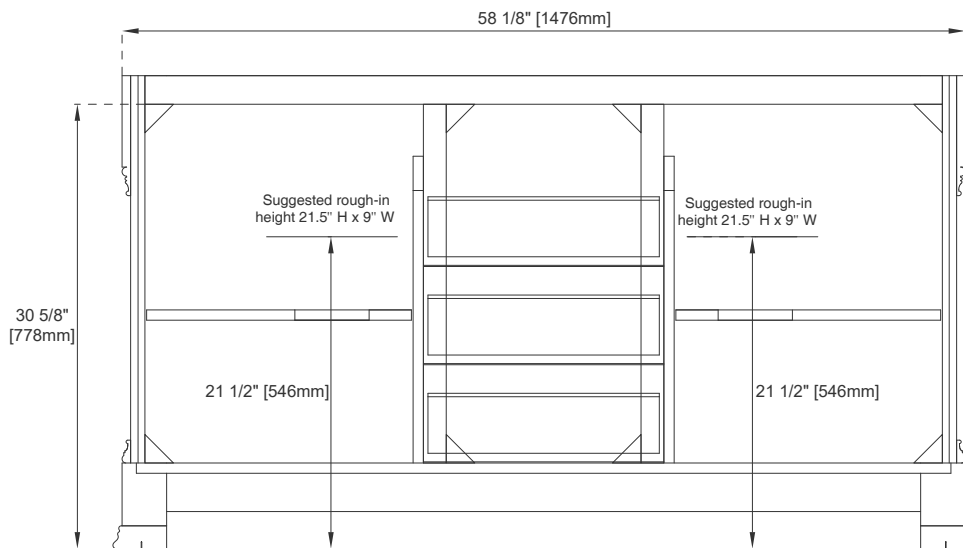

## Dimension

Width: 59-3/4"

Depth: 23-1/4"

Height: 32-5/8"

Rough-In Height: 21-1/2"

# JAMES MARTIN

VANITIES

Side View 1

Side View 2

Back View

All dimensions are nominal

Diagrams are of cabinet only—James Martin Optional Countertops and sinks are not shown

Visit website for warranty and installation information  
[www.jamesmartinvanities.com](http://www.jamesmartinvanities.com)