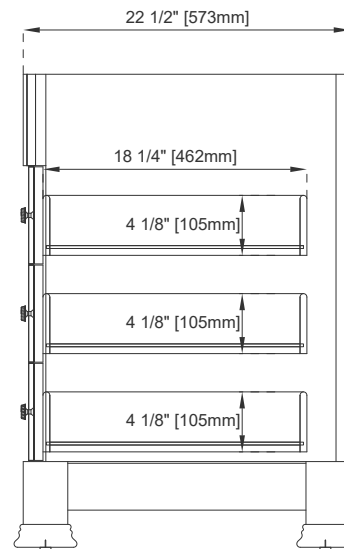

## Dimension

Width: 59-3/4"

Depth: 23-1/4"

Height: 32-5/8"

Rough-In Height: 21-1/2"

# JAMES MARTIN VANITIES

Top View

Knob

Front View

All dimensions are nominal

Diagrams are of cabinet only—James Martin Optional Countertops and sinks are not shown

Visit website for warranty and installation information  
[www.jamesmartinvanities.com](http://www.jamesmartinvanities.com)

# 60"D BROOKFIELD VANITY

147-114-5631

147-114-5681

147-114-5661

147-V60D-BW

147-114-5671

# JAMES MARTIN

VANITIES

Side View 1

Side View 2

Back View

All dimensions are nominal

Diagrams are of cabinet only—James Martin Optional Countertops and sinks are not shown

Visit website for warranty and installation information  
[www.jamesmartinvanities.com](http://www.jamesmartinvanities.com)