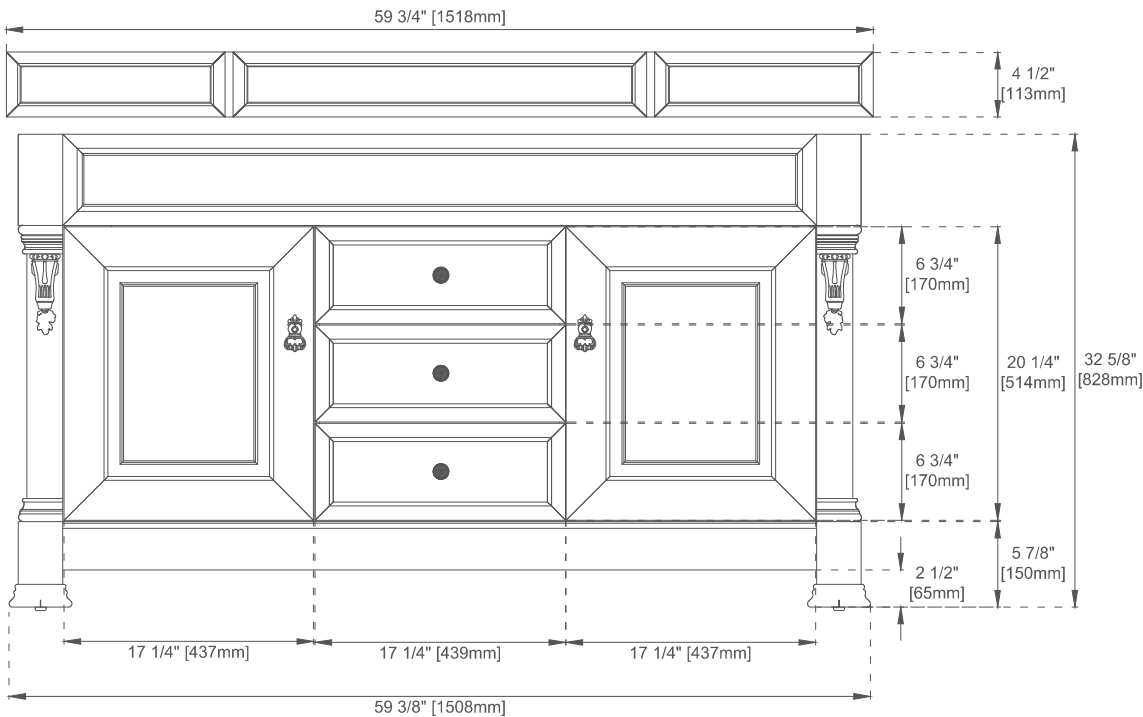

## Dimension

Width: 59-3/4"

Depth: 23-1/4"

Height: 32-5/8"

Rough-In Height: 21-1/2"

# JAMES MARTIN VANITIES

Top View

Knob

Front View

All dimensions are nominal

Diagrams are of cabinet only—James Martin Optional Countertops and sinks are not shown

Visit website for warranty and installation information  
[www.jamesmartinvanities.com](http://www.jamesmartinvanities.com)