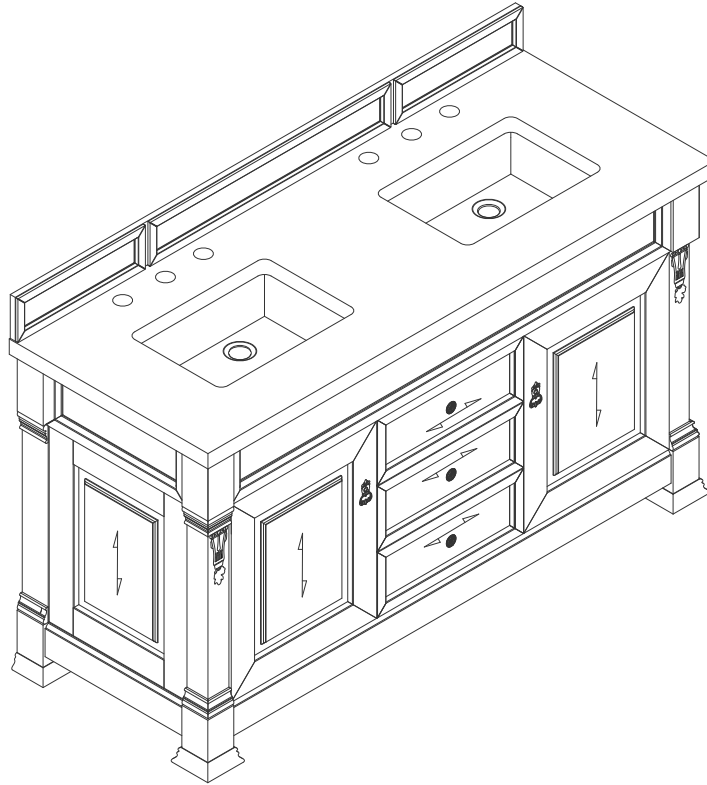

# 60"D BROOKFIELD VANITY

147-114-5631

147-114-5681

147-114-5661

147-V60D-BW

147-114-5671

**JAMES MARTIN**  
VANITIES

## Features and Materials

Solids: Yellow Poplar

Veneers: BNM/COK/WCH-Birch

Panels: Plywood and MDF

Installation Type: Floor Standing

Number of Basins: Two, with optional 3cm top

Vanity Top Included: NO, Optional 3cm Tops Available with Sinks

Optional Wooden Backsplash

Number of Doors: Two

Number of Drawers: Three

Assembly Type: Installation of optional 3cm top

Drawer Box Material and Construction: 12mm Plywood/English Dovetail

Joinery Hardware Material and Finish: Zinc Alloy in Antique Black Fits

## Dimension

Width: 59-3/4"

Depth: 23-1/4"

Height: 32-5/8"

Rough-In Height: 21-1/2"