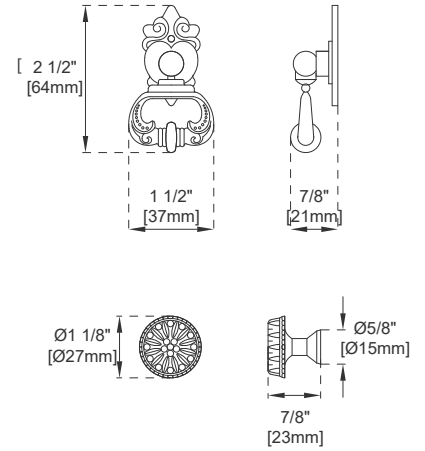

## Dimension

Width: 59-3/4"

Depth: 23-1/4"

Height: 32-5/8"

Rough-In Height: 21-1/2"

# 60"D BROOKFIELD VANITY

147-114-5631  
 147-114-5661  
 147-114-5671

147-114-5681  
 147-V60D-BW

# JAMES MARTIN VANITIES

Top View

Knob

Front View

All dimensions are nominal

Diagrams are of cabinet only—James Martin Optional Countertops and sinks are not shown

Visit website for warranty and installation information  
[www.jamesmartinvanities.com](http://www.jamesmartinvanities.com)

# JAMES MARTIN

VANITIES

Side View 1

Side View 2

Back View

All dimensions are nominal

Diagrams are of cabinet only—James Martin Optional Countertops and sinks are not shown

Visit website for warranty and installation information  
[www.jamesmartinvanities.com](http://www.jamesmartinvanities.com)