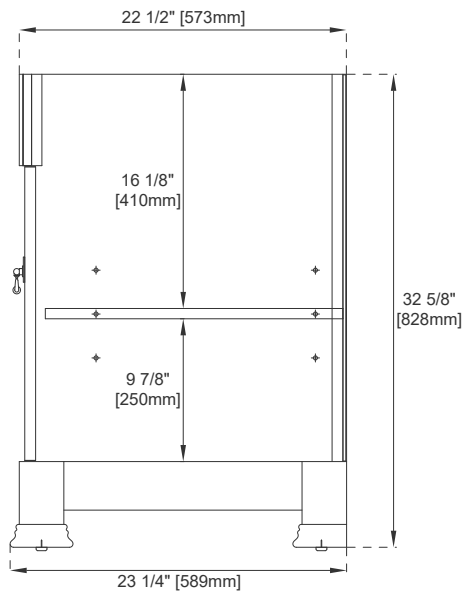

## Dimension

Width: 59-3/4"

Depth: 23-1/4"

Height: 32-5/8"

Rough-In Height: 21-1/2"

# JAMES MARTIN VANITIES

Top View

Knob

Front View

All dimensions are nominal

Diagrams are of cabinet only—James Martin Optional Countertops and sinks are not shown

Visit website for warranty and installation information  
[www.jamesmartinvanities.com](http://www.jamesmartinvanities.com)

# 60"D BROOKFIELD VANITY

147-114-5631

147-114-5681

147-114-5661

147-V60D-BW

147-114-5671

# JAMES MARTIN

VANITIES

Side View 1

Side View 2

Back View

All dimensions are nominal

Diagrams are of cabinet only—James Martin Optional Countertops and sinks are not shown

Visit website for warranty and installation information  
[www.jamesmartinvanities.com](http://www.jamesmartinvanities.com)