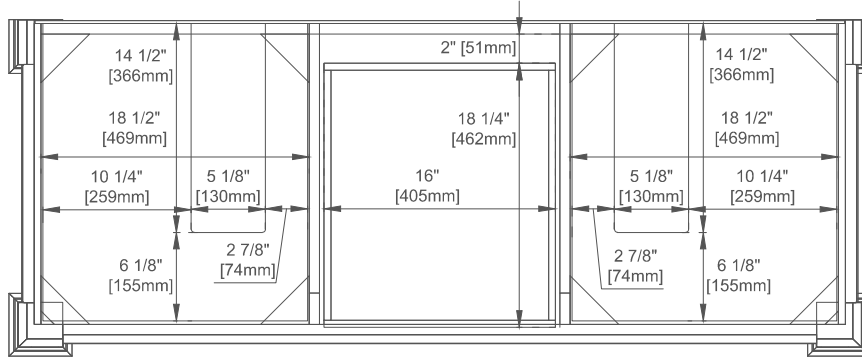

60"D BROOKFIELD VANITY

147-114-5631
147-114-5661
147-114-5671

147-114-5681
147-V60D-BW

JAMES MARTIN VANITIES

Top View