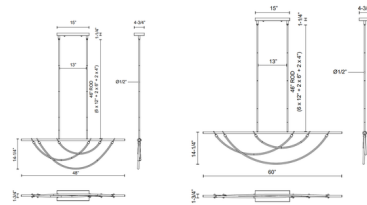

Description

The Aryas Linear Island Light is inspired by haute couture jewelry. This necklace type linear piece features three ribbons of illumination that cast warm shadows across your room. The ribbons can be adjusted slightly over the slim bar. Sloped ceiling up to 45 degrees.

Shown in vintage brass / frosted

Specifications

COLOR Frosted
BODY FINISH Vintage Brass
WATTAGE 38W
DIMMER Low Voltage Electronic
DIMENSIONS 48"L x 1.75"W x 14.25"H
INTEGRATED LED MODULE 3 x LED/12.66W/120V LED
COUNTRY OF ORIGIN China