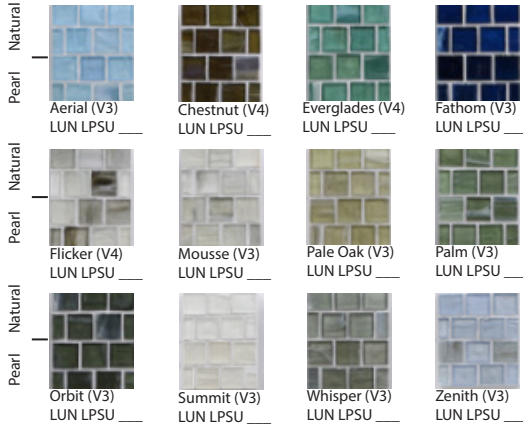

**TECHNICAL SPECIFICATIONS**

-   
V3 Moderate Variation
-   
V4 Substantial Variation
-   
Special Order Domestic
-   
Walls, Residential Bath Floors
-   
Frost Resistant
-   
Full Cartons Only
-   
Contains Recycled Content

**COLORS**

**PATTERNS \***

**SIZE/DESCRIPTION**

1" x 1" x 1/4" x 6mm Offset  
(sheet = 12.45" x 12.41")  
1" x 3 x 1/4" x 6mm Offset  
(sheet = 9.46" x 12.49")  
Mingle 1" x 3", 1-1/2" x 3" x 6mm  
(sheet = 9.46" x 13")  
Pulse 1-1/4" x 2-3/8" x 6mm  
(sheet = 9.97" x 10.99")

**FINISH**

Natural (N)  
Pearl (P)

\*Available in all colors/finishes  
\*\*Paper-Faced mounting

Please see [virginiatile.com](http://virginiatile.com) for details

**TECHNICAL SPECIFICATIONS**

-   
V3 Moderate Variation
-   
V4 Substantial Variation
-   
Special Order Domestic
-   
Walls, Residential Bath Floors
-   
Frost Resistant
-   
Full Cartons Only
-   
Contains Recycled Content

**FINISH**

Natural (N)  
Pearl (P)

\*Available in all colors/finishes  
\*\*Paper-Faced mounting

Please see [virginiatile.com](http://virginiatile.com) for details