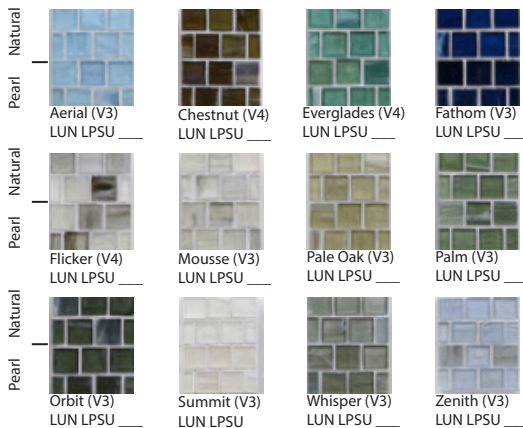

**FINISH**

Natural (N)  
Pearl (P)

\*Available in all colors/finishes  
\*\*Paper-Faced mounting

Please see [virginiatile.com](http://virginiatile.com) for details

**TECHNICAL SPECIFICATIONS**

-   
V3 Moderate Variation
-   
V4 Substantial Variation
-   
Special Order Domestic
-   
Walls, Residential Bath Floors
-   
Frost Resistant
-   
Full Cartons Only
-   
Contains Recycled Content

**COLORS**

**PATTERNS \***

**SIZE/DESCRIPTION**

1" x 1" x 1/4" x 6mm Offset  
(sheet = 12.45" x 12.41")  
1" x 3 x 1/4" x 6mm Offset  
(sheet = 9.46" x 12.49")  
Mingle 1" x 3", 1-1/2" x 3" x 6mm  
(sheet = 9.46" x 13")  
Pulse 1-1/4" x 2-3/8" x 6mm  
(sheet = 9.97" x 10.99")

**FINISH**

Natural (N)  
Pearl (P)

\*Available in all colors/finishes  
\*\*Paper-Faced mounting

Please see [virginiatile.com](http://virginiatile.com) for details