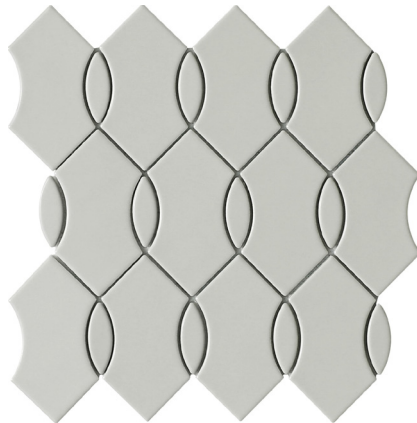

Arabesque, petal, and wave motifs are the backbone for Mythos™. The Greek mythology-inspired collection features classic shapes perfect for decorative looks at home. Available in black, gray and white for a seamless fit into any design - while still making a signature impact.

# MYTHOS™

*Glazed Ceramic Mosaic*

Arabesque Black

Arabesque Gray

Arabesque White

Petal Black

Petal Gray

Petal White

Wave Black

Wave Gray

Wave White

Sizes			
	11" x 12" Mesh 10.63" x 11.75"	11" x 13" Mesh 10.71" x 13.11"	12" x 12" Mesh 12.20" x 12.24"
Thickness	7mm	7mm	7mm
Testing	Shade Variation Rating		
Results*	VI		