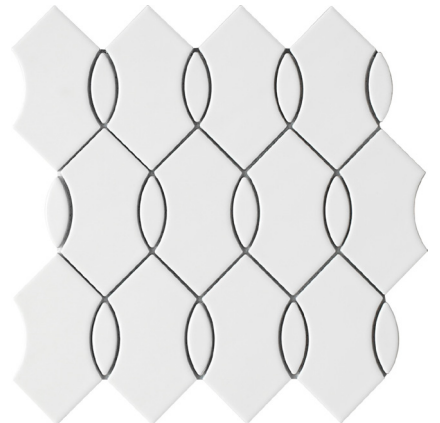

Arabesque, petal, and wave motifs are the backbone for Mythos™. The Greek mythology-inspired collection features classic shapes perfect for decorative looks at home. Available in black, gray and white for a seamless fit into any design - while still making a signature impact.

# MYTHOS™

*Glazed Ceramic Mosaic*

Arabesque Black

Arabesque Gray

Arabesque White

Petal Black

Petal Gray

Petal White

Wave Black

Wave Gray

Wave White

Sizes			
	11" x 12" Mesh 10.63" x 11.75"	11" x 13" Mesh 10.71" x 13.11"	12" x 12" Mesh 12.20" x 12.24"
Thickness	7mm	7mm	7mm
Testing	Shade Variation Rating		
Results*	VI		