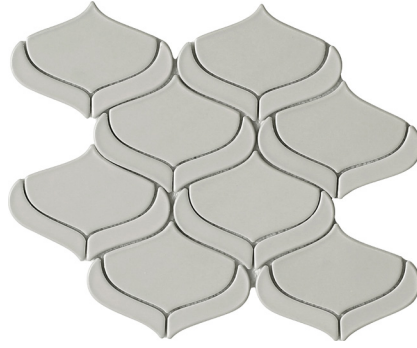

Arabesque, petal, and wave motifs are the backbone for Mythos™. The Greek mythology-inspired collection features classic shapes perfect for decorative looks at home. Available in black, gray and white for a seamless fit into any design - while still making a signature impact.

# MYTHOS™

*Glazed Ceramic Mosaic*

Arabesque Black

Arabesque Gray

Arabesque White

Petal Black

Petal Gray

Petal White

Wave Black

Wave Gray

Wave White

Sizes			
	11" x 12" Mesh 10.63" x 11.75"	11" x 13" Mesh 10.71" x 13.11"	12" x 12" Mesh 12.20" x 12.24"
Thickness	7mm	7mm	7mm
Testing	Shade Variation Rating		
Results*	VI		