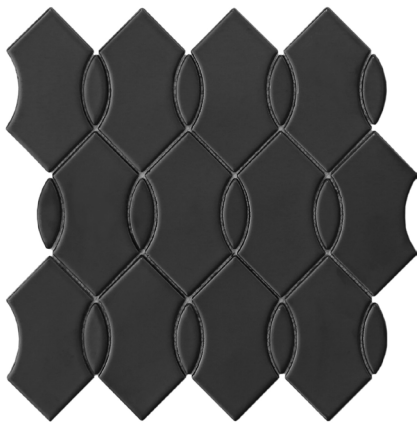

Arabesque, petal, and wave motifs are the backbone for Mythos™. The Greek mythology-inspired collection features classic shapes perfect for decorative looks at home. Available in black, gray and white for a seamless fit into any design - while still making a signature impact.

# MYTHOS™

*Glazed Ceramic Mosaic*

Arabesque Black

Arabesque Gray

Arabesque White

Petal Black

Petal Gray

Petal White

Wave Black

Wave Gray

Wave White

Sizes			
	11" x 12" Mesh 10.63" x 11.75"	11" x 13" Mesh 10.71" x 13.11"	12" x 12" Mesh 12.20" x 12.24"
Thickness	7mm	7mm	7mm
Testing	Shade Variation Rating		
Results*	VI		