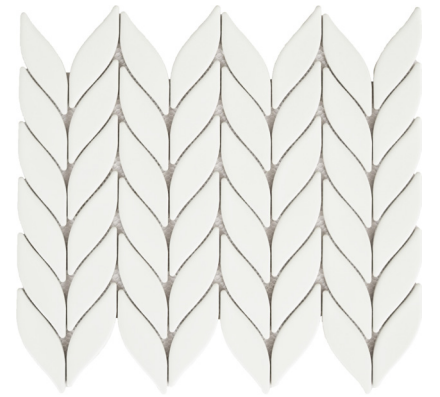

Arabesque, petal, and wave motifs are the backbone for Mythos™. The Greek mythology-inspired collection features classic shapes perfect for decorative looks at home. Available in black, gray and white for a seamless fit into any design - while still making a signature impact.

# MYTHOS™

*Glazed Ceramic Mosaic*

Arabesque Black

Arabesque Gray

Arabesque White

Petal Black

Petal Gray

Petal White

Wave Black

Wave Gray

Wave White

Sizes			
	11" x 12" Mesh 10.63" x 11.75"	11" x 13" Mesh 10.71" x 13.11"	12" x 12" Mesh 12.20" x 12.24"
Thickness	7mm	7mm	7mm
Testing	Shade Variation Rating		
Results*	VI		