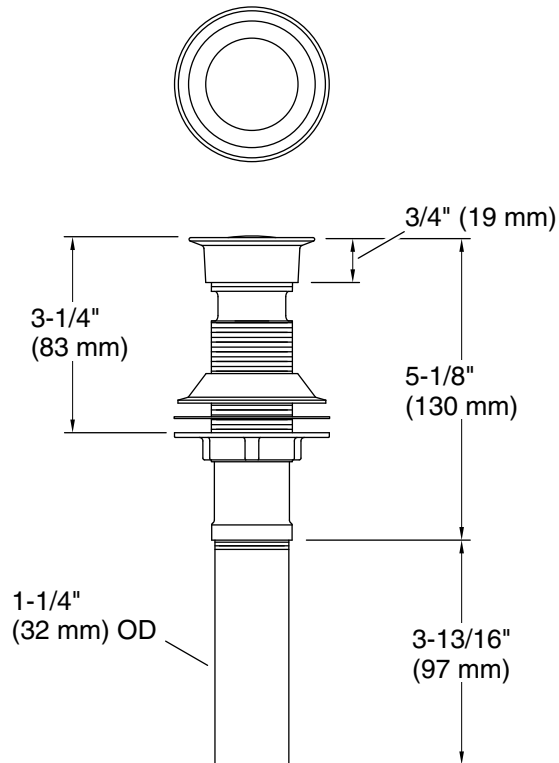

Features

- Without overflow
- 1-1/4" (32 mm) connection
- Fluid design lines for ease of cleaning

Material

- Solid-brass construction for durability and reliability

Recommended Replacements

- This product is replaced by K-33151 Clicker drain without overflow.

Recommended Products/Accessories

K-23726 Drain treatment

Codes/Standards

ASME A112.18.2/CSA B125.2

KOHLER® One-Year Limited Warranty

See website for detailed warranty information.

Technical Information

All product dimensions are nominal.

Material: Brass

Notes

Install this product according to the installation instructions.