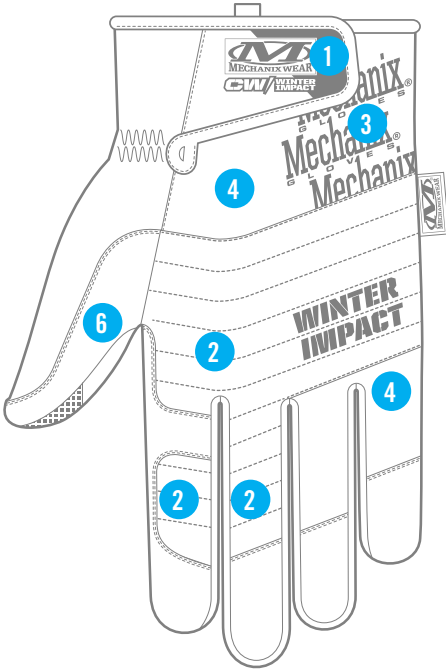

COLDWEATHER WINTER IMPACT

COLD WEATHER HAND PROTECTION

When the cold front moves in, reach for a pair of Winter Impact gloves to beat the elements. Comfortable micro-fleece lines the entire glove and C40 3M™ Thinsulate™ traps warm air to help regulate your body temperature in the bitter cold. The Winter Impact's rugged nylon outer features EVA foam knuckle padding to protect the back of your hand from unexpected impact and abrasions during cold weather work. Stay connected to your touchscreen devices, without removing your gloves, with AX™ Double Connect on your thumb and index finger. The palm features rugged Armortex® reinforcement, making the Winter Impact an essential cold weather tool.

NUCKLE GUARD

Accordion knuckle guard with EVA foam padding extends to the index and middle finger.

GRIP

Rugged Armortex® palm provides durable gripping power.

COLDWEATHER WINTER IMPACT

AVAILABLE COLORS

MCW-WA BLACK

XXXS	XXS	XS	S	M	L	XL	XXL	XXXL
05	06	07	08	09	10	11	12	13

FEATURES

- 1 Hook and loop top closure provides a secure fit with outerwear.
- 2 Accordion knuckle guard with EVA foam padding extends to the index and middle finger.
- 3 C40 3M™ Thinsulate™ traps warm air to help regulate your body temperature.
- 4 Water-resistant nylon back-of-hand protects against the elements.
- 5 AX™ Double Connect touchscreen capable thumb and index finger.
- 6 Rugged Armortex® palm and thumb reinforcement provide abrasion resistance.
- 7 Overlapping palm construction reduces material bunching when operating hand tools.
- 8 Embossed fingertip pattern improves gripping power.
- 9 Removable spring clip keeps your gloves organized for easy storage.