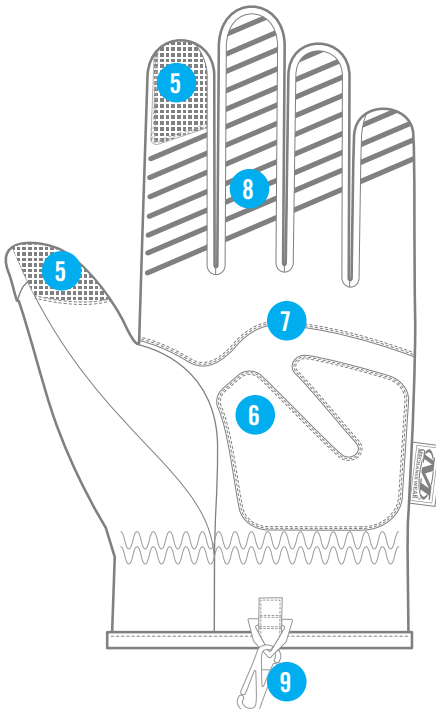

CERTIFICATIONS

INTENDED USES

- Cold Weather Work

FURTHER INFORMATION AVAILABLE AT:

Ref: Cold Weather Winter Impact

USA
1-800-222-4296
CANADA
1-877-278-5822

Mechanix Wear, Inc.
28525 Witherspoon Parkway
Valencia CA 91355
www.mechanix.com

Product is imported