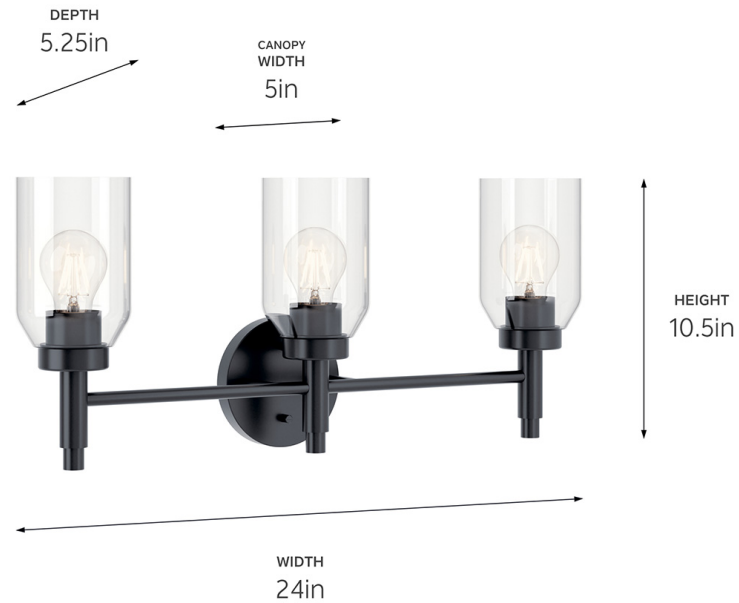

SPECIFICATIONS

Certifications/Qualifications

ADA Compliant	No
Prop65	No
Location Rating	Damp kichler.com/warranty

Dimensions

Height	10.5"
Width	24"
Height From Center Of Wall Opening (Spec Sheet)	8"
Depth	5.25"
Weight	6.3 LBS
Canopy Width	5"
Canopy Depth	1"

Electrical

Input Voltage	120 V

Light Source

Light Source	Bulb
Lamp Included	Not Included
# Of Bulbs/LED Modules	3
Max Or Nominal Watt	75 W
Lamp Type	A
Socket Type	E26 (Medium)
Dimmable	Yes

Mounting/Installation

Interior/Exterior	Interior Product
Mounting Weight	4.05 LBS
Install Glass Up Or Down	Both
Lead Wire Length	6
Wire Connectors	Wire Nuts

FIXTURE ATTRIBUTES

Housing/Glass

Primary Material	Steel
Shade Included	No

Product/Ordering Information

SKU	55185BK
Finish	Black
UPC	783927047180

Finishes

- Black
- Brushed Nickel
- Champagne Bronze™
- Chrome