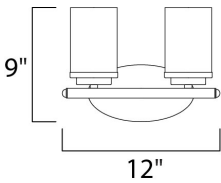

**MEASUREMENTS**

DIMENSION : 12" W x 9" H x 6" Ext  
 BACK PLATE : 6.75" HCO  
 CANOPY : 4.5" W x 0.79" H x 8.25" L  
 HANGING WEIGHT : 2.1 lb

**LAMPING**

INPUT VOLTAGE : 120V  
 BULB : 2 x 60W Incandescent E26 Medium , 120W Total  
 BULB INCLUDED : (Not Included)  
 LIGHTING\_DIRECTION : Omni