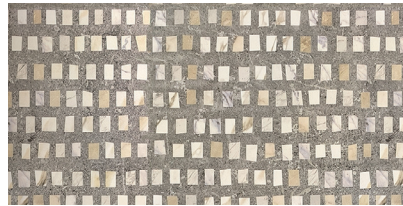

Vero™ embodies modern artistry with timeless grace. Its geometric forms and abstract patterns unite in a refined harmony reminiscent of old-world craftsmanship. Each piece evokes an air of elevated sophistication—luxury captured in sculptural design. With Vero, surfaces become statement works of art, inviting excitement, allure, and a sense of enduring elegance into every space.

VERO™
Glazed Porcelain

REDEFINED LUXURY
METALLIC GLAZING

ADDITIONAL FIRING PROCESS
ETCHES IT INTO THE TILE

WALL RESIDENTIAL COMMERCIAL INDOOR

Drip Ice

Drip Pewter

Drip Copper

Grid Warm

Grid Sabbia

Tide Ice

Tide Blue

Gem Cool

Link Cool

Zag Cool

Bloom Cool

Gem Warm

Link Warm

Zag Warm

Bloom Warm

Sizes					
	24" x 47" 23.54" x 47.17"	8" x 8" 7.8" x 7.8"			
Thickness	9mm	9mm			
Grout Joint Recommendation	Check Website	Check Website			
Testing	Breaking Strength C648	Chemical Resistance C650	Water Absorption C373	Scratch Hardness MOHS	Shade Variation Rating
	Results*	Check Website	Check Website	Check Website	Check Website