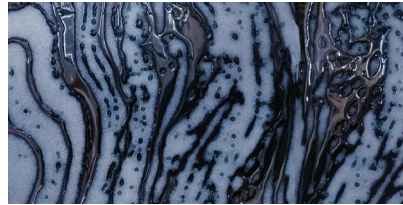

Vero™ embodies modern artistry with timeless grace. Its geometric forms and abstract patterns unite in a refined harmony reminiscent of old-world craftsmanship. Each piece evokes an air of elevated sophistication—luxury captured in sculptural design. With Vero, surfaces become statement works of art, inviting excitement, allure, and a sense of enduring elegance into every space.

VERO™
Glazed Porcelain

REDEFINED LUXURY
METALLIC GLAZING

ADDITIONAL FIRING PROCESS
ETCHES IT INTO THE TILE

WALL RESIDENTIAL COMMERCIAL INDOOR

Drip Ice

Drip Pewter

Drip Copper

Grid Warm

Grid Sabbia

Tide Ice

Tide Blue

Gem Cool

Link Cool

Zag Cool

Bloom Cool

Gem Warm