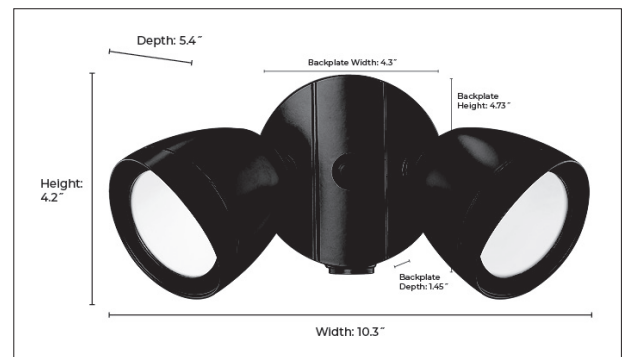

FINISHES

MW - Matte White
 PBK - Powder Coated Black
 PBZ - Powder Coated Bronze

DIMENSIONS

Width 10.3"
 Height 4.2"
 Ext. 5.4"
 Backplate Width 4.3"
 Backplate Height 4.3"
 Backplate Depth 1.45"
 Weight 3.25 lbs

MATERIAL

Aluminum

GLASS

Clear

LAMPING

Lumens 1400
 Color temperature 3000K
 CRI 80
 LED (2) 20W
 Voltage 120W

CERTIFICATION

UL Listed Wet Location

Item Number

SKUs 18002 MW
 18002 PBK
 18002 PBZ

18002 MW

18002 PBK

18002 PBZ

- Weather-resistant aluminum housing with plastic shade.
- 40° Light Beam Angle.
- Easy installation.
- Lasts up to 50,000 hours.
- 5 year warranty.