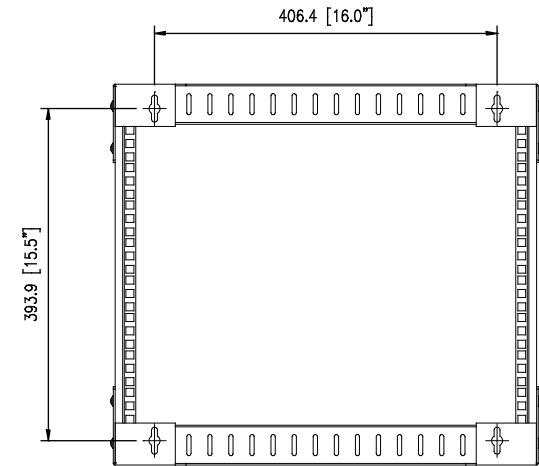

8 7 6 5 4 3 2 1

F
E
D
C
B
A

THIRD ANGLE PROJECTION

GENERAL NOTES

DIMENSIONS ARE IN MM - DO NOT SCALE
 THIS DOCUMENT CONTAINS CONFIDENTIAL, PROPRIETARY INFORMATION THAT IS PROPERTY OF STARTECH.COM

PRODUCT ID	RK812WALLO		
DESCRIPTION	8U 19" Wall Mount Network Rack - 12" Deep 2 Post Open Frame		
DO NOT SCALE	SHEET: 1 OF: 1	UPLOAD DATE: 6/15/2022	