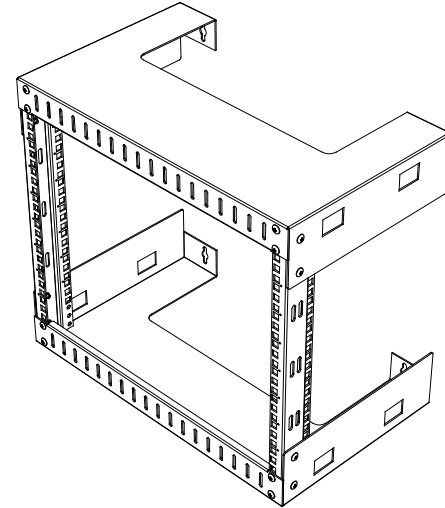

8 7 6 5 4 3 2 1

F
E
D
C
B
A

THIRD ANGLE PROJECTION

GENERAL NOTES

DIMENSIONS ARE IN MM - DO NOT SCALE
 THIS DOCUMENT CONTAINS CONFIDENTIAL, PROPRIETARY INFORMATION THAT IS PROPERTY OF STARTECH.COM

PRODUCT ID	RK812WALLO		
DESCRIPTION	8U 19" Wall Mount Network Rack - 12" Deep 2 Post Open Frame		
DO NOT SCALE	SHEET: 1 OF: 1	UPLOAD DATE: 6/15/2022	