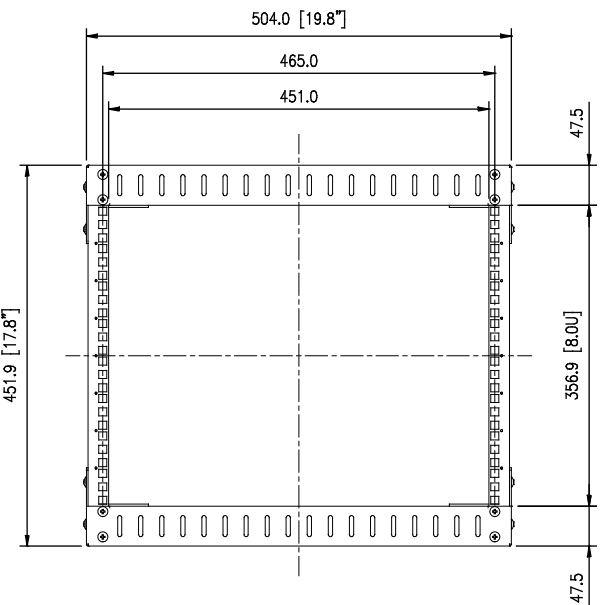

8 7 6 5 4 3 2 1

F
E
D
C
B
A

THIRD ANGLE PROJECTION

GENERAL NOTES

DIMENSIONS ARE IN MM - DO NOT SCALE
 THIS DOCUMENT CONTAINS CONFIDENTIAL, PROPRIETARY INFORMATION THAT IS PROPERTY OF STARTECH.COM

PRODUCT ID	RK812WALLO		
DESCRIPTION	8U 19" Wall Mount Network Rack - 12" Deep 2 Post Open Frame		
DO NOT SCALE	SHEET: 1 OF: 1	UPLOAD DATE: 6/15/2022	

8 7 6 5 4 3 2 1