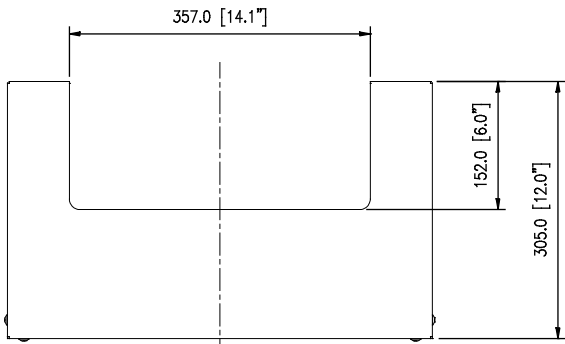

8 7 6 5 4 3 2 1

F
E
D
C
B
A

THIRD ANGLE PROJECTION

GENERAL NOTES

DIMENSIONS ARE IN MM - DO NOT SCALE
 THIS DOCUMENT CONTAINS CONFIDENTIAL, PROPRIETARY INFORMATION THAT IS PROPERTY OF STARTECH.COM

PRODUCT ID	RK812WALLO		
DESCRIPTION	8U 19" Wall Mount Network Rack - 12" Deep 2 Post Open Frame		
DO NOT SCALE	SHEET: 1 OF: 1	UPLOAD DATE: 6/15/2022	