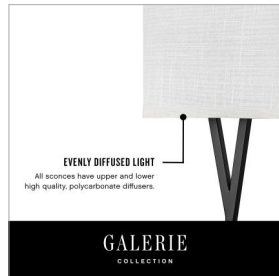

GALERIE

COLLECTION

AXIS OFF WHITE

41104BK

TWO LIGHT SCONCE

Creativity meets practicality in Axis. Featuring a classic crossed-stem design, its shade comes in Off White Linen or Heather Gray Linen, complemented by a Black or Heritage Brass finish. This LED sconce is fully dimmable and ADA compliant.

DETAILS	
FINISH:	Black
MATERIAL:	Steel
SHADE:	Off White Linen

DIMENSIONS	
WIDTH:	15"
HEIGHT:	12.5"
WEIGHT:	5.4lb
BACK PLATE:	13.50"W X 7.25"H
EXTENSION:	3"
TOP TO OUTLET:	4.25"

LIGHT SOURCE	
LIGHT SOURCE:	Integrated LED
LED NAME:	EL2G16W7W1
VOLTAGE:	120v
COLOR TEMP:	3000
LUMENS:	2800
CRI:	95
INCANDESCENT EQUIVALENCY:	2 x 100w
DIMMABLE:	Yes - CL Type Dimmer (SSL7A)

SHIPPING	
CARTON LENGTH:	17.5
CARTON WIDTH:	17
CARTON HEIGHT:	19
CARTON WEIGHT:	10.8

PRODUCT DETAILS:

- Mounting hardware is hidden on the backplate to ensure a clean silhouette
- Suitable for use in dry (indoor) locations as defined by NEC and CEC. Meets United States UL Underwriters Laboratories & CSA Canadian Standards Association Product Safety Standards
- Merging modern and classic elements, the Galerie collection offers a selection of LED ceiling and sconce fixtures with unique details that effortlessly balance a variety of spaces with form and function. The complementary contours, materials and finishes allow each silhouette to be used in unison or easily combined with other Galerie pieces.
- Fixture is ADA compliant and adheres to the standards and guidelines listed by the Americans with Disabilities Act
- Meets California Energy Commission 2013 & 2016 Title regulations/JA8
- LED components carry a 5-year limited warranty
- Diffusers are made of high transmittance, high diffusion, color stable LDA-filled polycarbonate to maximize delivered lumens.
- Fixture mounting plate supports both junction box and direct wire install of either Romex or Conduit.