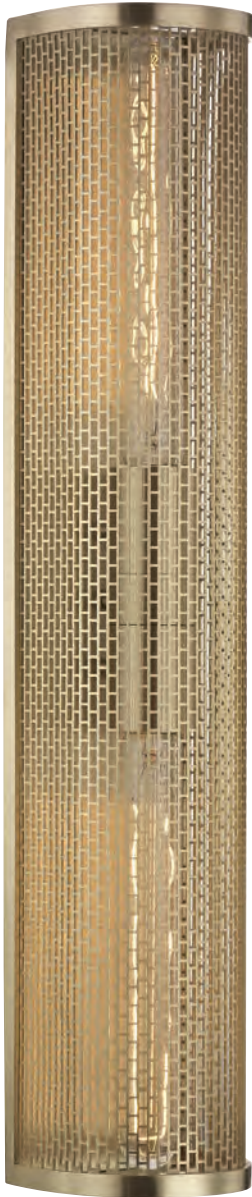

H151102-AGB
ADA