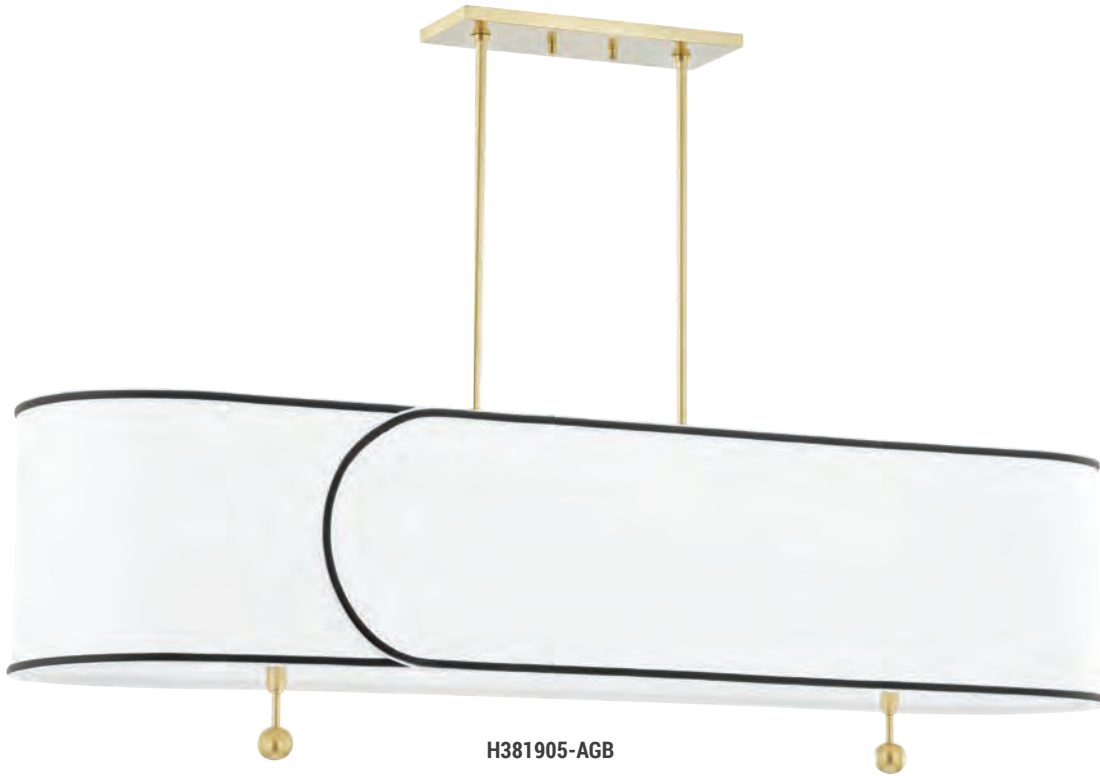

ZARA

ITEM	DIMENSIONS	CANOPY	SHADE	MATERIAL	BULBS	FINISHES
H381905	47.25"W x 18"Min H – 45"Max H	12.75"L x 4.75"W	47.25"W x 10.25"H	Belgian Linen	5 60 w/m Not Included	Aged Brass (AGB) Polished Nickel (PN)

Max H measurement includes (2) 3" stems, (2) 6" stems, (2) 12" stems, (2) 18" stems, and hang-straight canopy.

1.800.814.3993