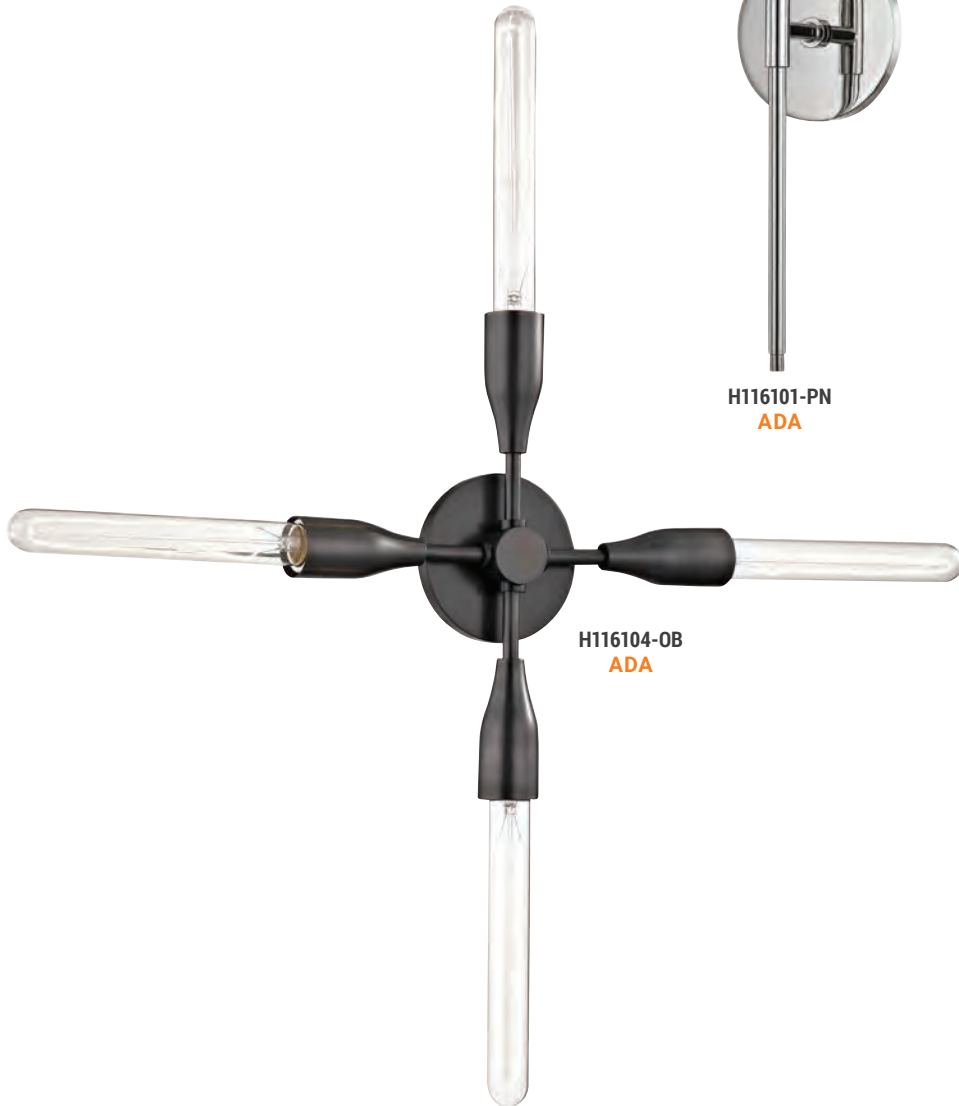

H116104-OB
ADA

ITEM	DIMENSIONS	BACKPLATE	BULBS	FINISHES
H116101	4.75"W x 23.25"H x 3.5"E	4.75"D	1 75 w/m BLB-75-T10-9.5 Included	Aged Brass (AGB) Old Bronze (OB) Polished Nickel (PN)
H116102	4.75"W x 29.75"H x 3.5"E	4.75"D	2 75 w/m BLB-75-T10-9.5 Included	
H116104	29.75"W x 29.75"H x 3.75"E	4.75"D	4 75 w/m BLB-75-T10-9.5 Included