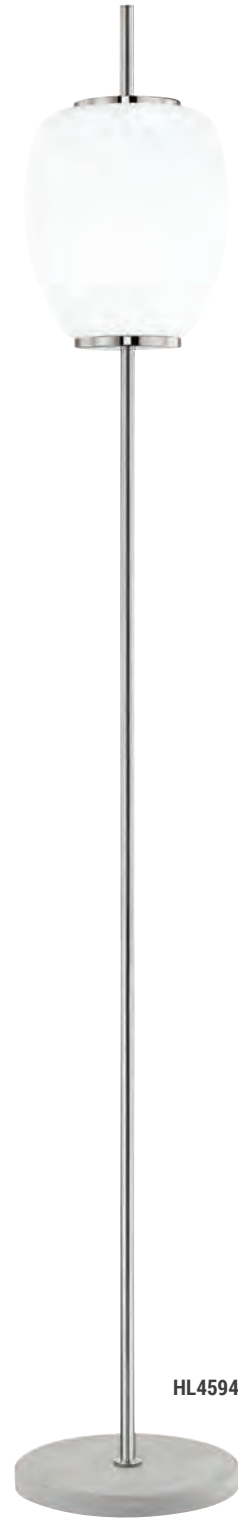

PHOTO, STEVE AND NIKKI CARLSON OF COTTAGE AND SEA

BAILEE

HL459401-AGB

HL459401-OB

HL459401-PN

ITEM	DIMENSIONS	BASE	BULBS	FINISHES
HL459401	10"W x 63"H	10.25"D	1 60 w/m Not Included	Aged Brass (AGB) Old Bronze (OB) Polished Nickel (PN)