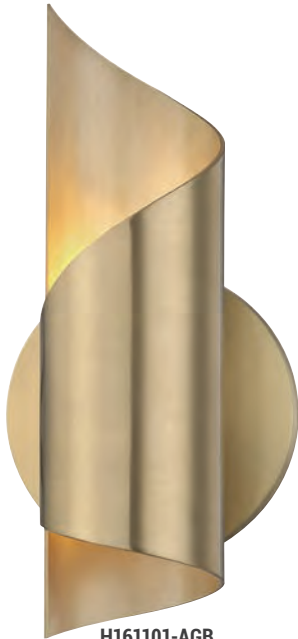

## EVIE

H161101-AGB  
ADA

H161101-OB  
ADA

H161101-PN  
ADA

ITEM	DIMENSIONS	BACKPLATE	BULBS	FINISHES
H161101	4.75"W x 10"H x 3.75"E	4.75"D	1 4W G9 LED BLB-4W-G9 Included	Aged Brass (AGB) Old Bronze (OB) Polished Nickel (PN)