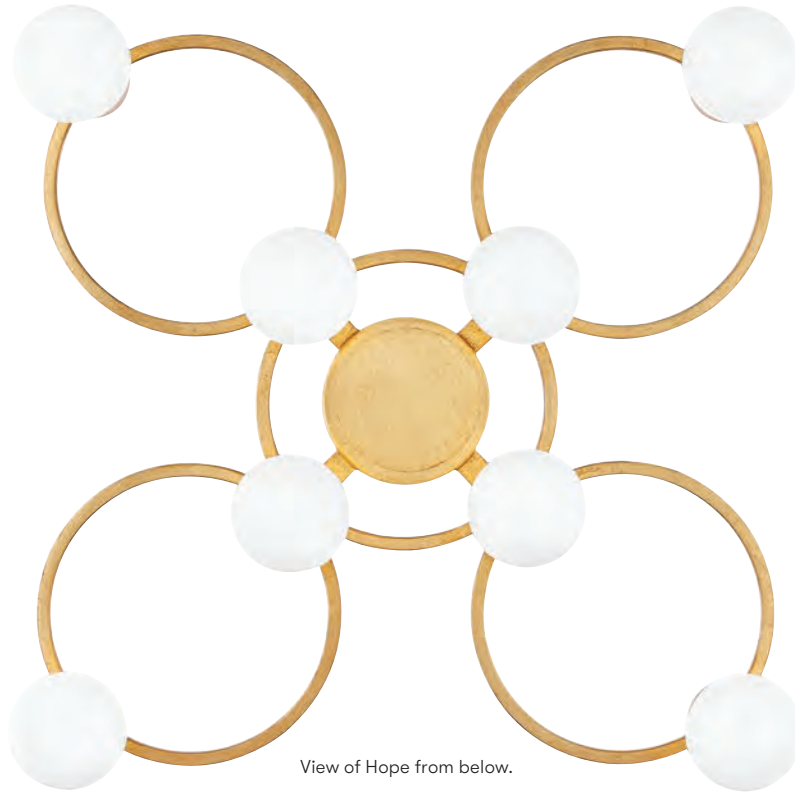

View of Hope from below.

ITEM	DIMENSIONS	CANOPY	BULBS	FINISHES
H413608	28"D x 6.5"H	4.75"D	8 60 w/m G25 Not Included	Gold Leaf (GL)