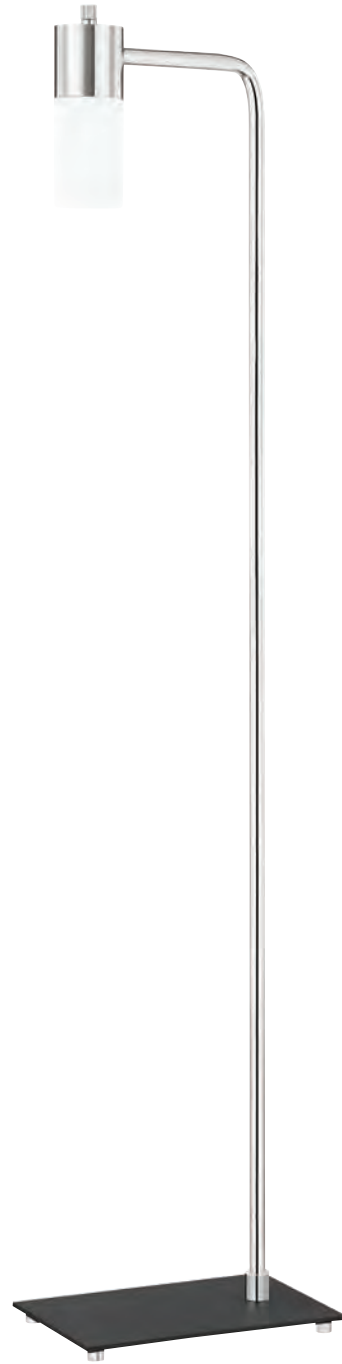

HL461401-PN

ITEM	DIMENSIONS	BASE	BULBS	FINISHES
HL461401	11"W x 49"H	7"W x 10.5"L	1 4W G9 LED BLB-4W-G9 Included	Aged Brass (AGB) Polished Nickel (PN)