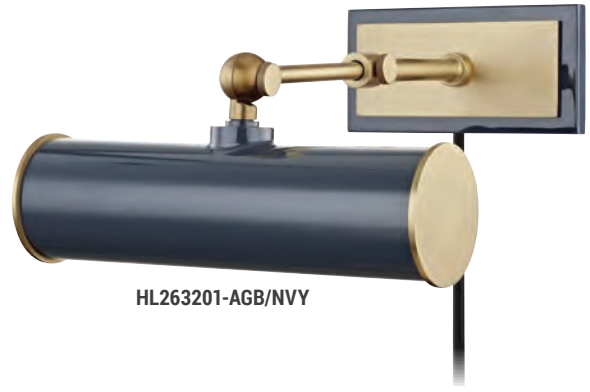

HL263201-AGB/NVY