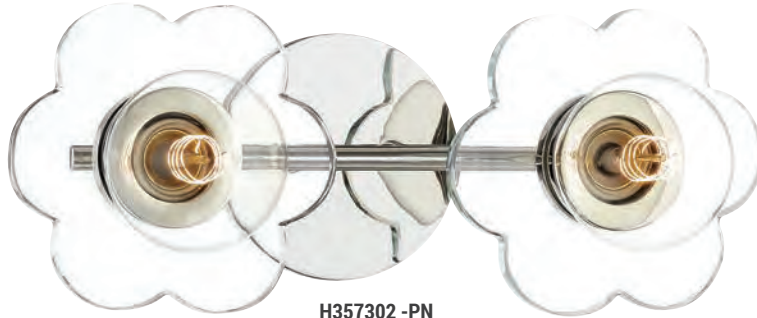

# ALEXA

H357101-PN

H357101 can be used as a flush mount or a sconce.

H357101-AGB

H357302 -PN

H357303 -AGB

ITEM	DIMENSIONS	BACKPLATE	BULBS	FINISHES
H357101	6"D x 6"H x 7.25"E	4.75"D	1 60 w/m BLB-60-G25 Included	Aged Brass (AGB) Polished Nickel (PN)
H357302	14.25"W x 6"H x 8.25"E	4.75"D	2 60 w/m BLB-60-G25 Included	
H357303	22"W x 6"H x 8.25"E	4.75"D	3 60 w/m BLB-60-G25 Included	