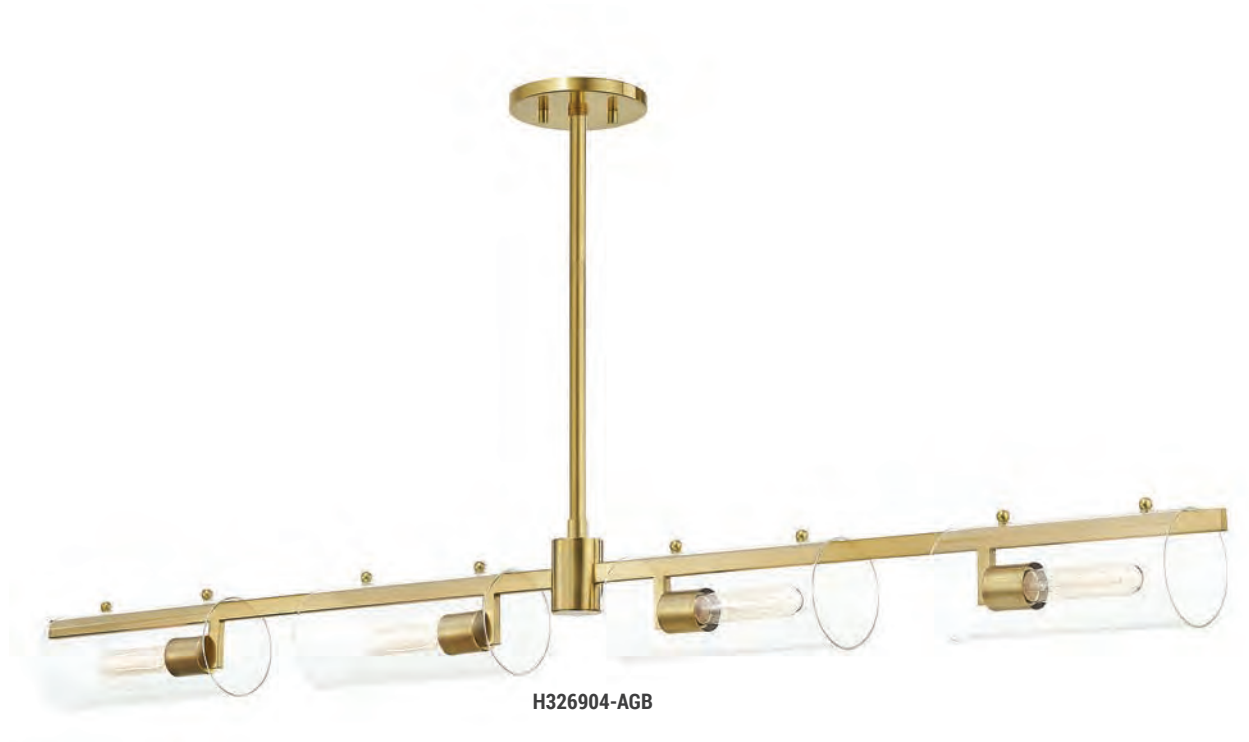

ARIEL

H326904-AGB