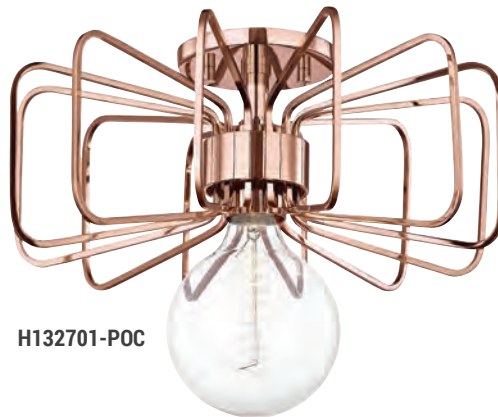

## HALEY

H145601-AGB/BK

H145601-POC/BK

H145601-PN/BK

ITEM	DIMENSIONS	CANOPY	BULBS	FINISHES
H145601	5.5"D x 10.5"H	4.75"D	1 60 w/m BLB-60-G25 Included	Aged Brass/Black (AGB/BK) Polished Copper/Black (POC/BK) Polished Nickel/Black (PN/BK)

## DAISY

H132701-PB

H132701-PN

H132701-POC

ITEM	DIMENSIONS	CANOPY	BULBS	FINISHES
H132701	14.5"D x 10.75"H	4.75"D	1 60 w/m BLB-60-G40 Included	Polished Brass (PB) Polished Copper (POC) Polished Nickel (PN)