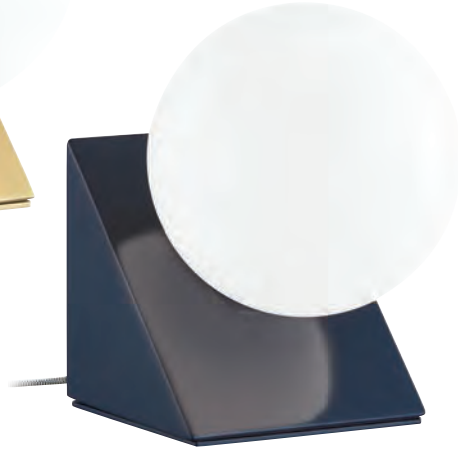

HL385201-NVY