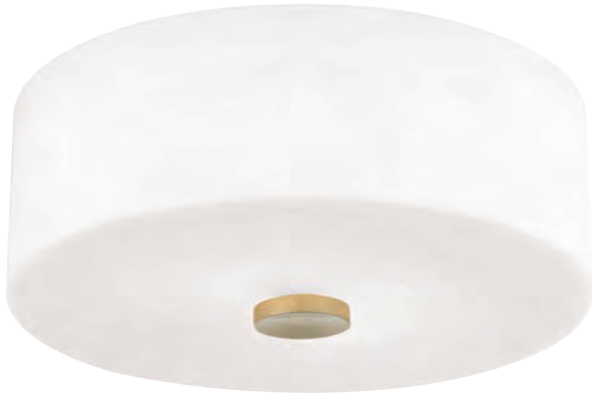

SOPHIE

H146502-AGB