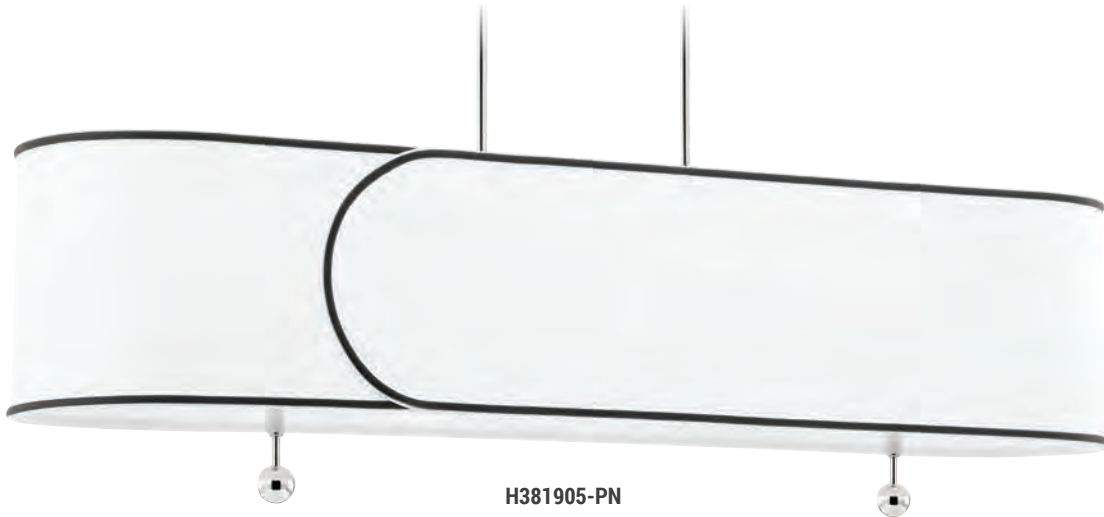

ZARA

ITEM	DIMENSIONS	CANOPY	SHADE	MATERIAL	BULBS	FINISHES
H381905	47.25"W x 18"Min H – 45"Max H	12.75"L x 4.75"W	47.25"W x 10.25"H	Belgian Linen	5 60 w/m Not Included	Aged Brass (AGB) Polished Nickel (PN)

Max H measurement includes (2) 3" stems, (2) 6" stems, (2) 12" stems, (2) 18" stems, and hang-straight canopy.

1.800.814.3993