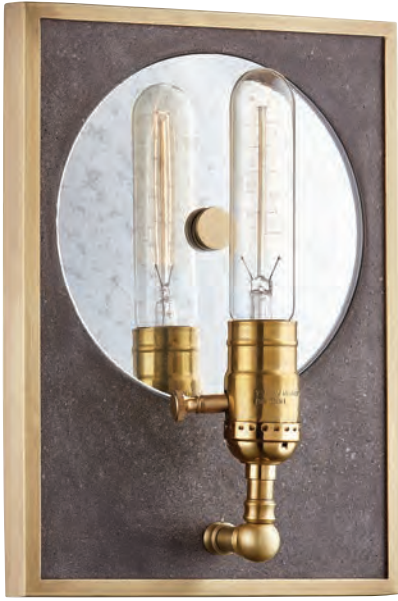

RIPLEY

H297101-AGB
ADA