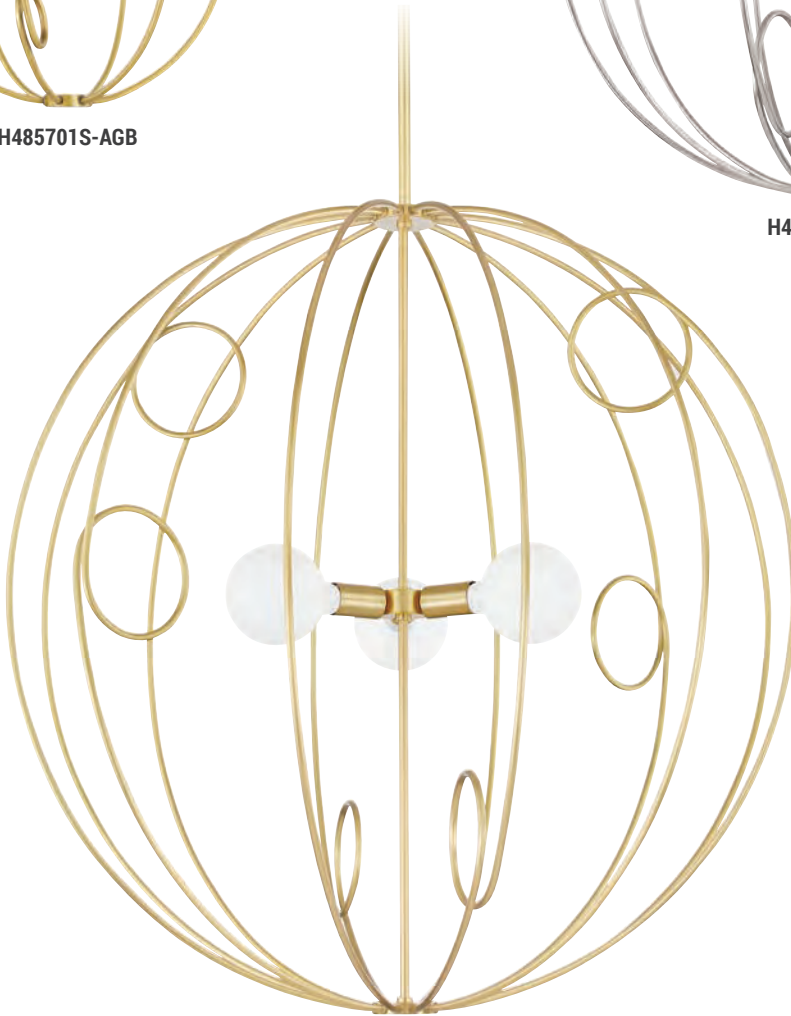

## ANI

H182701-PB

H182701-POC

H182701-PN

ITEM	DIMENSIONS	CANOPY	BULBS	FINISHES
H182701	15.5"D x 14.75"Min H – 126"Max H	4.75"D	1 75 w/m BLB-75-T10-9.5 Included	Polished Brass (PB) Polished Copper (POC) Polished Nickel (PN)

DAISY

H132701-PB

H132701-PN

H132701-POC

ITEM	DIMENSIONS	CANOPY	BULBS	FINISHES
H132701	14.5"D x 11.5"Min H – 114.5"Max H	4.75"D	1 60 w/m BLB-60-G40 Included	Polished Brass (PB) Polished Copper (POC) Polished Nickel (PN)

# ALAINIS

H485701S-AGB

H485701M-PN

H485701L-AGB

ITEM	DIMENSIONS	CANOPY	BULBS	FINISHES
H485701S	16.5"D x 20"Min H – 56"Max H	5.25"D	1 8 w/m LED BLB-8W-G40-MW Not Included	Aged Brass (AGB) Polished Nickel (PN)
H485701M	28"D x 35"Min H – 68"Max H	5.25"D	1 8 w/m LED BLB-8W-G40-MW Not Included	
H485701L	40.5"D x 44.5"Min H – 80.5"Max H	5.25"D	3 8 w/m LED BLB-8W-G40-MW Not Included	