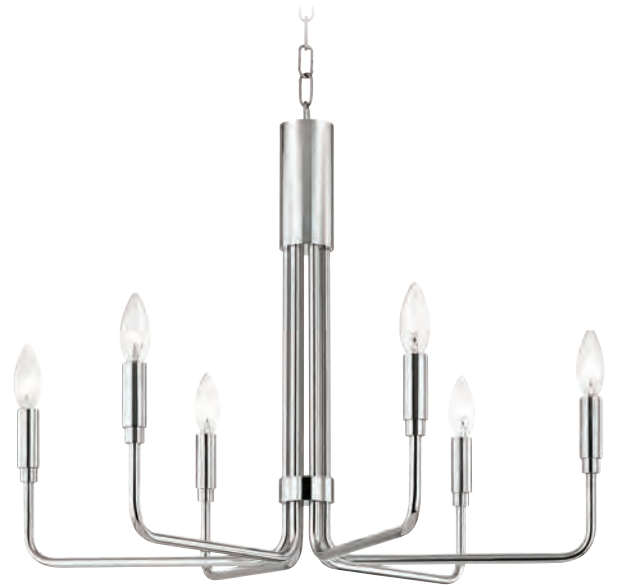

KENDRA

H511815-AGB

ITEM	DIMENSIONS	CANOPY	BULBS	FINISHES
H511815	42.25"D x 23.25"Min H – 60.25"Max H	5.25"D	15 40 w/c G16.5 Not Included	Aged Brass (AGB) Old Bronze (OB) Polished Nickel (PN)

KENDRA

H511809-OB

H511809-PN

ITEM	DIMENSIONS	CANOPY	BULBS	FINISHES
H511809	26.75"D x 23.25"Min H – 60.25"Max H	5.25"D	9 60 w/c G16.5 Not Included	Aged Brass (AGB) Old Bronze (OB) Polished Nickel (PN)

DESIGN, MIYA INTERIORS | PHOTO, LINDSAY SALAZAR

# BRIGITTE

H261810-AGB

H261806-OB

H261806-PN

ITEM	DIMENSIONS	CANOPY	BULBS	FINISHES
H261806	25"D x 19"H	5.5"D	6 60 w/c Not Included	Aged Brass (AGB) Old Bronze (OB)
H261810	32"D x 24"H	5.5"D	10 60 w/c Not Included	Polished Nickel (PN)