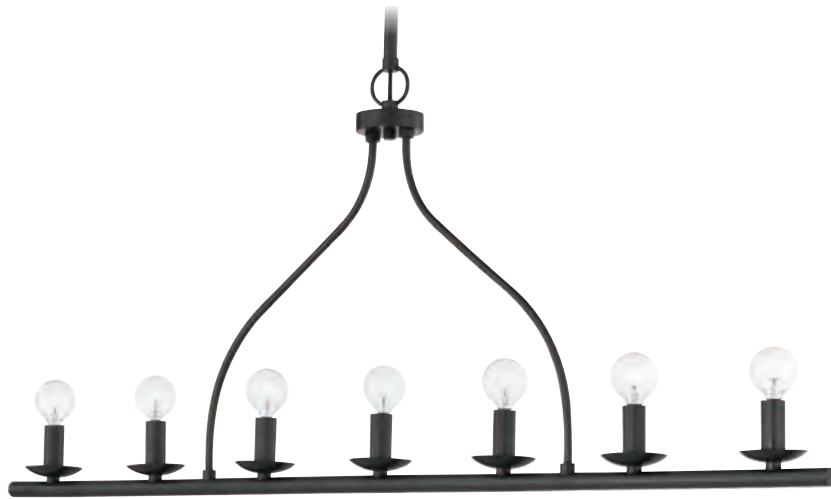

H511907-OB