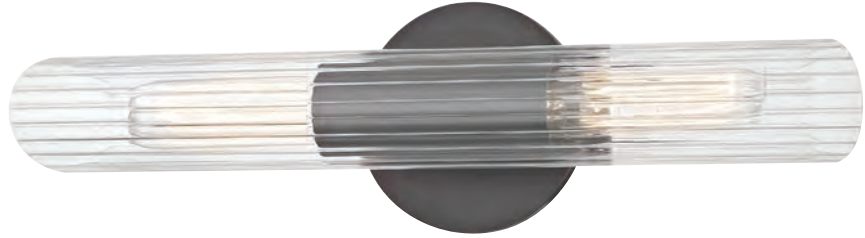

CECILY

H177102L-AGB  
ADA

H177102S-OB  
ADA

Cecily can be used horizontally or vertically.

H177102S-PN  
ADA

ITEM	DIMENSIONS	BACKPLATE	BULBS	FINISHES
H177102S	4.75"W x 17.25"H x 3.75"E	4.75"D	2 60 w/m BLB-60-T10-5.5 Included	Aged Brass (AGB) Old Bronze (OB)
H177102L	4.75"W x 25"H x 3.75"E	4.75"D	2 75 w/m BLB-75-T10-9.5 Included	Polished Nickel (PN)