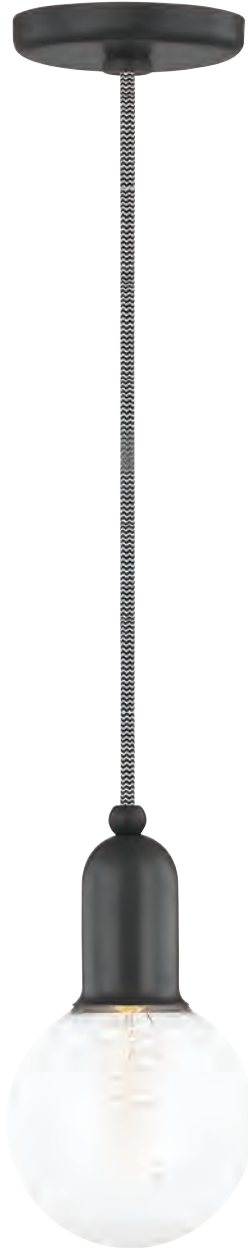

H419701-OB