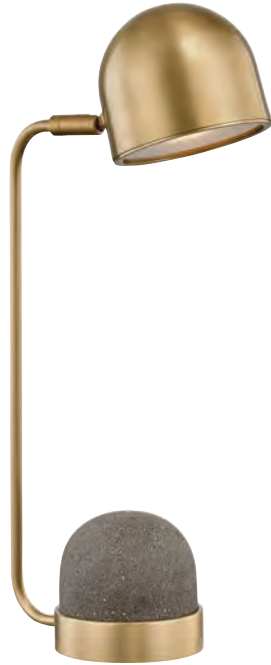

NIKKI

HL298201-AGB