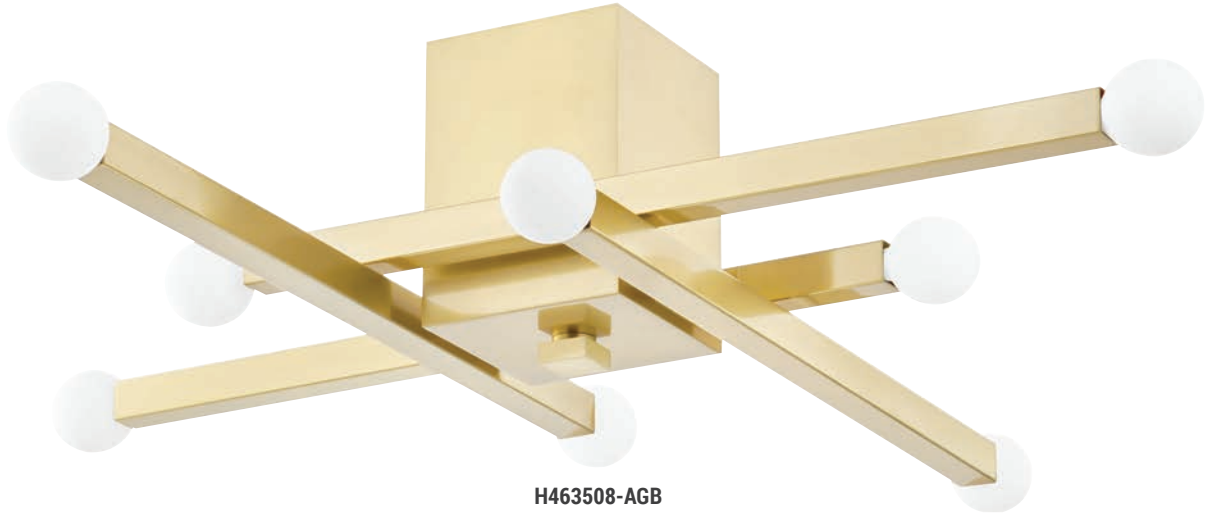

DONA

H463508-AGB