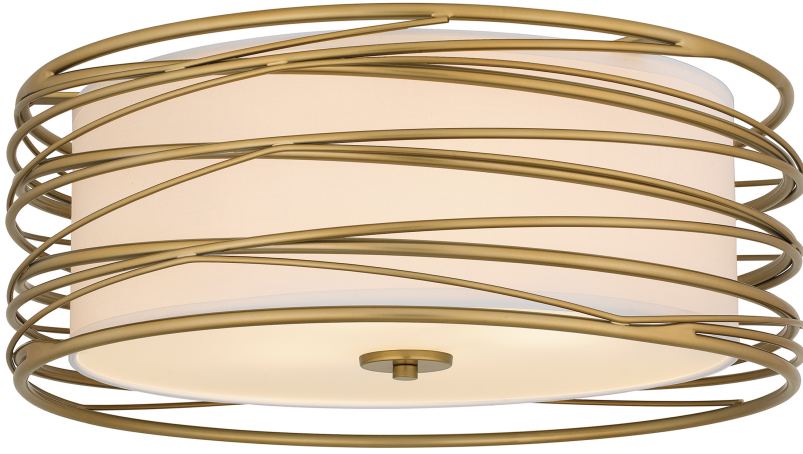

SPL1720LG

Spiral Semi-Flush Mount
Light Gold

QUOIZEL
LIGHTING

DIMENSIONS

Dimensions: 20.00" W x 10.25" H x 20.00" D

Canopy Dimensions: 5.00"W x 5.00"D

Chain/Downrod Length: 2 (0.5"D x 6") and 2 (0.5"D x 12")
Down Rods

Weight: 11.66 lbs

DETAILS

Material: STEEL

Glass/Shade Description: Off White Fabric -
Fabric - N/A

LAMPING

Light Source: Both

Bulb Included: No

Bulb Type: Medium Base

Bulb Quantity: 3

Watts per Bulb: 100

Diffusers: Comes with 1 Diffuser: G12300DI
at 0.0" x 16.6" x 0.0"

ELECTRICAL

Dimmable: Yes

Voltage: 120v

Wire Length: 8'

INSTALLATION