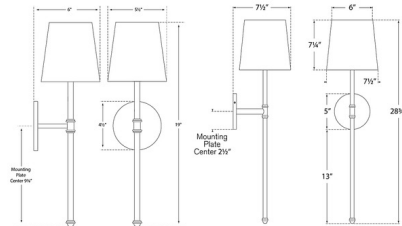

### Specifications

COLOR	.....	Linen
BODY FINISH	.....	Hand-Rubbed Antique Brass
WATTAGE	.....	9W
DIMMER	.....	Standard 120V
DIMENSIONS	.....	7.5"W x 28.75"H x 7.5"D
BULB NOT INCLUDED	.....	1 x A19/Medium (E26)/9W/120V LED