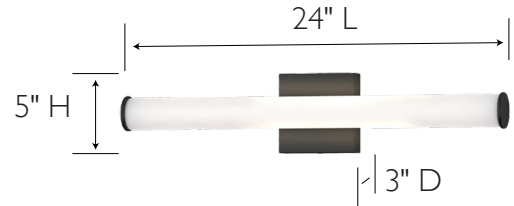

Blanca LED Vanity Light  
Matte Black

SPECIFICATIONS

MOUNTING:	Wall Mount	LED BRIGHTNESS (LUMENS):	1600
SLOPED CEILING ADAPTABLE:	N/A	LED COLOR CORRELATED TEMPERATURE (CCT):	3000K
LAMP TYPE 1:	Integrated 20W LED	LED COLOR RENDERING INDEX (CRI):	90
BULB INCLUDED:	N/A	LED EFFICACY:	80
WATTS PER BULB:	20W	LED AVERAGE RATED LIFE:	50000h
TOTAL WATTAGE:	20W	ENERGY EFFICIENT:	Yes
DIMMABLE:	Not Dimmable	LIGHTING AMPS:	.17
MATERIAL CONSTRUCTION:	Steel, Aluminum & Polycarbonate	VOLTAGE:	120V
ASSEMBLED DIMENSIONS:	5" H x 24" L x 3" D		
WEIGHT:	.75 lbs.		
BACKPLATE DIMENSIONS:	5"H x 5"L x 1"D		
CANOPY/PLATE DIMENSIONS:	N/A		
GLASS/SHADE DIMENSIONS:	N/A		
GLASS/SHADE MATERIAL:	Acrylic		
GLASS/SHADE TYPE:	Frosted		
GLASS/SHADE COLOR:	White		