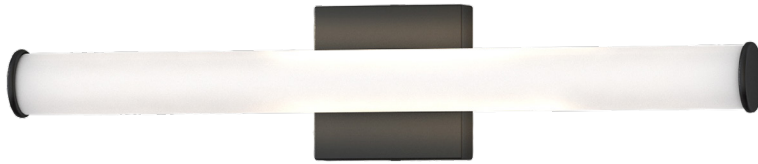

Blanca LED Vanity Light  
Matte Black

SPECIFICATIONS

MOUNTING:	Wall Mount	LED BRIGHTNESS (LUMENS):	1600
SLOPED CEILING ADAPTABLE:	N/A	LED COLOR CORRELATED TEMPERATURE (CCT):	3000K
LAMP TYPE 1:	Integrated 20W LED	LED COLOR RENDERING INDEX (CRI):	90
BULB INCLUDED:	N/A	LED EFFICACY:	80
WATTS PER BULB:	20W	LED AVERAGE RATED LIFE:	50000h
TOTAL WATTAGE:	20W	ENERGY EFFICIENT:	Yes
DIMMABLE:	Not Dimmable	LIGHTING AMPS:	.17
MATERIAL CONSTRUCTION:	Steel, Aluminum & Polycarbonate	VOLTAGE:	120V
ASSEMBLED DIMENSIONS:	5" H x 24" L x 3" D		
WEIGHT:	.75 lbs.		
BACKPLATE DIMENSIONS:	5"H x 5"L x 1"D		
CANOPY/PLATE DIMENSIONS:	N/A		
GLASS/SHADE DIMENSIONS:	N/A		
GLASS/SHADE MATERIAL:	Acrylic		
GLASS/SHADE TYPE:	Frosted		
GLASS/SHADE COLOR:	White		