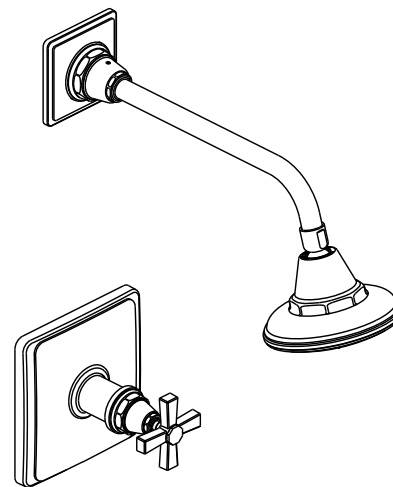

Material

- Premium material construction with metal handle ensures reliability and durability
- KOHLER finishes resist corrosion and tarnishing

Installation

- Wall-mount
- Trim only; requires valve to complete installation (sold separately)

Required Products/Accessories

K-8304 Series Rite-Temp® Valve & Cartridge Kits

or

K-8300 Series Rite-Temp® Valve Body Rough-ins

K-8305 Series Rite-Temp® Cartridges

or

K-8300 Series Rite-Temp® Valve Body Rough-ins (Qty 5)

K-28305 Thermostatic cartridge

or

K-28304-K Thermostatic valve body and cartridge kit

Optional Products/Accessories

K-10350 Deep rough-in kit

K-10351 Test cap for K-8300 Series valve bodies

Codes/Standards

ASME A112.18.1/CSA B125.1

DOE - Energy Policy Act 1992

KOHLER® Faucet Lifetime Limited Warranty

See website for detailed warranty information.

Available Colors/Finishes

Color tiles intended for reference only.

Color	Code	Description
	CP	Polished Chrome
	SN	Vibrant® Polished Nickel
	BN	Vibrant® Brushed Nickel