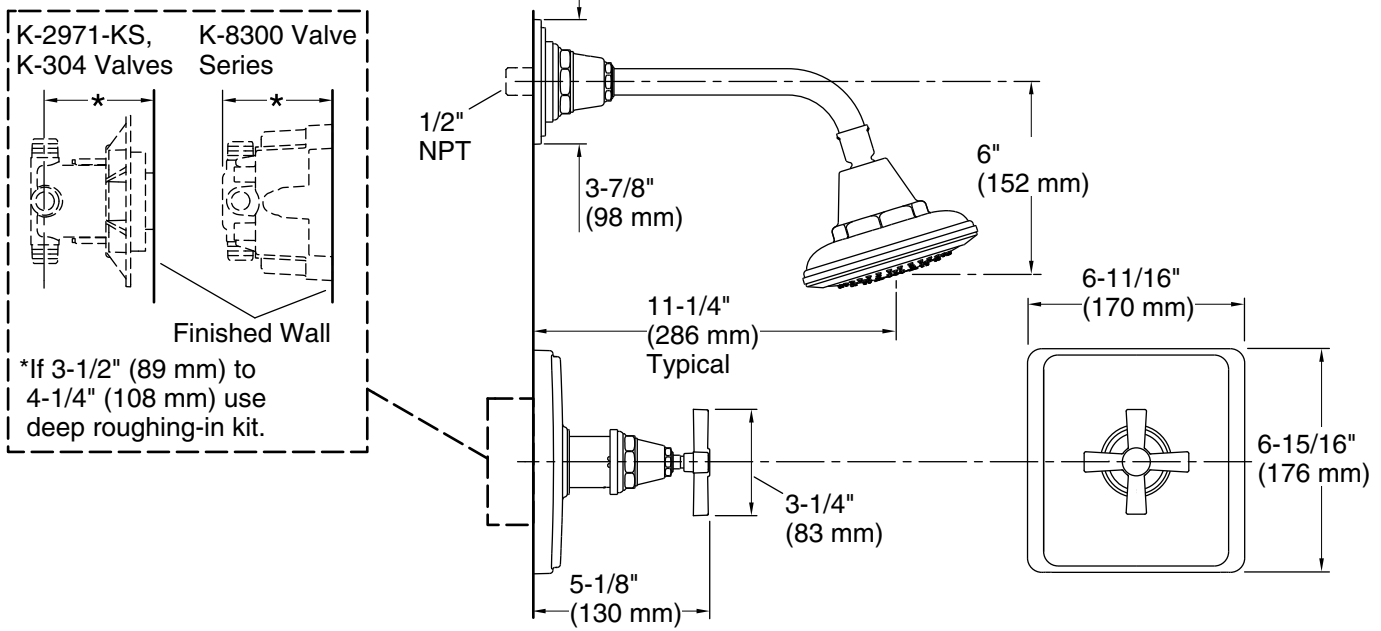

Technical Information

All product dimensions are nominal.

Spout:

Shower/Rainhead rated max flow: 2.5 gal/min (9.5 l/min)

Notes

Install the product according to the installation guide.

NOTICE: Risk of product damage. Long screws for installing trim can damage the K-2971-KS valve. Consult the trim installation guide to verify if the thin wall installation kit (88526) is needed.