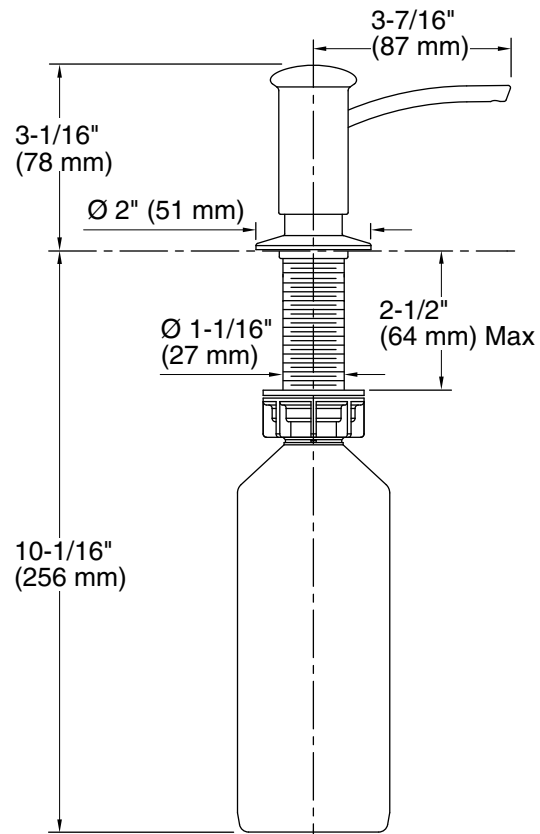

Features

- Holds up to 16 ounces of soap or lotion; refillable from top
- Solid-brass construction with Matte Black finish
- May be installed in predrilled sink holes or surfaces up to 2" thick
- Wholesale packaging
- Coordinates with contemporary-style faucets

Technical Information

All product dimensions are nominal.

Material: Brass

Notes

Install this product according to the installation instructions.